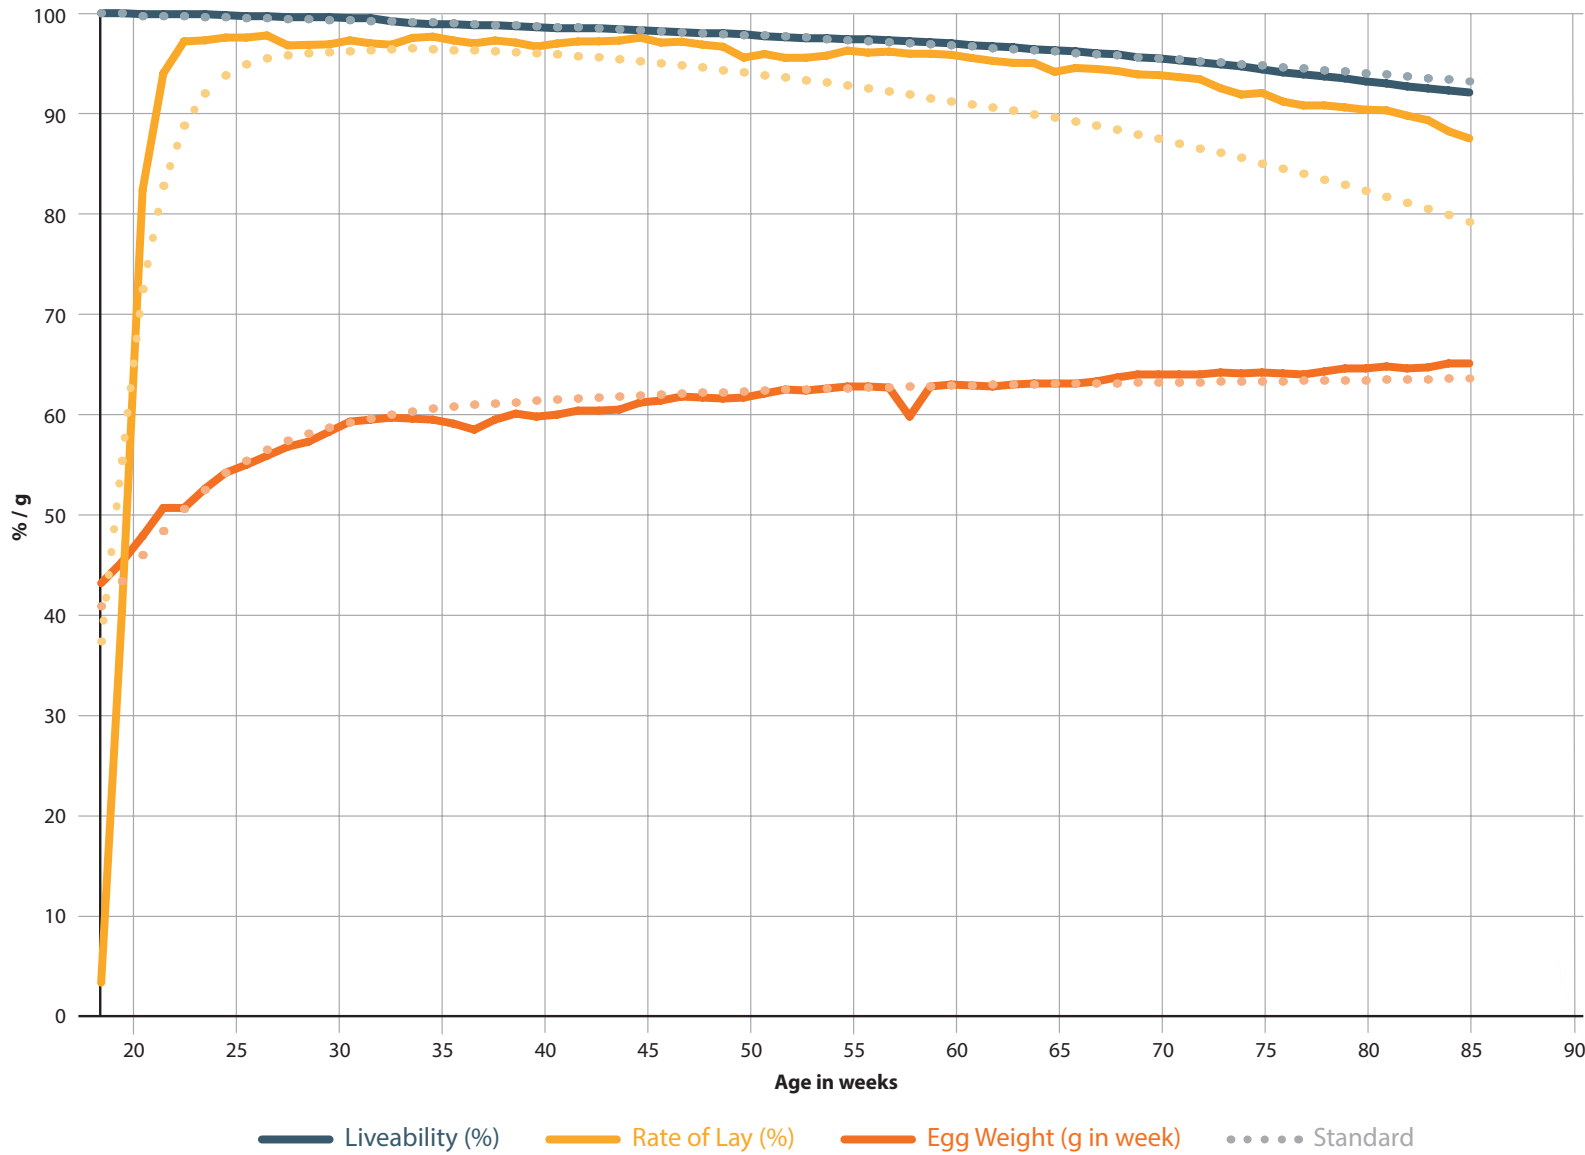

LAYERS

Alternative Housing

at 100 weeks of age

Eggs / Hen Housed
508.7
Standard: 474.0

Egg Mass (kg)
30.9
Standard: 29.5

Weeks > 90 %
65
Standard: 40

at 104 weeks of age

Eggs / Hen Housed
529.6

Alternative Housing

at 97 weeks of age

Eggs / Hen Housed
488.6
Standard: 460.8

Egg Mass (kg)
24.5
Standard: 28.9

Weeks > 90 %
58
Standard: 40

BREEDING FOR SUCCESS... TOGETHER

LOHMANN BREEDERS

LOHMANN LSL-LITE

Europe

15,782 hens

LAYERS

Alternative Housing

at **85 weeks of age**

Eggs / Hen Housed
422.1
 Standard: 402.6

Egg Mass (kg)
25.7
 Standard: 24.7

Weeks > 90 %
60
 Standard: 40

LOHMANN BROWN-CLASSIC

Europe

64,330 hens

LAYERS

Alternative Housing

at **84 weeks of age**

Eggs / Hen Housed
410.2
 Standard: 383.1

Egg Mass (kg)
25.6
 Standard: 25.1