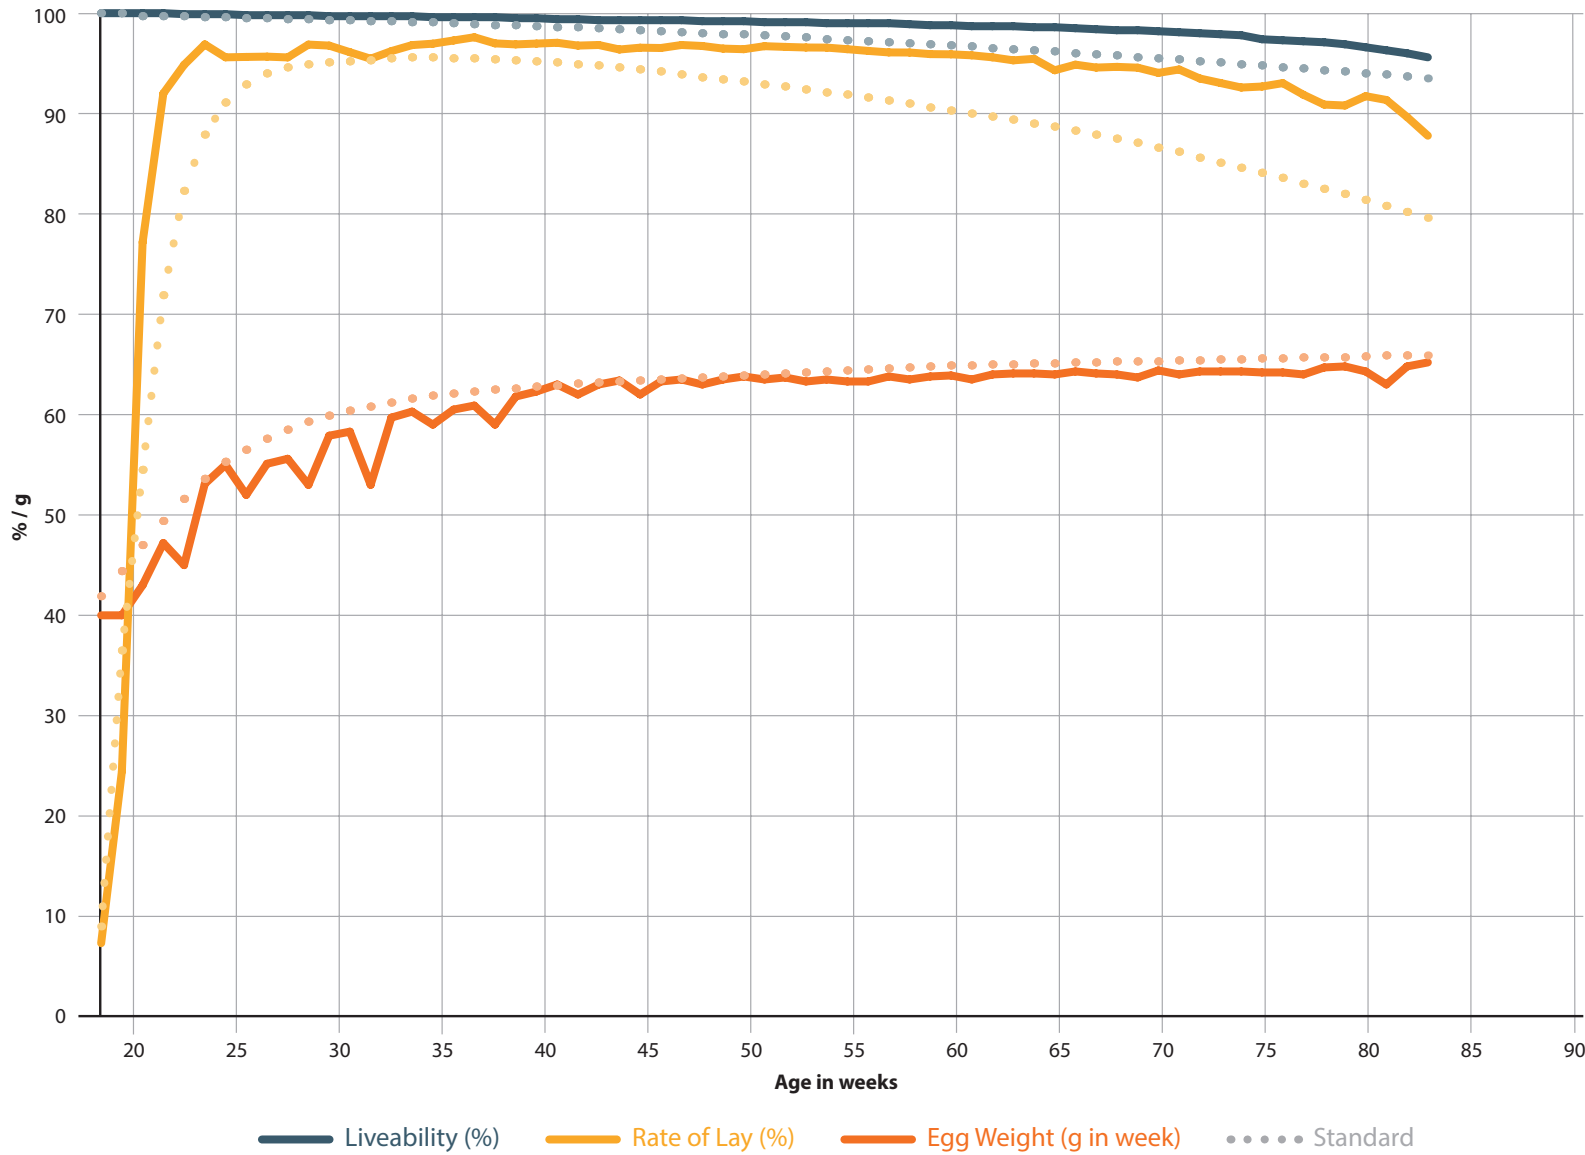

Field Data Results

LOHMANN BROWN
LOHMANN LSL

BREEDING FOR SUCCESS ... TOGETHER

LOHMANN
BREEDERS

LOHMANN LSL-CLASSIC

Europe

24,950 hens

LAYERS

Alternative Housing

at 99 weeks of age

Eggs / Hen Housed
498.9
Standard: 462.8

Egg Mass (kg)
31.6
Standard: 29.6

Weeks > 90 %
55
Standard: 37

BREEDING FOR SUCCESS... TOGETHER

LOHMANN BREEDERS

LOHMANN LSL-CLASSIC

Europe

20,458 hens

LAYERS

Alternative Housing

at **83 weeks of age**

Eggs / Hen Housed
415.5
 Standard: 387.2

Egg Mass (kg)
25.4
 Standard: 24.6

Weeks > 90 %
60
 Standard: 37

BREEDING FOR SUCCESS... TOGETHER

LOHMANN BREEDERS

LOHMANN LSL-CLASSIC

Europe

20,886 hens

LAYERS

Alternative Housing

at 87 weeks of age