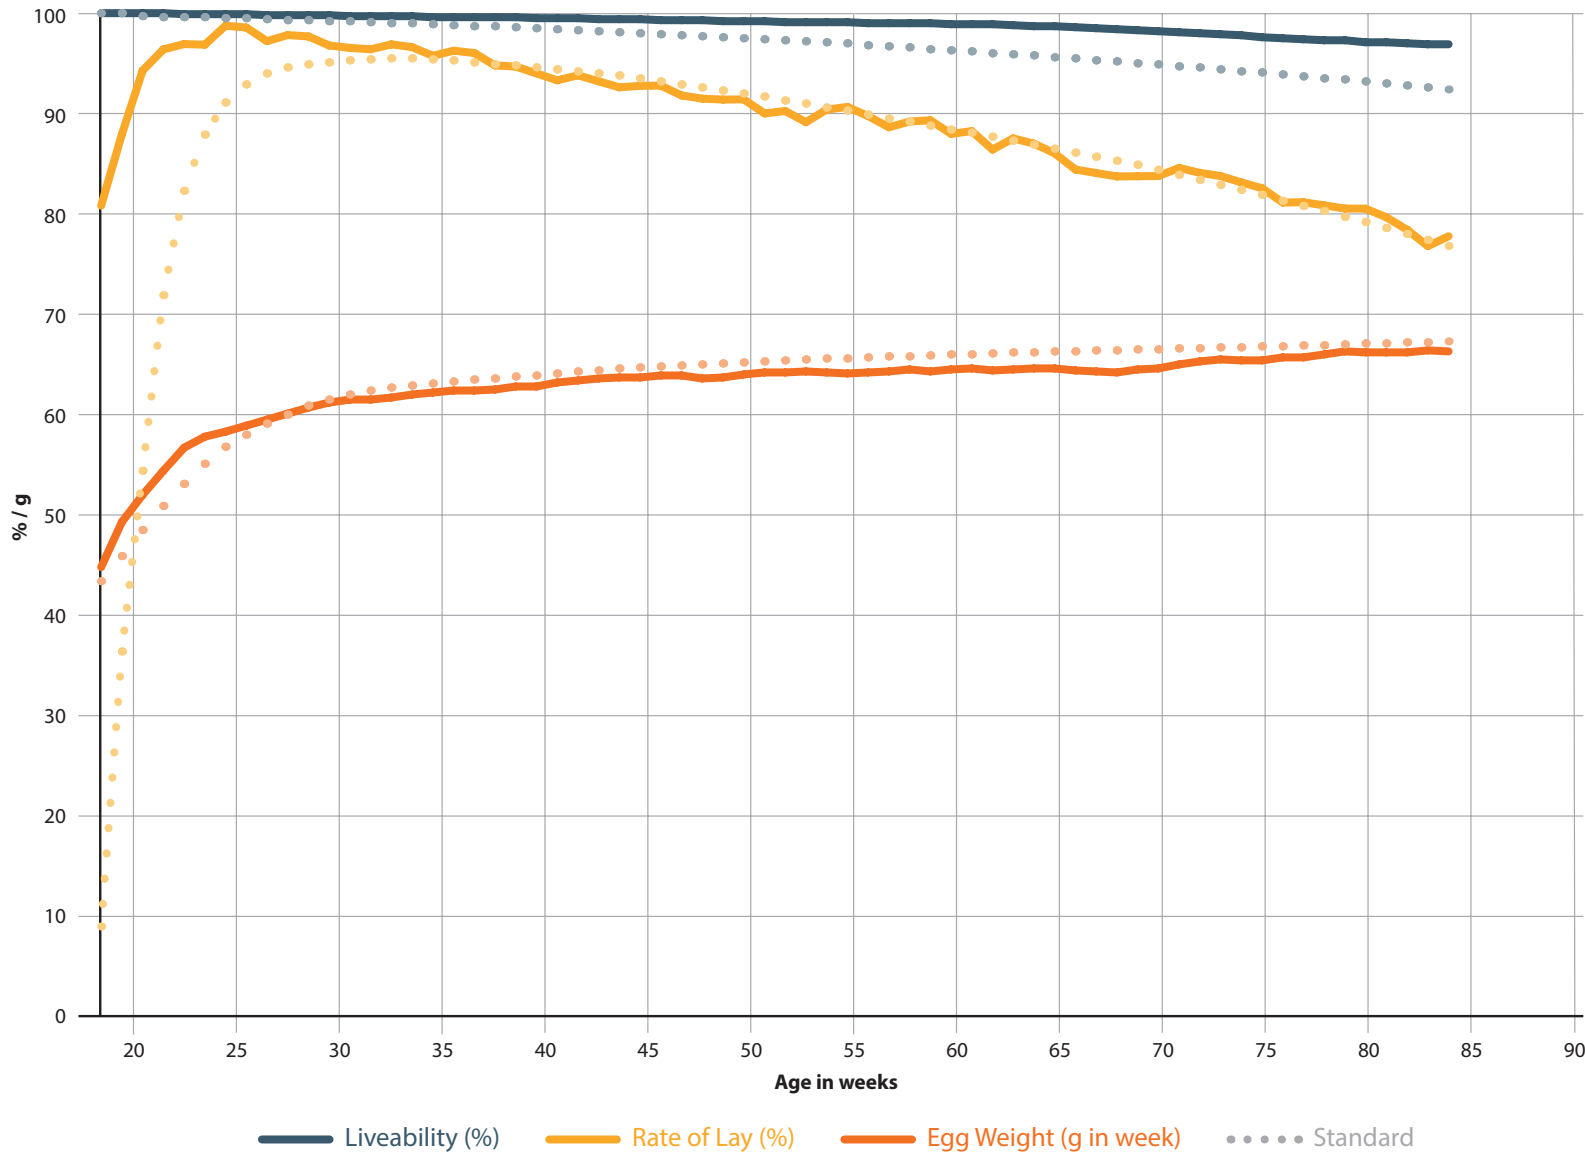

Alternative Housing

at 97 weeks of age

Eggs / Hen Housed
488.6
Standard: 460.8

Egg Mass (kg)
24.5
Standard: 28.9

Weeks > 90 %
58
Standard: 40

BREEDING FOR SUCCESS... TOGETHER

LOHMANN BREEDERS

LOHMANN LSL-LITE

Europe

15,782 hens

LAYERS

Alternative Housing

at **85 weeks of age**

Eggs / Hen Housed
422.1
 Standard: 402.6

Egg Mass (kg)
25.7
 Standard: 24.7

Weeks > 90 %
60
 Standard: 40

LOHMANN BROWN-CLASSIC

Europe

64,330 hens

LAYERS

Alternative Housing

at **84 weeks of age**

Eggs / Hen Housed
410.2
 Standard: 383.1

Egg Mass (kg)
25.6
 Standard: 25.1

at **82** weeks of age

Eggs / Hen Housed
393.3
 Standard: 383.1

Egg Mass (kg)
23.8
 Standard: 23.0

Weeks > 90 %
58
 Standard: 32

BREEDING FOR SUCCESS... TOGETHER

LOHMANN BREEDERS

LOHMANN BROWN-LITE

North America