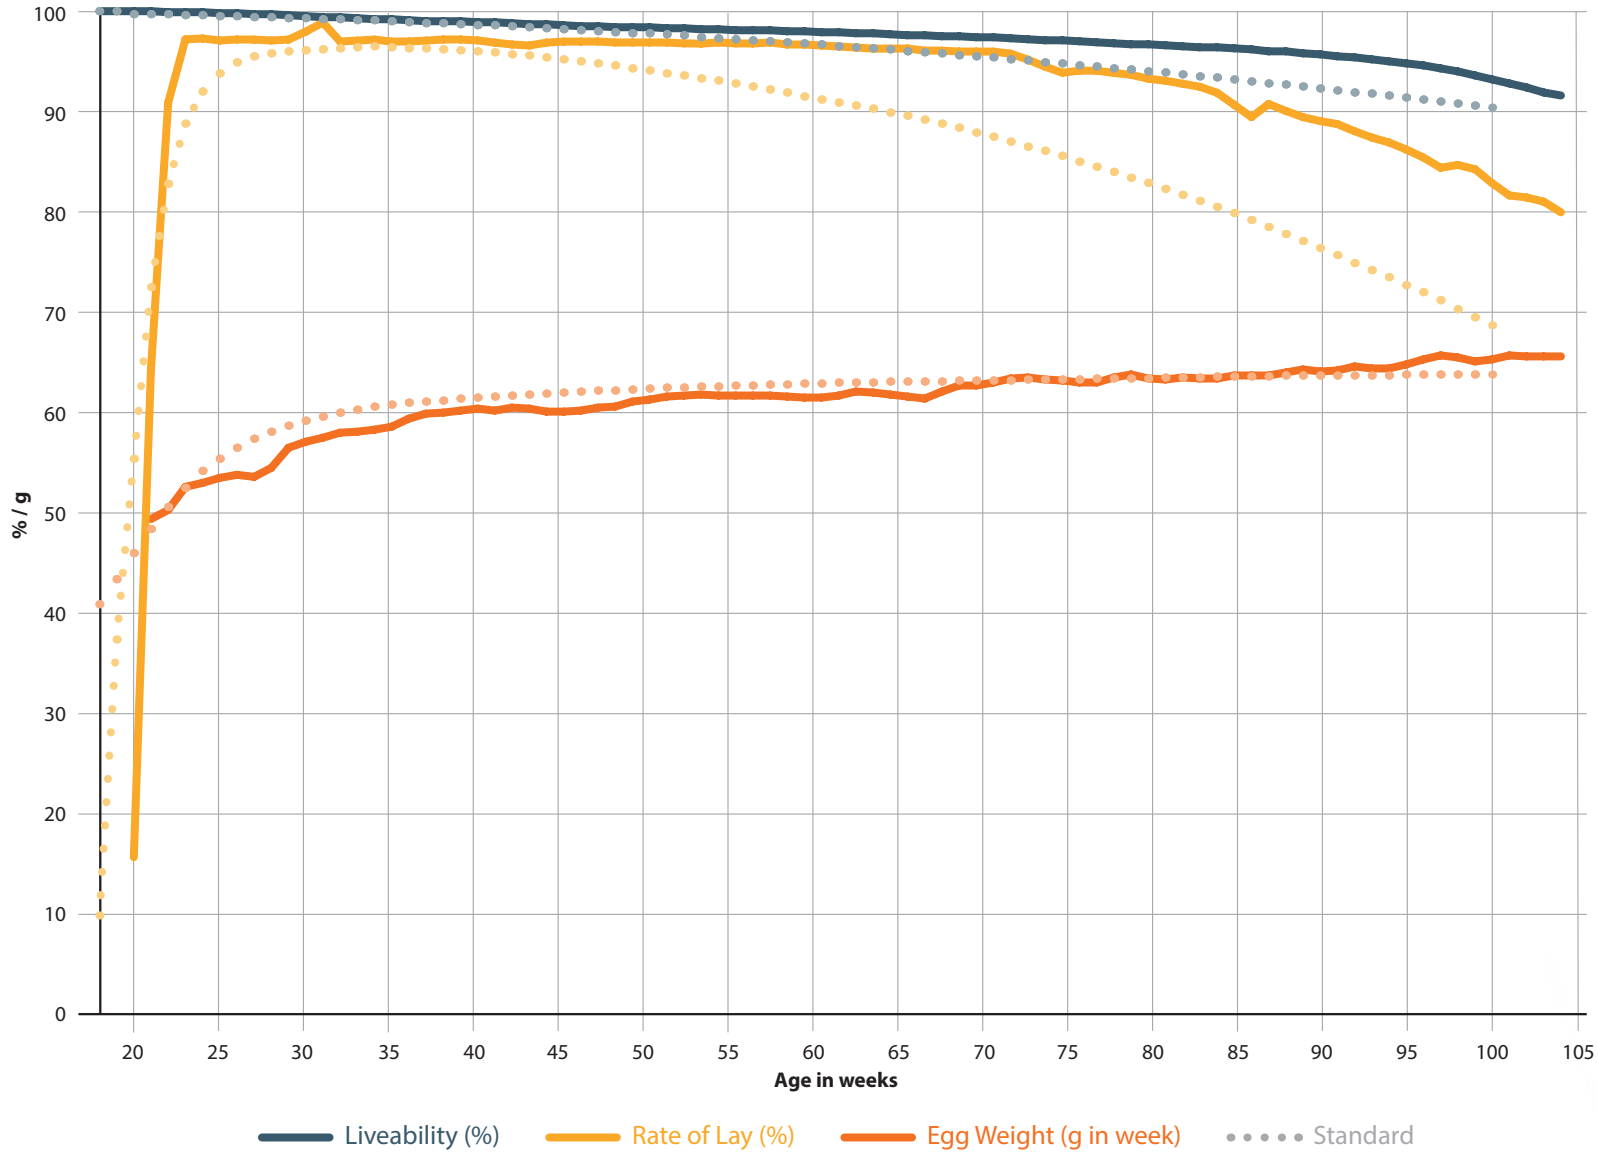

Europe

20,458 hens

LAYERS

Alternative Housing

at **83 weeks of age**

Eggs / Hen Housed
415.5
 Standard: 387.2

Egg Mass (kg)
25.4
 Standard: 24.6

Weeks > 90 %
60
 Standard: 37

BREEDING FOR SUCCESS... TOGETHER

LOHMANN BREEDERS

LOHMANN LSL-CLASSIC

Europe

20,886 hens

LAYERS

Alternative Housing

at 87 weeks of age

Eggs / Hen Housed
436.7
Standard: 407.5

Egg Mass (kg)
27.1
Standard: 25.6

Weeks > 90 %
57
Standard: 37

BREEDING FOR SUCCESS... TOGETHER

LOHMANN BREEDERS

LOHMANN LSL-LITE

Europe

24,893 hens

LAYERS

Alternative Housing

at 100 weeks of age

Eggs / Hen Housed
508.7
Standard: 474.0

Egg Mass (kg)
30.9
Standard: 29.5

Weeks > 90 %
65
Standard: 40

at 104 weeks of age

Eggs / Hen Housed
529.6