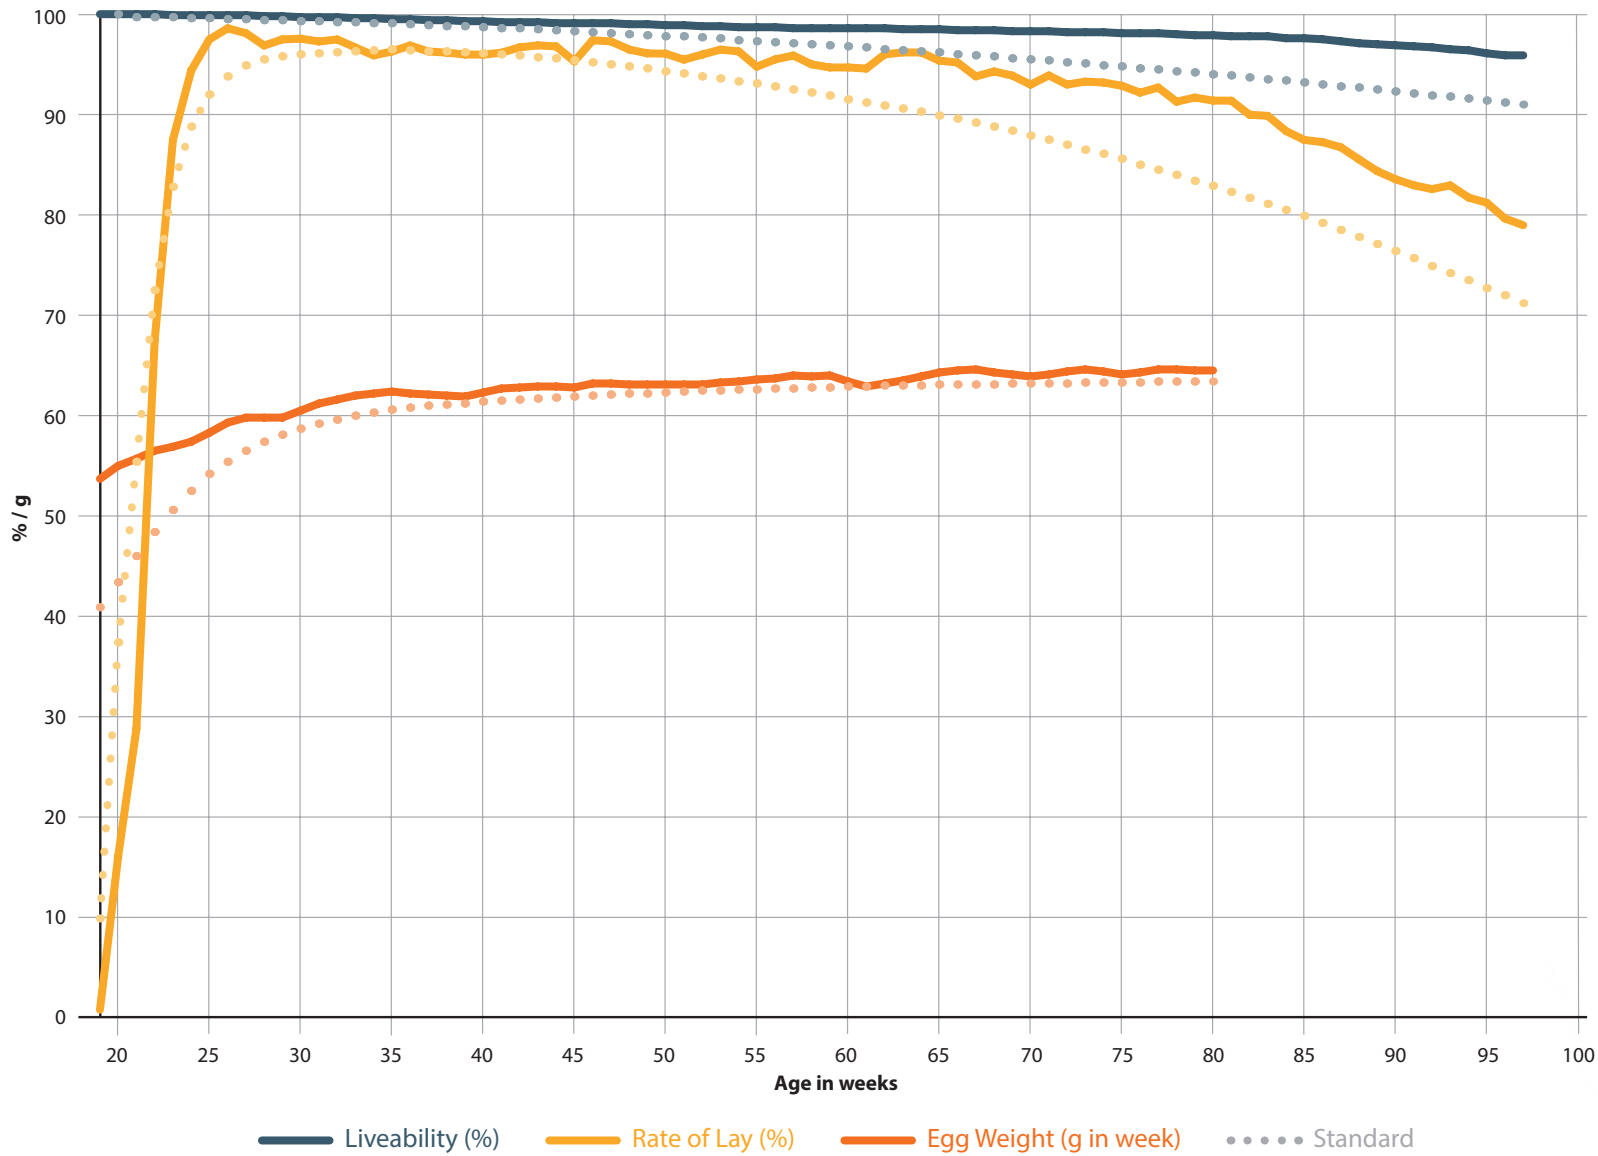

LAYERS

Alternative Housing

at 100 weeks of age

Eggs / Hen Housed
508.7
Standard: 474.0

Egg Mass (kg)
30.9
Standard: 29.5

Weeks > 90 %
65
Standard: 40

at 104 weeks of age

Eggs / Hen Housed
529.6

Egg Mass (kg)
32.3

Weeks > 90 %
65

BREEDING FOR SUCCESS... TOGETHER

LOHMANN BREEDERS

LOHMANN LSL-LITE

Europe

14,711 hens

LAYERS

Alternative Housing

at 97 weeks of age

Eggs / Hen Housed
488.6
Standard: 460.8

Egg Mass (kg)
24.5
Standard: 28.9

Weeks > 90 %
58
Standard: 40

BREEDING FOR SUCCESS... TOGETHER

LOHMANN BREEDERS

LOHMANN LSL-LITE

Europe

15,782 hens

LAYERS

Alternative Housing

at **85 weeks of age**

Eggs / Hen Housed
422.1
 Standard: 402.6

Egg Mass (kg)
25.7
 Standard: 24.7

Weeks > 90 %
60
 Standard: 40