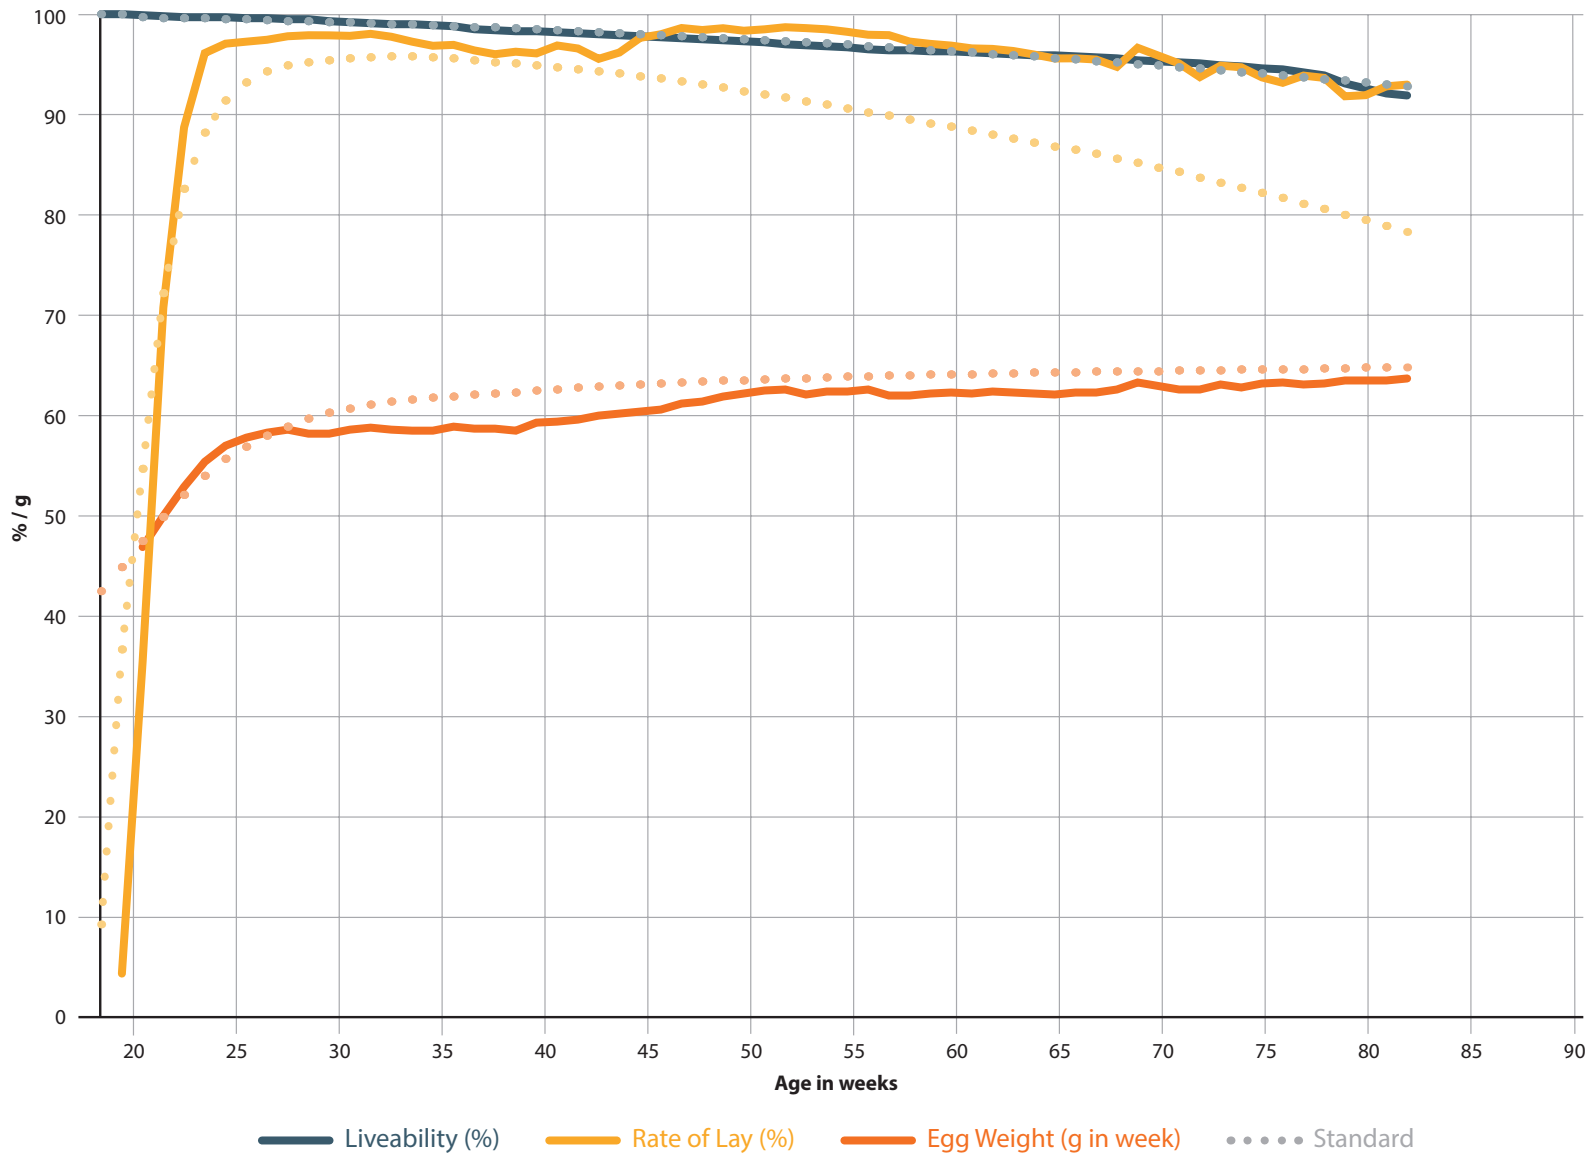

LOHMANN BROWN-CLASSIC

Europe

64,330 hens

LAYERS

Alternative Housing

at **84 weeks of age**

Eggs / Hen Housed
410.2
 Standard: 383.1

Egg Mass (kg)
25.6
 Standard: 25.1

Weeks > 90 %
34
 Standard: 31

BREEDING FOR SUCCESS... TOGETHER

LOHMANN BREEDERS

LOHMANN BROWN-LITE

North America

19,692 hens

LAYERS

Alternative Housing

at **82** weeks of age

Eggs / Hen Housed
393.3
 Standard: 383.1

Egg Mass (kg)
23.8
 Standard: 23.0

Weeks > 90 %
58
 Standard: 32

BREEDING FOR SUCCESS... TOGETHER

LOHMANN BREEDERS

LOHMANN BROWN-LITE

North America

25,104 hens

LAYERS

Alternative Housing

at **81 weeks of age**

Eggs / Hen Housed
382.9
 Standard: 371.8

Egg Mass (kg)
23.0
 Standard: 23.2

Weeks > 90 %
58
 Standard: 32

BREEDING FOR SUCCESS... TOGETHER