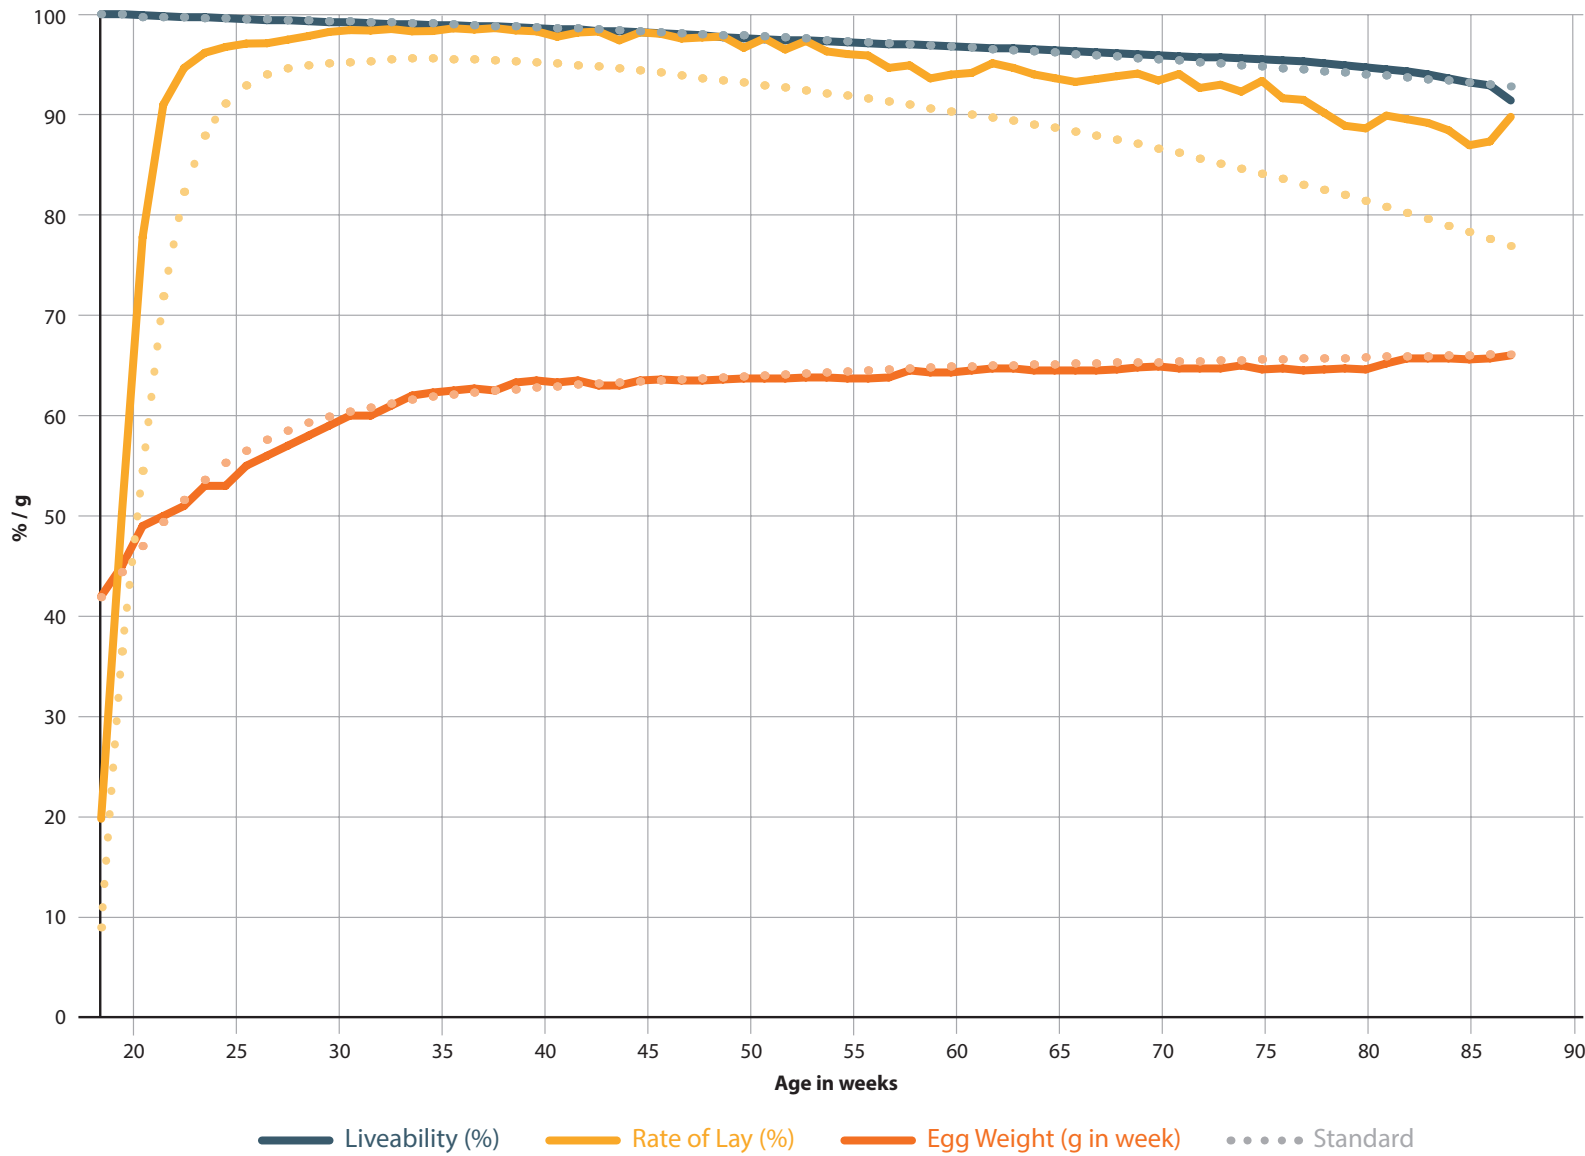

Europe

20,458 hens

LAYERS

Alternative Housing

at **83 weeks of age**

Eggs / Hen Housed
415.5
 Standard: 387.2

Egg Mass (kg)
25.4
 Standard: 24.6

Weeks > 90 %
60
 Standard: 37

BREEDING FOR SUCCESS... TOGETHER

LOHMANN BREEDERS

LOHMANN LSL-CLASSIC

Europe

20,886 hens

LAYERS

Alternative Housing

at 87 weeks of age

Eggs / Hen Housed
436.7
Standard: 407.5

Egg Mass (kg)
27.1
Standard: 25.6

Weeks > 90 %
57
Standard: 37

BREEDING FOR SUCCESS... TOGETHER

LOHMANN BREEDERS

LOHMANN LSL-LITE

Europe

24,893 hens

LAYERS

Alternative Housing

at 100 weeks of age

Eggs / Hen Housed
508.7
Standard: 474.0

Egg Mass (kg)
30.9
Standard: 29.5

Weeks > 90 %
65
Standard: 40

at 104 weeks of age

Eggs / Hen Housed
529.6