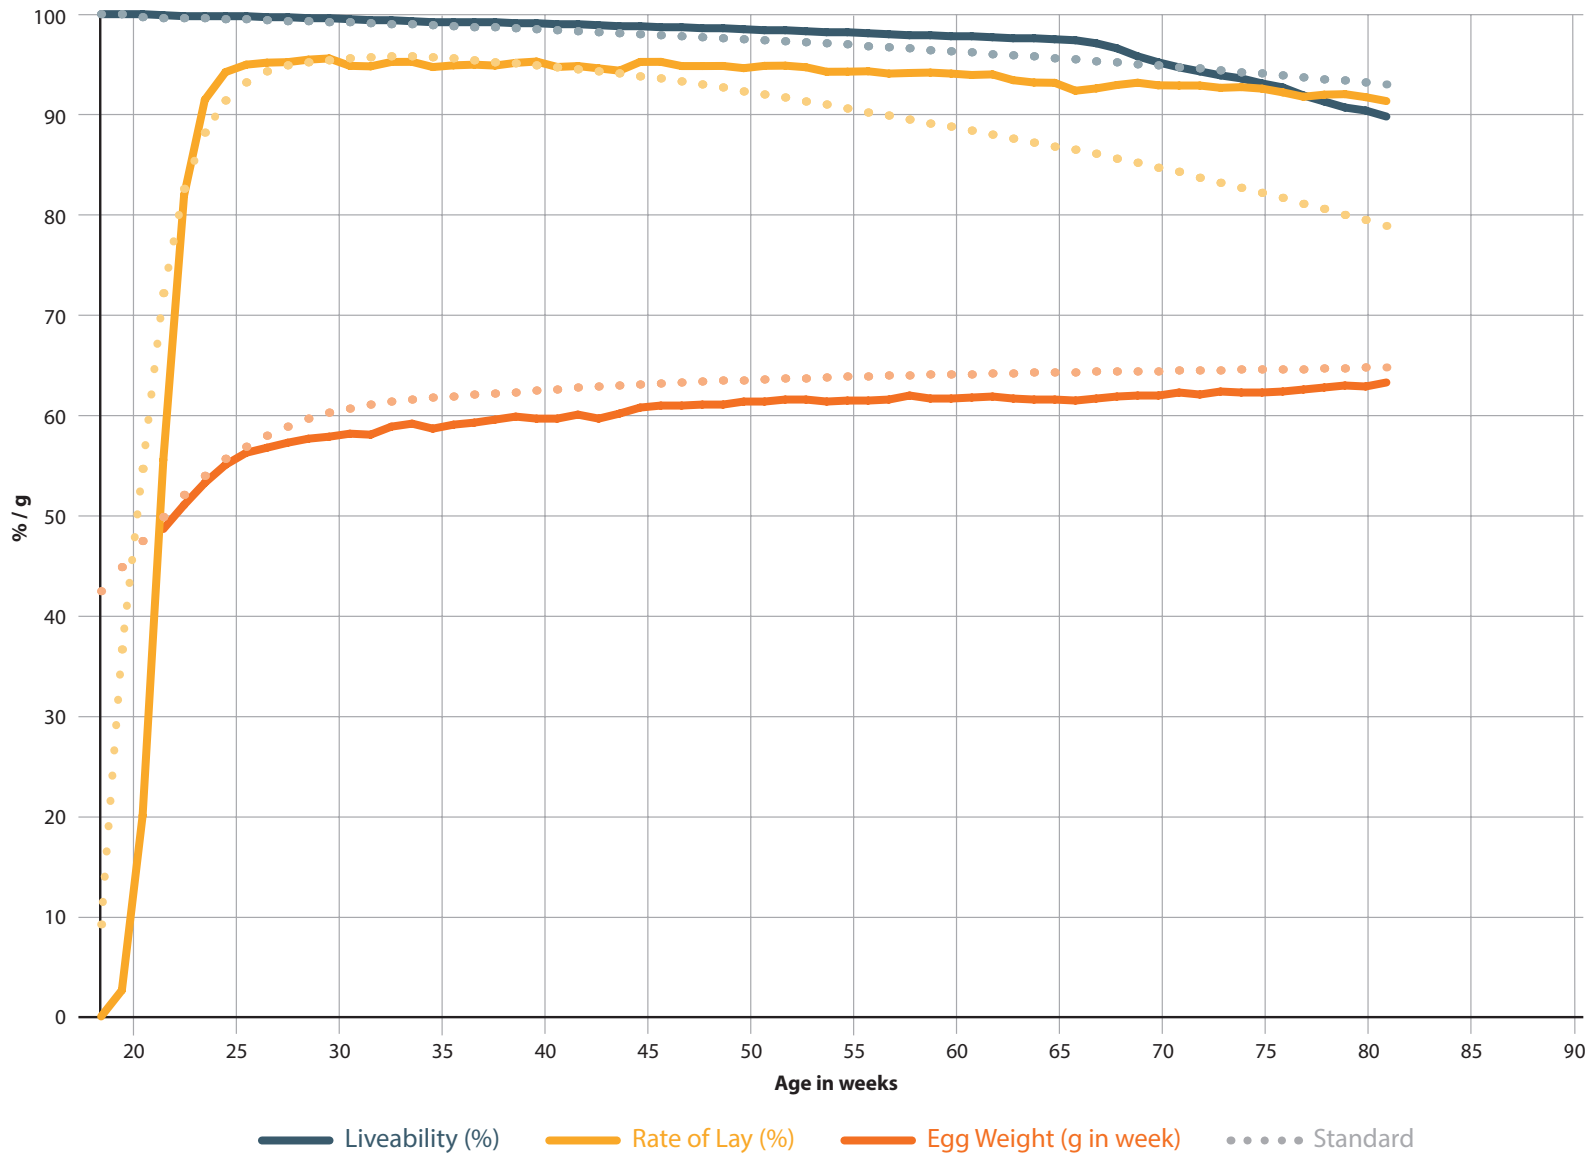

LOHMANN BROWN-CLASSIC

Europe

64,330 hens

LAYERS

Alternative Housing

at **84 weeks of age**

Eggs / Hen Housed
410.2
 Standard: 383.1

Egg Mass (kg)
25.6
 Standard: 25.1

at **82** weeks of age

Eggs / Hen Housed
393.3
 Standard: 383.1

Egg Mass (kg)
23.8
 Standard: 23.0

Weeks > 90 %
58
 Standard: 32

BREEDING FOR SUCCESS... TOGETHER

LOHMANN BREEDERS

LOHMANN BROWN-LITE

North America

25,104 hens

LAYERS

Alternative Housing

at **81 weeks of age**

Eggs / Hen Housed
382.9
 Standard: 371.8

Egg Mass (kg)
23.0
 Standard: 23.2

Weeks > 90 %
58
 Standard: 32

BREEDING FOR SUCCESS... TOGETHER

LOHMANN BREEDERS

LOHMANN BROWN-LITE

North America

19,713 hens

LAYERS

Alternative Housing

at **83** weeks of age

Eggs / Hen Housed
398.2
 Standard: 381.9