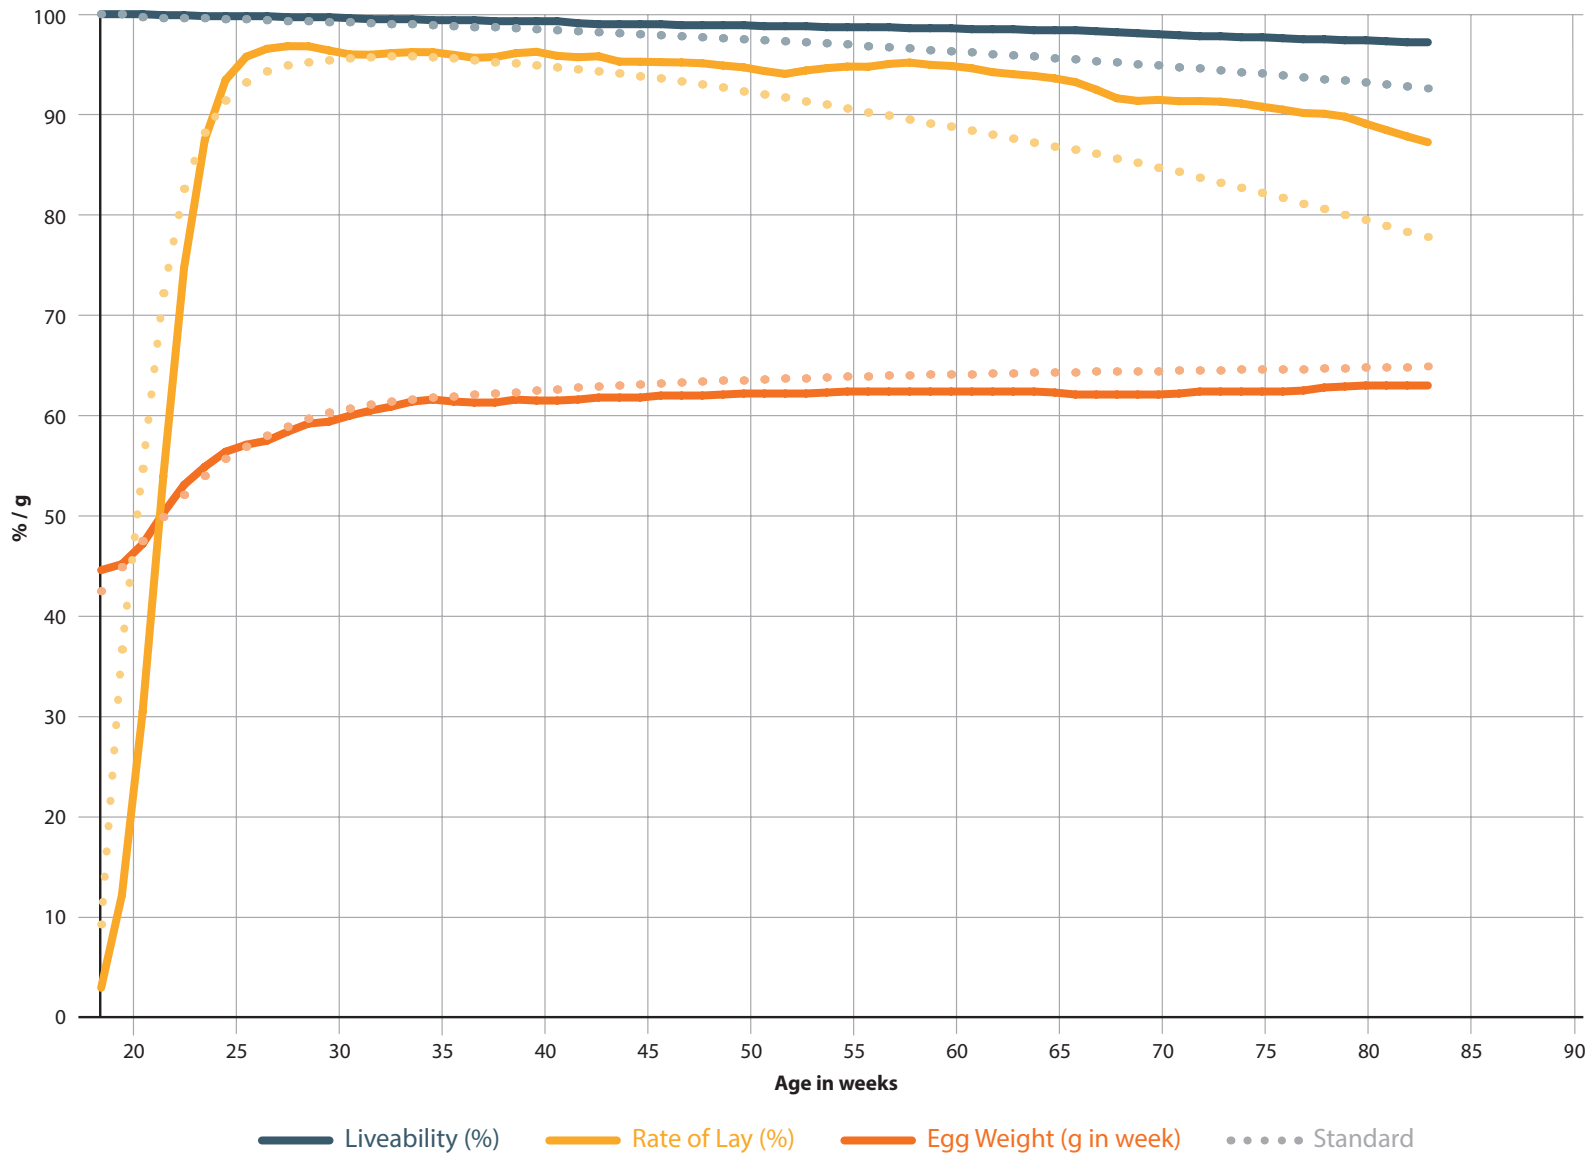

LOHMANN BROWN-CLASSIC

Europe

64,330 hens

LAYERS

Alternative Housing

at **84 weeks of age**

Eggs / Hen Housed
410.2
 Standard: 383.1

Egg Mass (kg)
25.6
 Standard: 25.1

at **82** weeks of age

Eggs / Hen Housed
393.3
 Standard: 383.1

Egg Mass (kg)
23.8
 Standard: 23.0

Weeks > 90 %
58
 Standard: 32

BREEDING FOR SUCCESS... TOGETHER

LOHMANN BREEDERS

LOHMANN BROWN-LITE

North America

25,104 hens

LAYERS

Alternative Housing

at **81 weeks of age**

Eggs / Hen Housed
382.9
 Standard: 371.8

Egg Mass (kg)
23.0
 Standard: 23.2

Weeks > 90 %
58
 Standard: 32

BREEDING FOR SUCCESS... TOGETHER

LOHMANN BREEDERS

LOHMANN BROWN-LITE

North America

19,713 hens

LAYERS

Alternative Housing

at **83** weeks of age

Eggs / Hen Housed
398.2
 Standard: 381.9