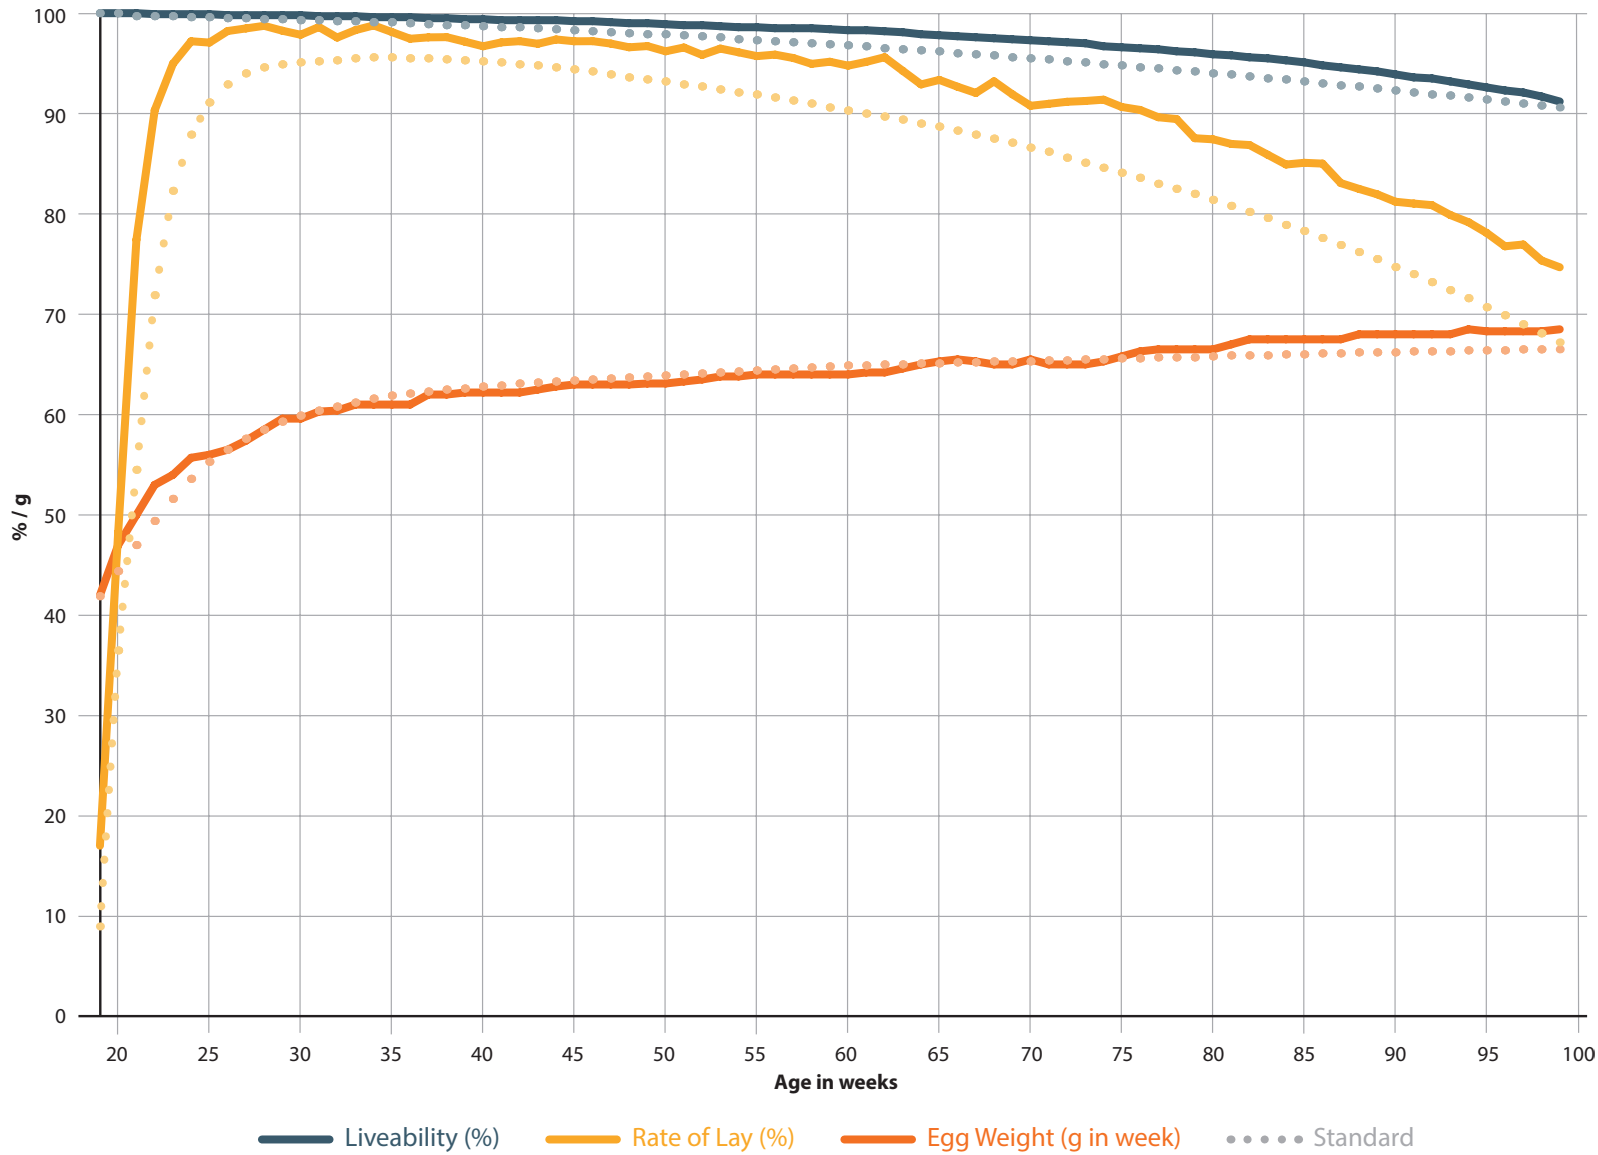

Field Data Results

LOHMANN BROWN
LOHMANN LSL

BREEDING FOR SUCCESS ... TOGETHER

LOHMANN
BREEDERS

LOHMANN LSL-CLASSIC

Europe

24,950 hens

LAYERS

Alternative Housing

at 99 weeks of age

Eggs / Hen Housed
498.9
Standard: 462.8

Egg Mass (kg)
31.6
Standard: 29.6

Weeks > 90 %
55
Standard: 37

BREEDING FOR SUCCESS... TOGETHER

LOHMANN BREEDERS

LOHMANN LSL-CLASSIC

Europe

20,458 hens

LAYERS

Alternative Housing

at **83 weeks of age**

Eggs / Hen Housed
415.5
 Standard: 387.2

Egg Mass (kg)
25.4
 Standard: 24.6

Weeks > 90 %
60
 Standard: 37

BREEDING FOR SUCCESS... TOGETHER

LOHMANN BREEDERS

LOHMANN LSL-CLASSIC

Europe

20,886 hens

LAYERS

Alternative Housing

at 87 weeks of age