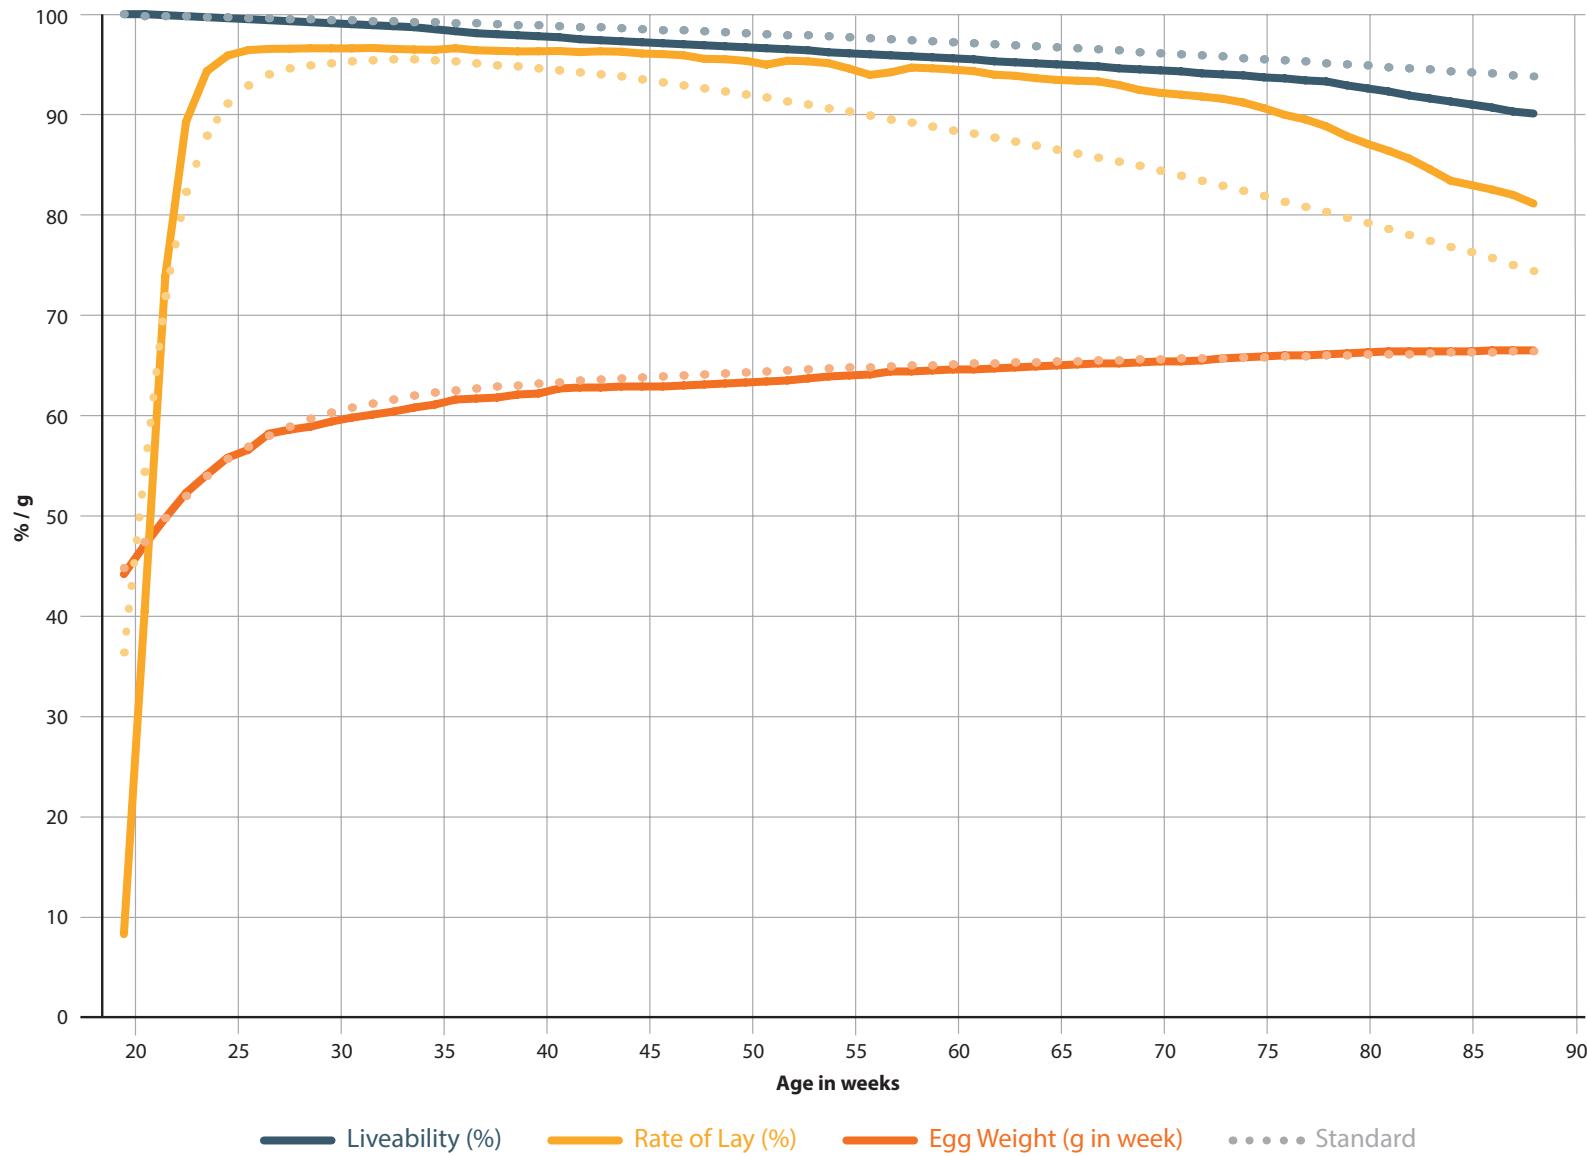

at 100 weeks of age

Eggs / Hen Housed
465.0
Standard: 471.1

Egg Mass (kg)
29.9
Standard: 29.8

Weeks > 90 %
39
Standard: 37

at 102 weeks of age

Eggs / Hen Housed
473.3

Egg Mass (kg)
30.5

Weeks > 90 %
39

BREEDING FOR SUCCESS... TOGETHER

LOHMANN
BREEDERS

LOHMANN LSL-CLASSIC

Middle East

43,132 hens

LAYERS
Cage Housing

at **88** weeks of age

Eggs / Hen Housed
421.1
Standard: 415.5

Egg Mass (kg)
26.4
Standard: 25.4

Weeks > 90 %
52
Standard: 31

BREEDING FOR SUCCESS... TOGETHER

LOHMANN
BREEDERS

LOHMANN LSL-LITE

Latin America

73,388 hens

LAYERS
Cage Housing

at
89
weeks
of age

Eggs / Hen Housed
454.0
Standard: 425.3

Egg Mass (kg)
28.7
Standard: 26.1

Weeks > 90 %
56
Standard: 41

BREEDING FOR SUCCESS... TOGETHER

LOHMANN
BREEDERS

LOHMANN LSL-LITE

Asia