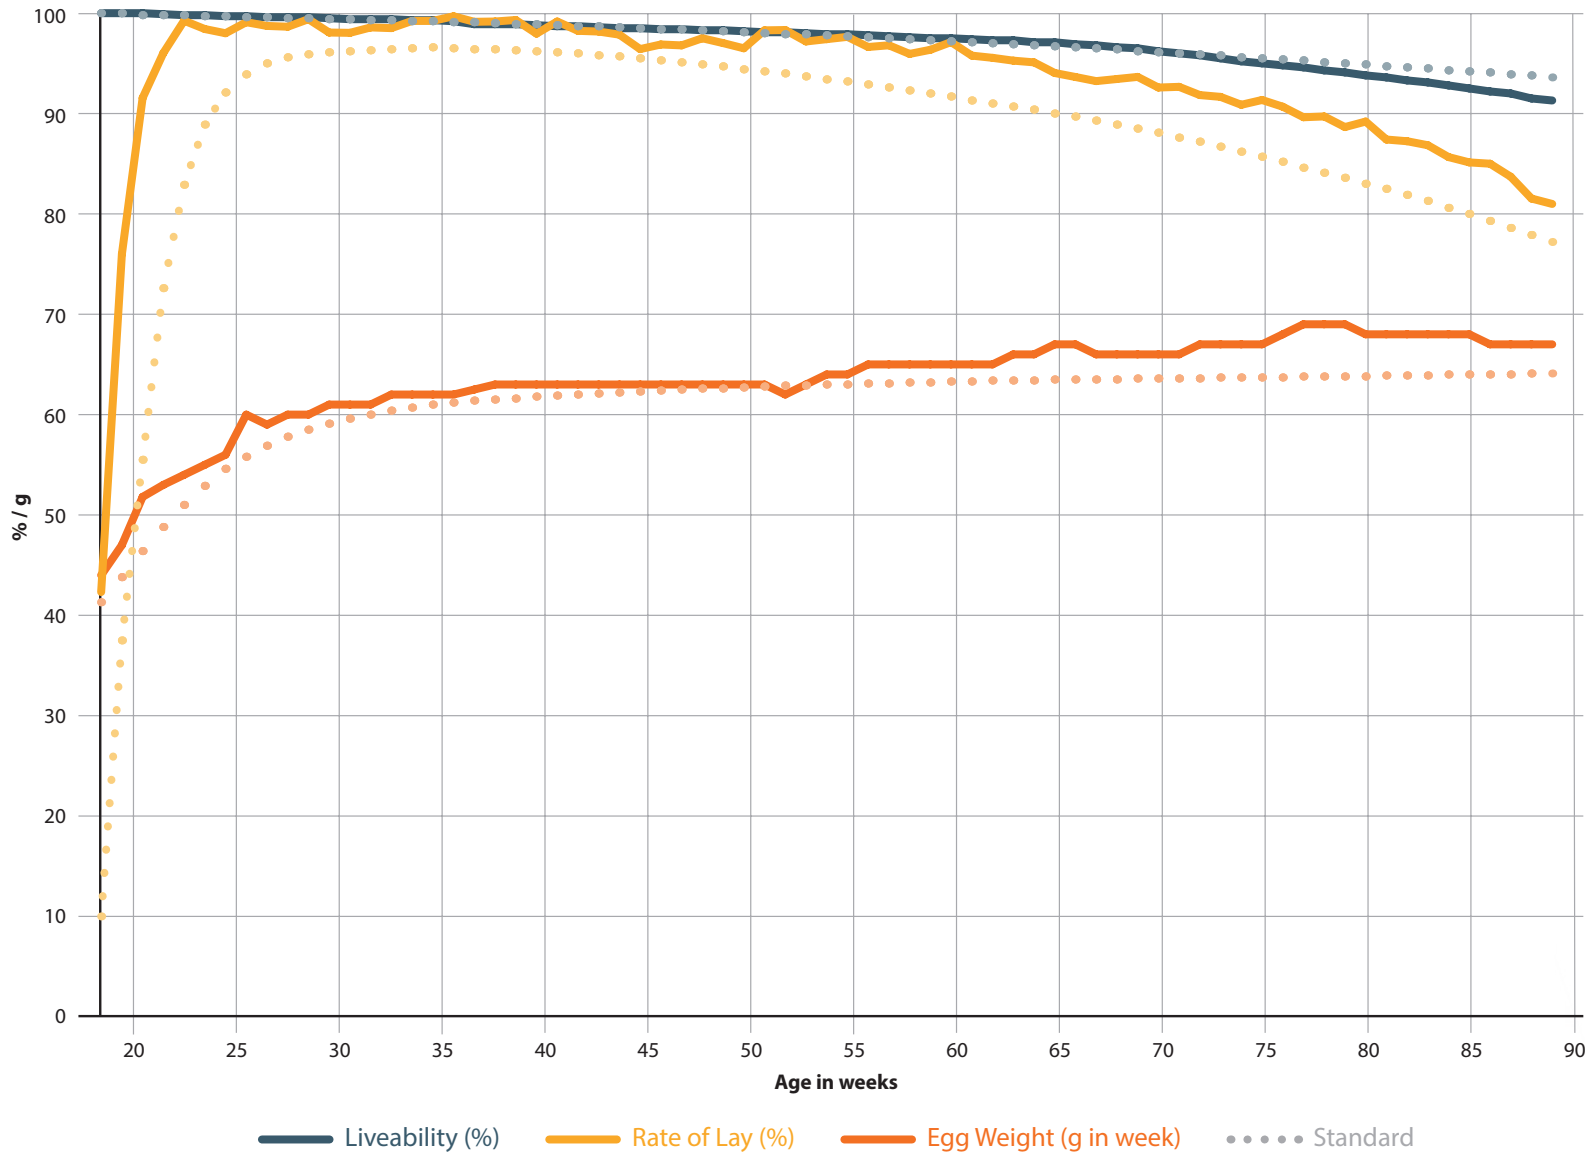

at 100 weeks of age

Eggs / Hen Housed
465.0
Standard: 471.1

Egg Mass (kg)
29.9
Standard: 29.8

Weeks > 90 %
39
Standard: 37

at 102 weeks of age

Eggs / Hen Housed
473.3

Egg Mass (kg)
30.5

Weeks > 90 %
39

BREEDING FOR SUCCESS... TOGETHER

LOHMANN
BREEDERS

LOHMANN LSL-CLASSIC

Middle East

43,132 hens

LAYERS
Cage Housing

at **88** weeks of age

Eggs / Hen Housed
421.1
Standard: 415.5

Egg Mass (kg)
26.4
Standard: 25.4

Weeks > 90 %
52
Standard: 31

BREEDING FOR SUCCESS... TOGETHER

LOHMANN
BREEDERS

LOHMANN LSL-LITE

Latin America

73,388 hens

LAYERS
Cage Housing

at
89
weeks
of age

Eggs / Hen Housed
454.0
Standard: 425.3

Egg Mass (kg)
28.7
Standard: 26.1

Weeks > 90 %
56
Standard: 41

BREEDING FOR SUCCESS... TOGETHER

LOHMANN
BREEDERS

LOHMANN LSL-LITE

Asia