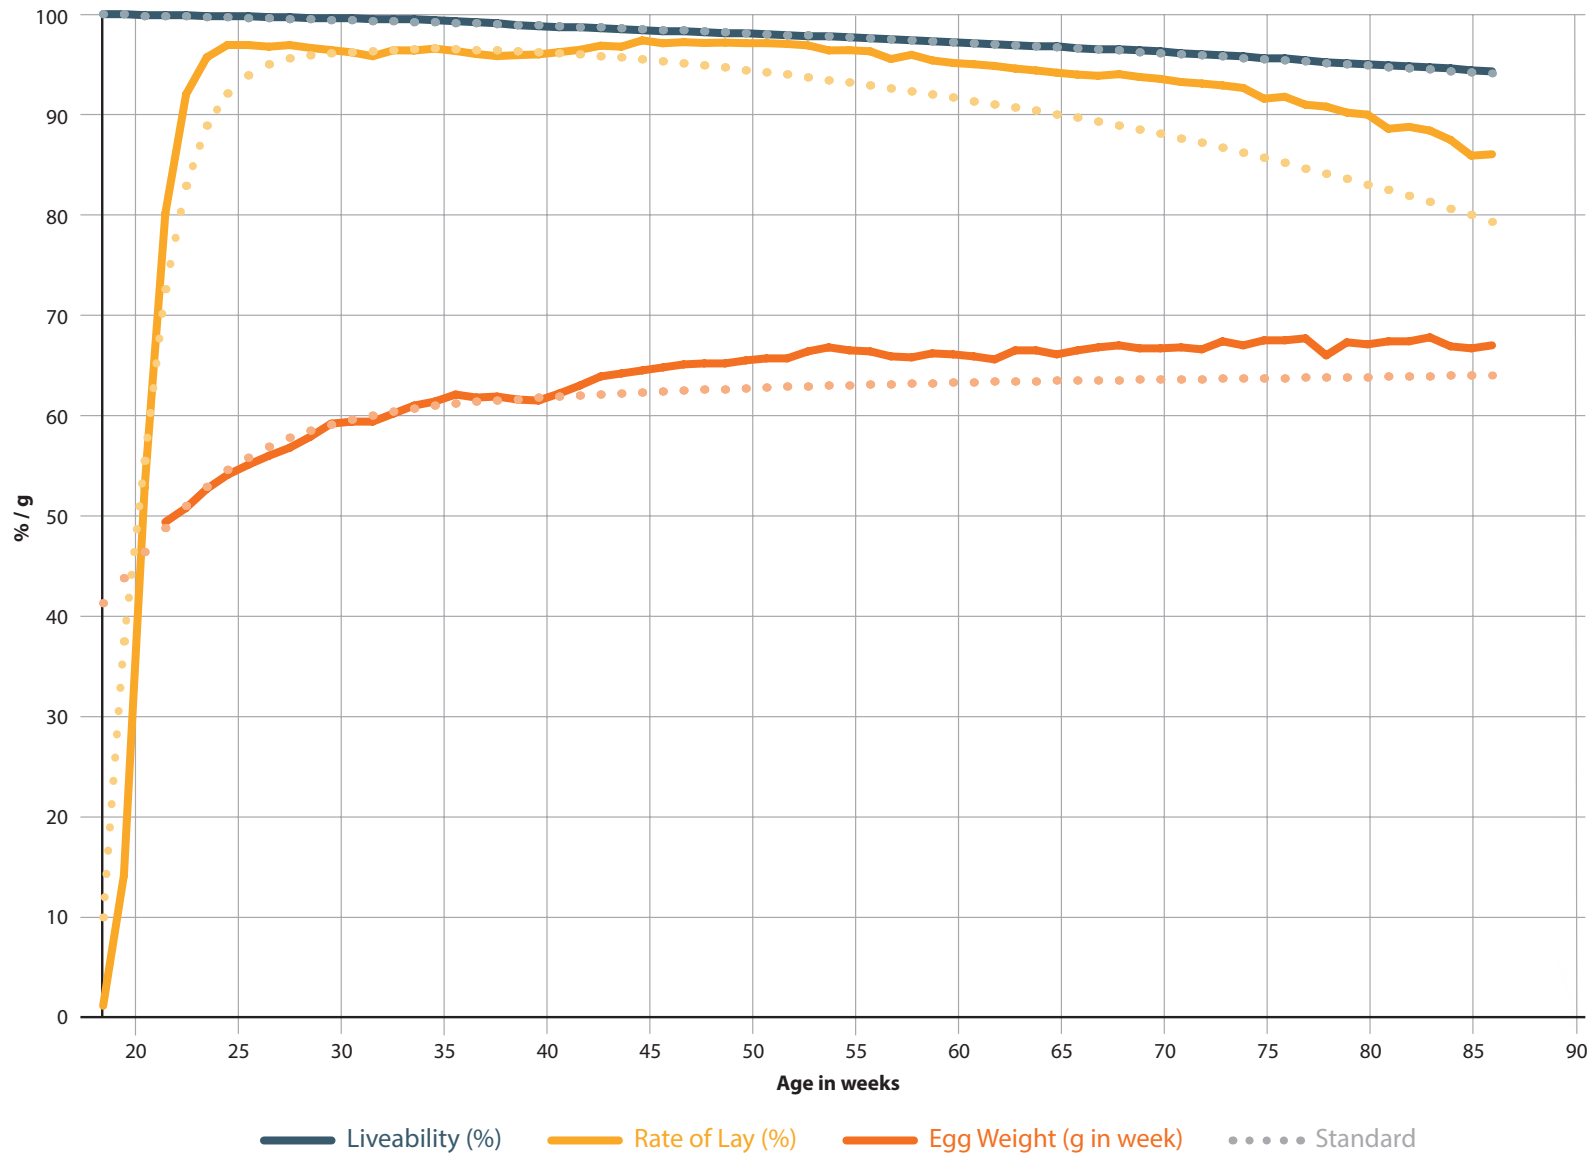

15,785 hens

LAYERS
Cage Housing

at
80
weeks
of age

Eggs / Hen Housed
392.7
Standard: 377.8

Egg Mass (kg)
24.4
Standard: 23.4

Weeks > 90 %
58
Standard: 41

BREEDING FOR SUCCESS... TOGETHER

LOHMANN
BREEDERS

LOHMANN LSL-LITE

Asia

10,134 hens

LAYERS
Cage Housing

at **86 weeks of age**

Eggs / Hen Housed
422.9
Standard: 409.9

Egg Mass (kg)
26.7
Standard: 25.2

Weeks > 90 %
57
Standard: 41

BREEDING FOR SUCCESS... TOGETHER

LOHMANN
BREEDERS

LOHMANN LSL-LITE

North America

104,632 hens

LAYERS
Cage Housing

at 100 weeks of age

Eggs / Hen Housed
503.3
Standard: 477.2

Egg Mass (kg)
30.9
Standard: 28.9

Weeks > 90 %
62
Standard: 41

at 105 weeks of age

Eggs / Hen Housed
525.4

Egg Mass (kg)
32.3

Weeks > 90 %
62

LOHMANN LSL-LITE

North America