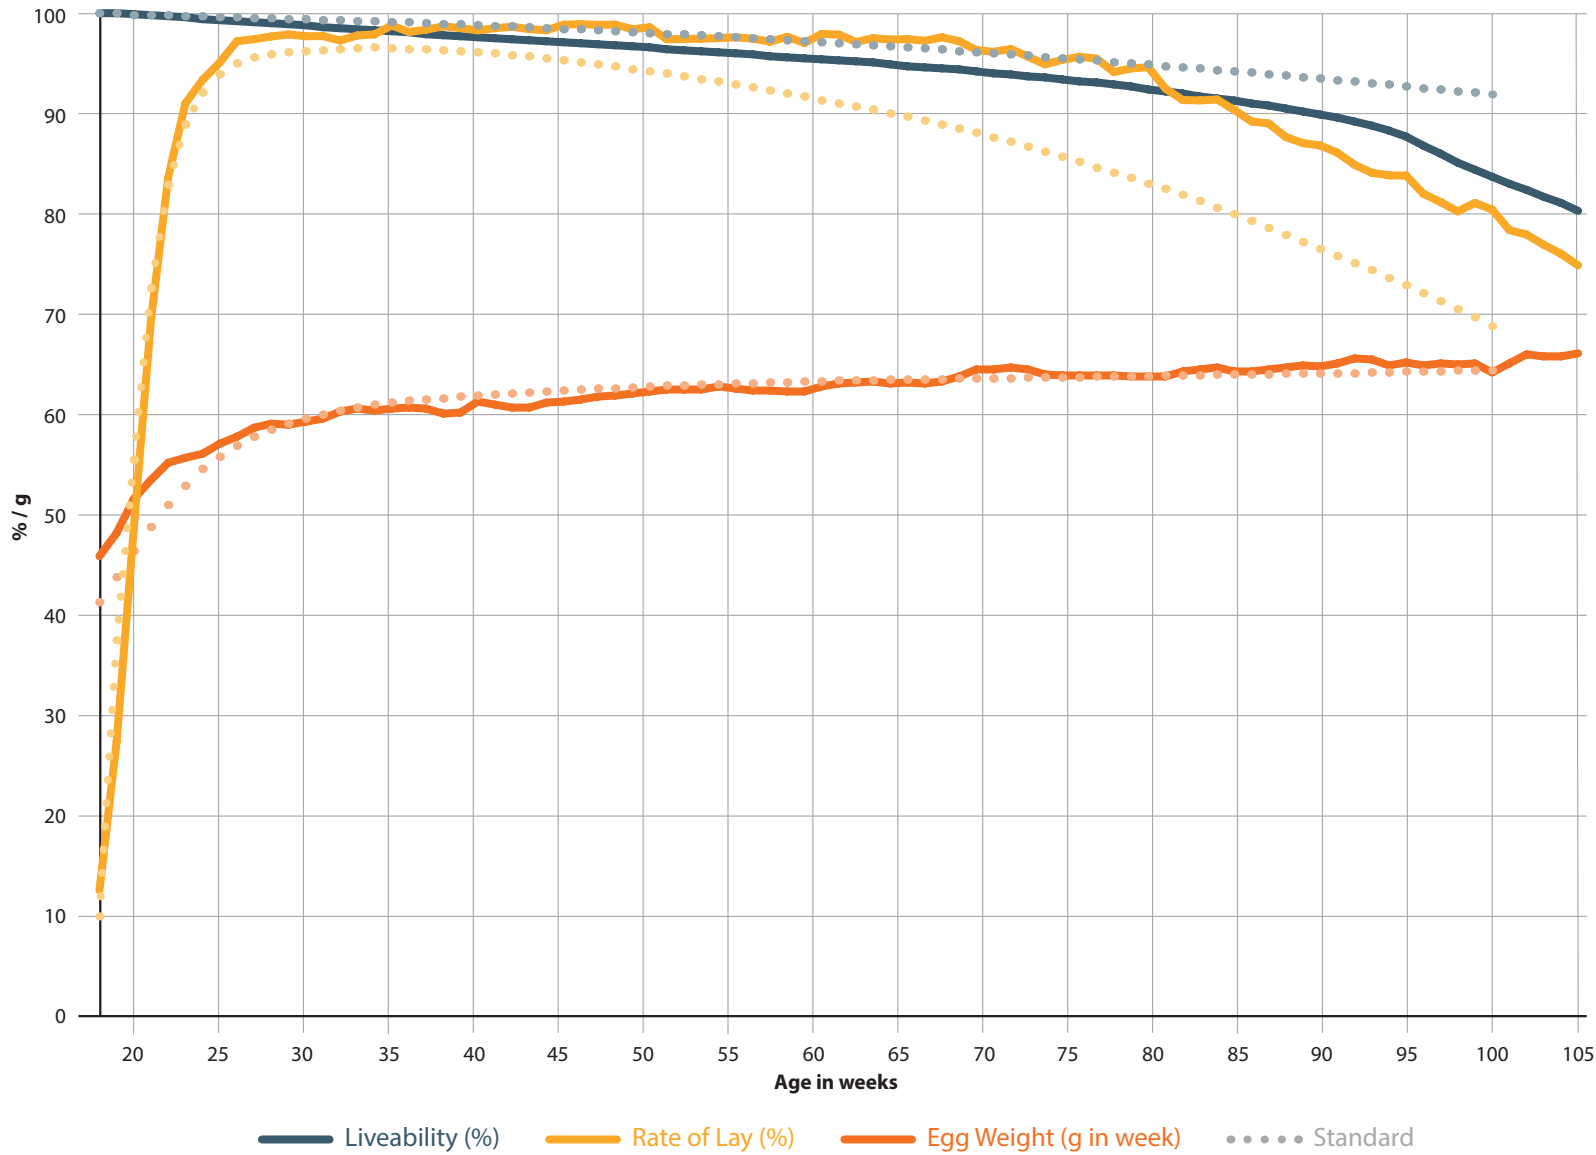

LOHMANN LSL-LITE

Asia

10,134 hens

LAYERS
Cage Housing

at **86 weeks of age**

Eggs / Hen Housed
422.9
Standard: 409.9

Egg Mass (kg)
26.7
Standard: 25.2

Weeks > 90 %
57
Standard: 41

BREEDING FOR SUCCESS... TOGETHER

LOHMANN
BREEDERS

LOHMANN LSL-LITE

North America

104,632 hens

LAYERS
Cage Housing

at 100 weeks of age

Eggs / Hen Housed
503.3
Standard: 477.2

Egg Mass (kg)
30.9
Standard: 28.9

Weeks > 90 %
62
Standard: 41

at 105 weeks of age

Eggs / Hen Housed
525.4

Egg Mass (kg)
32.3

Weeks > 90 %
62

LOHMANN LSL-LITE

North America

243,843 hens

LAYERS
Cage Housing

at **95** weeks of age

Eggs / Hen Housed
463.2
 Standard: 454.5

Egg Mass (kg)
28.9
 Standard: 27.8

Weeks > 90 %
54
 Standard: 41

BREEDING FOR SUCCESS... TOGETHER

LOHMANN
BREEDERS