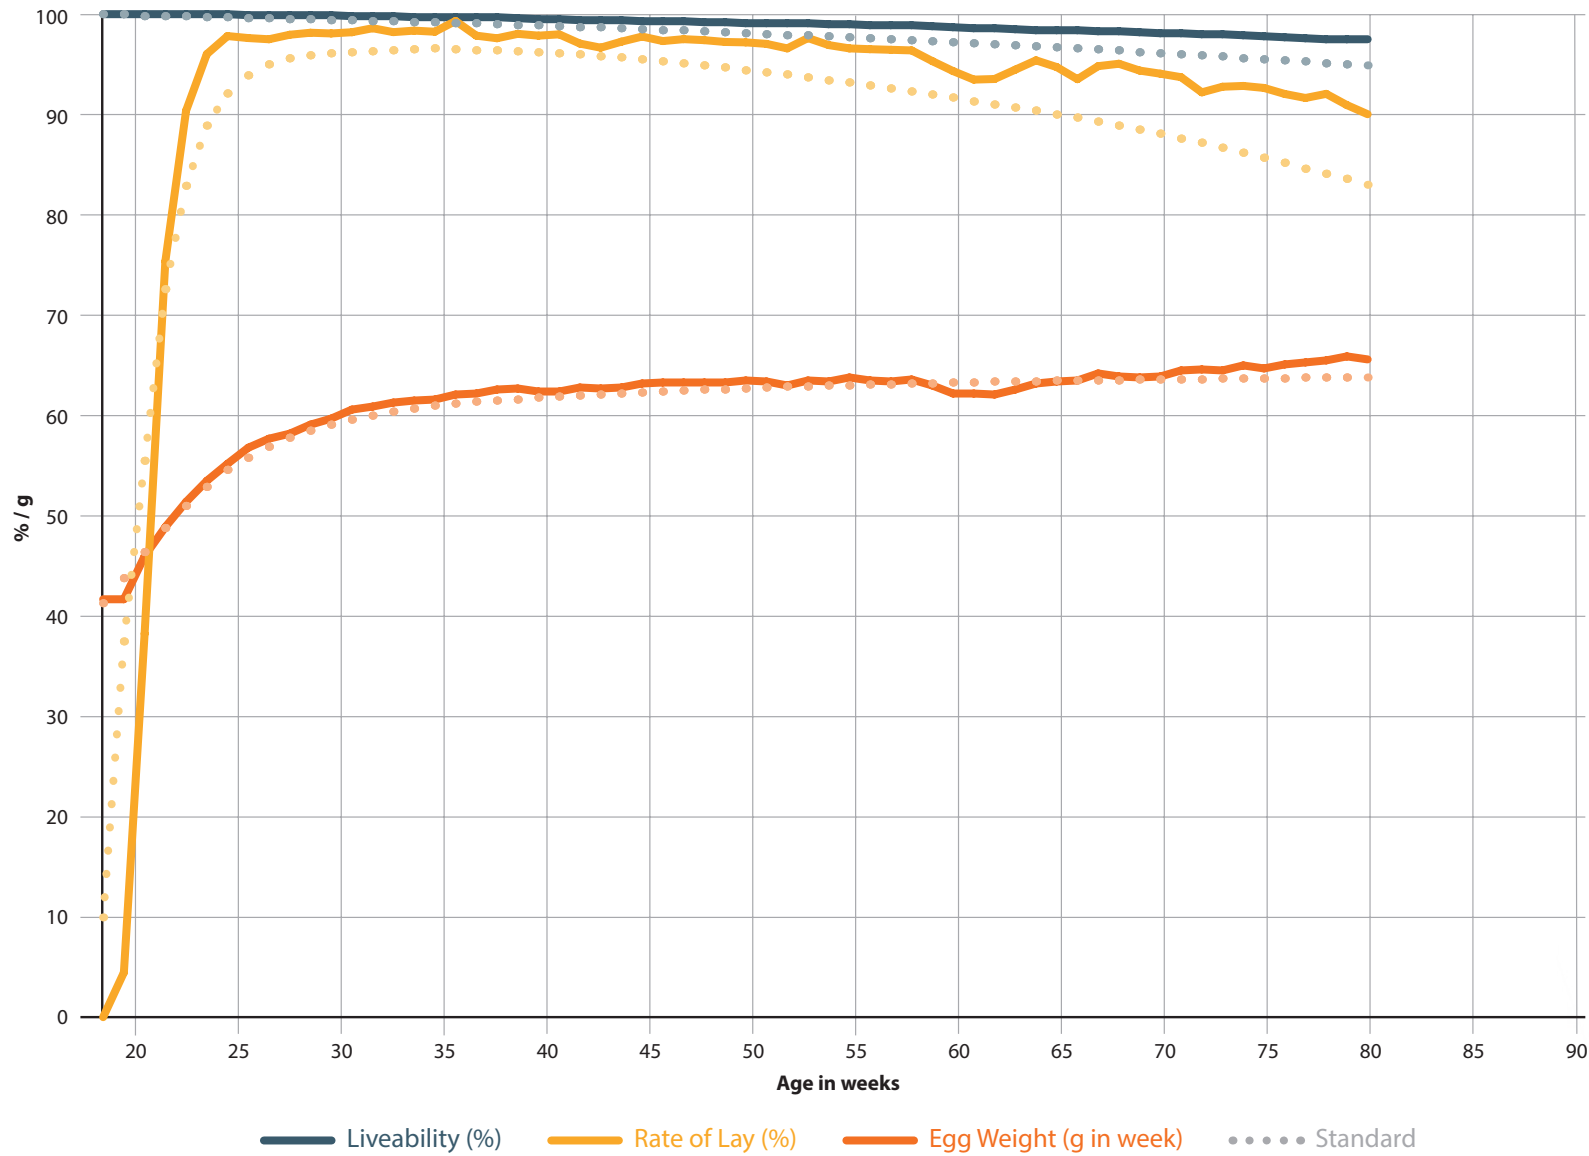

Egg Mass (kg)
26.4
Standard: 25.4

Weeks > 90 %
52
Standard: 31

BREEDING FOR SUCCESS... TOGETHER

LOHMANN
BREEDERS

LOHMANN LSL-LITE

Latin America

73,388 hens

LAYERS
Cage Housing

at
89
weeks
of age

Eggs / Hen Housed
454.0
Standard: 425.3

Egg Mass (kg)
28.7
Standard: 26.1

Weeks > 90 %
56
Standard: 41

BREEDING FOR SUCCESS... TOGETHER

LOHMANN
BREEDERS

LOHMANN LSL-LITE

Asia

15,785 hens

LAYERS
Cage Housing

at
80
weeks
of age

Eggs / Hen Housed
392.7
Standard: 377.8

Egg Mass (kg)
24.4
Standard: 23.4

Weeks > 90 %
58
Standard: 41

BREEDING FOR SUCCESS... TOGETHER

LOHMANN
BREEDERS

LOHMANN LSL-LITE

Asia

10,134 hens

LAYERS
Cage Housing

at **86 weeks of age**

Eggs / Hen Housed
422.9
Standard: 409.9

Egg Mass (kg)
26.7
Standard: 25.2

Weeks > 90 %
57
Standard: 41