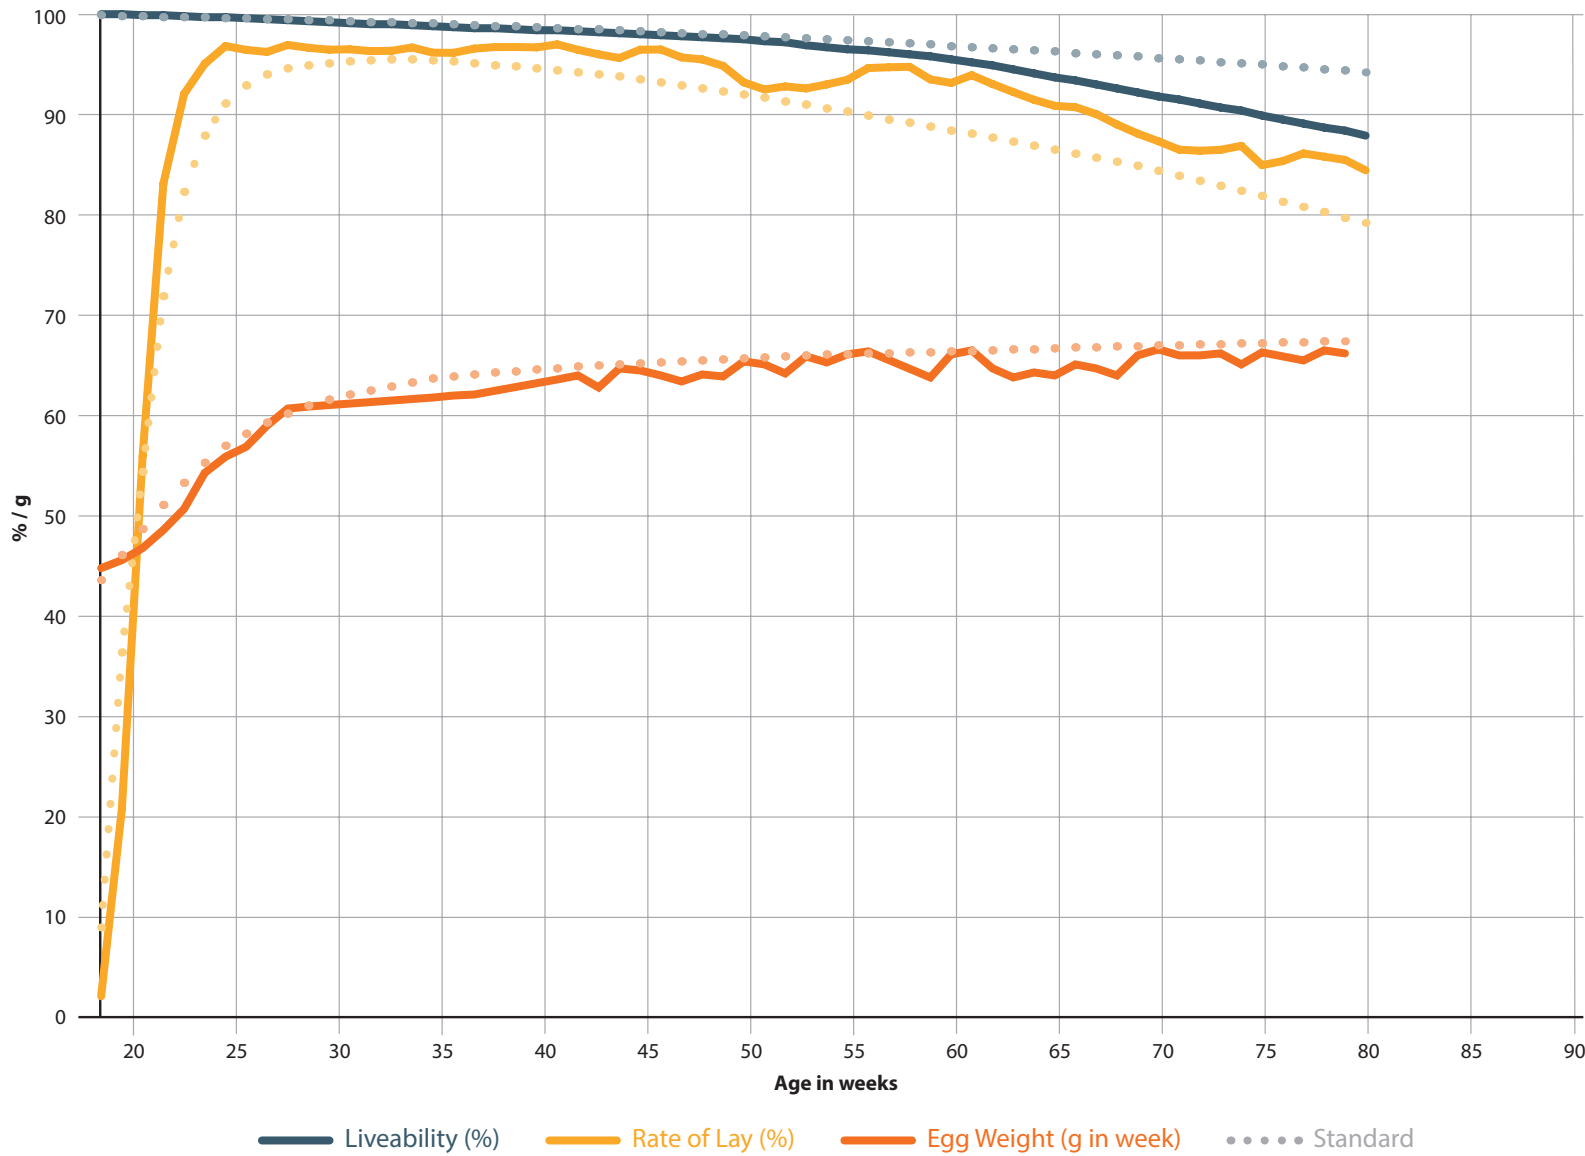

at **89 weeks of age**

Eggs / Hen Housed
423.4
 Standard: 411.7

Egg Mass (kg)
27.2
 Standard: 26.7

Weeks > 90 %
49
 Standard: 31

BREEDING FOR SUCCESS... TOGETHER

LOHMANN
BREEDERS

LOHMANN BROWN-CLASSIC

Africa

50,293 hens

LAYERS
Cage Housing

at
82
weeks
of age

Eggs / Hen Housed
378.5
Standard: 377.1

Egg Mass (kg)
17.7
Standard: 23.6

Weeks > 90 %
47
Standard: 31

BREEDING FOR SUCCESS... TOGETHER

LOHMANN BROWN-CLASSIC

Africa

45,971 hens

LAYERS
Cage Housing

at
80
weeks
of age

Eggs / Hen Housed
373.0
Standard: 366.8

Egg Mass (kg)
19.9
Standard: 23.2

Weeks > 90 %
45
Standard: 31

BREEDING FOR SUCCESS... TOGETHER

LOHMANN
BREEDERS

LOHMANN BROWN-CLASSIC

Asia

49,731 hens

LAYERS
Cage Housing

at 90 weeks of age

Eggs / Hen Housed
423.9
Standard: 416.5

Egg Mass (kg)
27.4
Standard: 26.6