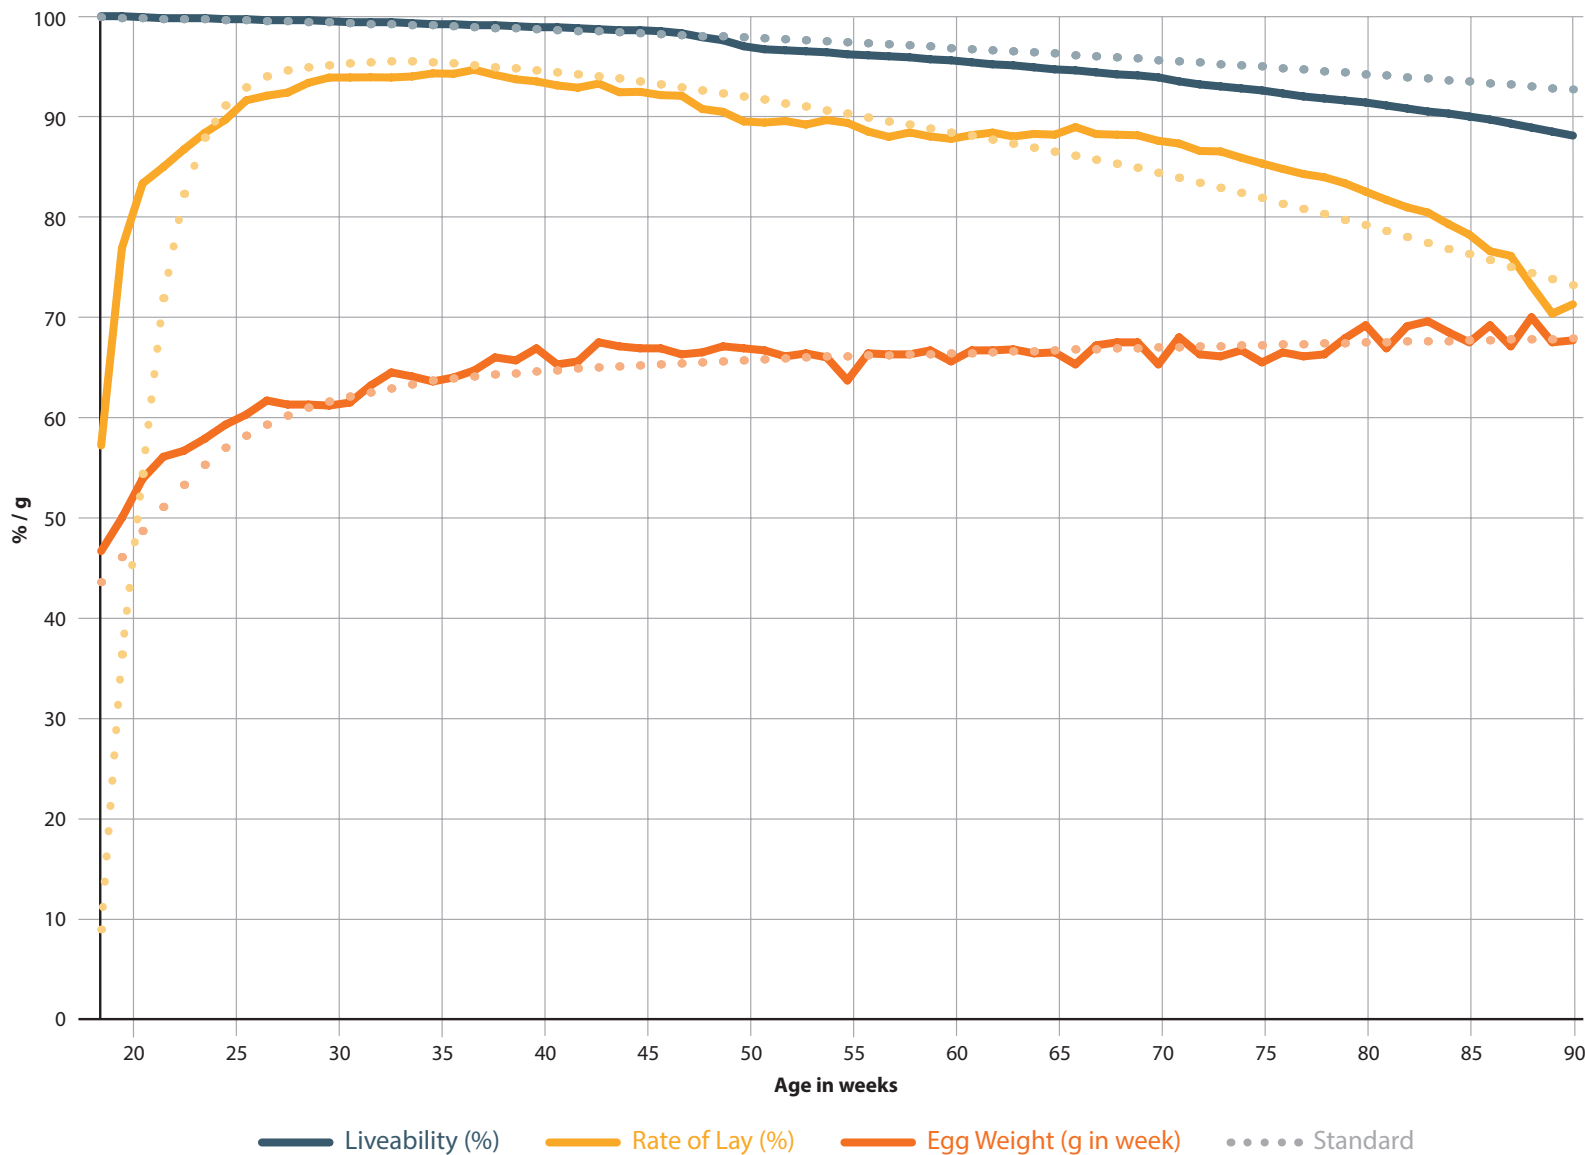

at **89 weeks of age**

Eggs / Hen Housed
423.4
 Standard: 411.7

Egg Mass (kg)
27.2
 Standard: 26.7

Weeks > 90 %
49
 Standard: 31

BREEDING FOR SUCCESS... TOGETHER

LOHMANN
BREEDERS

LOHMANN BROWN-CLASSIC

Africa

50,293 hens

LAYERS
Cage Housing

at
82
weeks
of age

Eggs / Hen Housed
378.5
Standard: 377.1

Egg Mass (kg)
17.7
Standard: 23.6

Weeks > 90 %
47
Standard: 31

BREEDING FOR SUCCESS... TOGETHER

LOHMANN BROWN-CLASSIC

Africa

45,971 hens

LAYERS
Cage Housing

at
80
weeks
of age

Eggs / Hen Housed
373.0
Standard: 366.8

Egg Mass (kg)
19.9
Standard: 23.2

Weeks > 90 %
45
Standard: 31

BREEDING FOR SUCCESS... TOGETHER

LOHMANN
BREEDERS

LOHMANN BROWN-CLASSIC

Asia

49,731 hens

LAYERS
Cage Housing

at 90 weeks of age

Eggs / Hen Housed
423.9
Standard: 416.5

Egg Mass (kg)
27.4
Standard: 26.6