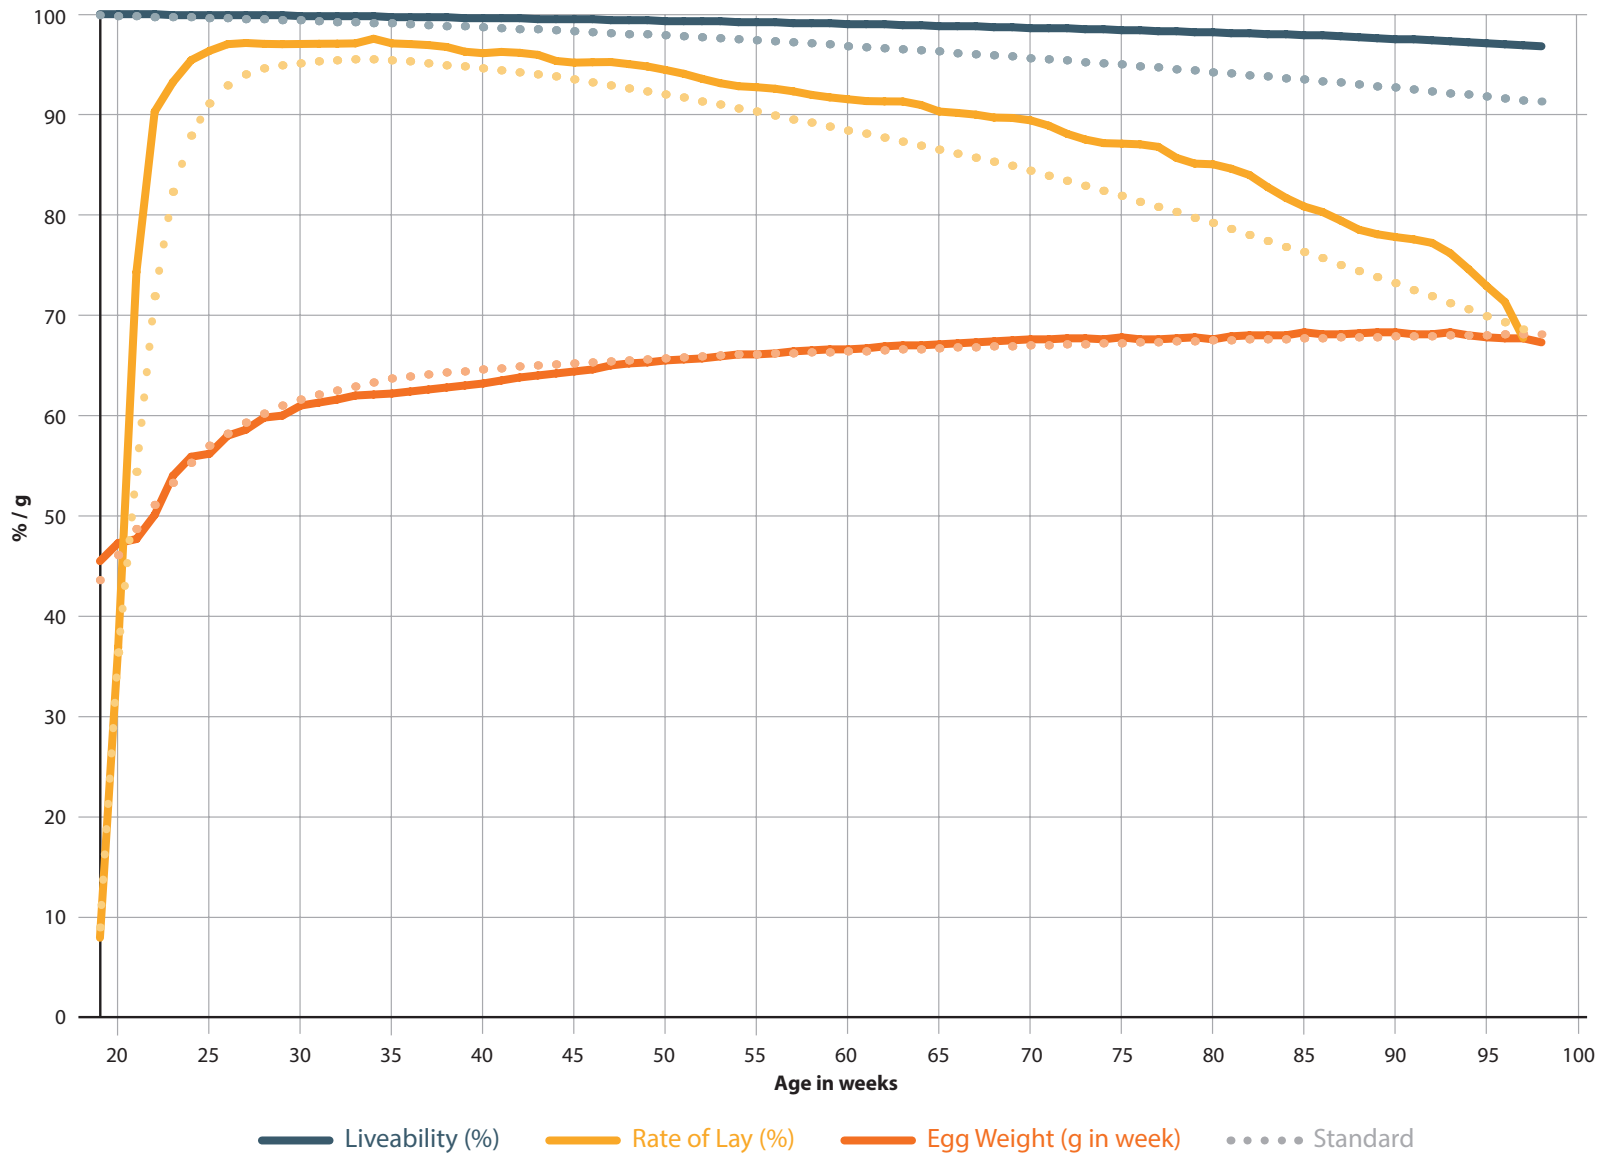

LOHMANN BROWN-CLASSIC

Russia

65,393 hens

LAYERS
Cage Housing

at 99 weeks of age

Eggs / Hen Housed
486.8
Standard: 456.9

Egg Mass (kg)
31.3
Standard: 30.4

Weeks > 90 %
45
Standard: 31

BREEDING FOR SUCCESS... TOGETHER

LOHMANN
BREEDERS

LOHMANN BROWN-CLASSIC

Russia

65,394 hens

LAYERS
Cage Housing

at 98 weeks of age

Eggs / Hen Housed
482.3
Standard: 452.6

Egg Mass (kg)
31.0
Standard: 30.1

Weeks > 90 %
45
Standard: 31

BREEDING FOR SUCCESS... TOGETHER

LOHMANN
BREEDERS

LOHMANN BROWN-CLASSIC

Russia

21,968 hens

LAYERS
Cage Housing

at **89 weeks of age**

Eggs / Hen Housed
423.4
 Standard: 411.7

Egg Mass (kg)
27.2
 Standard: 26.7

Weeks > 90 %
49
 Standard: 31

BREEDING FOR SUCCESS... TOGETHER

LOHMANN
BREEDERS

LOHMANN BROWN-CLASSIC

Africa