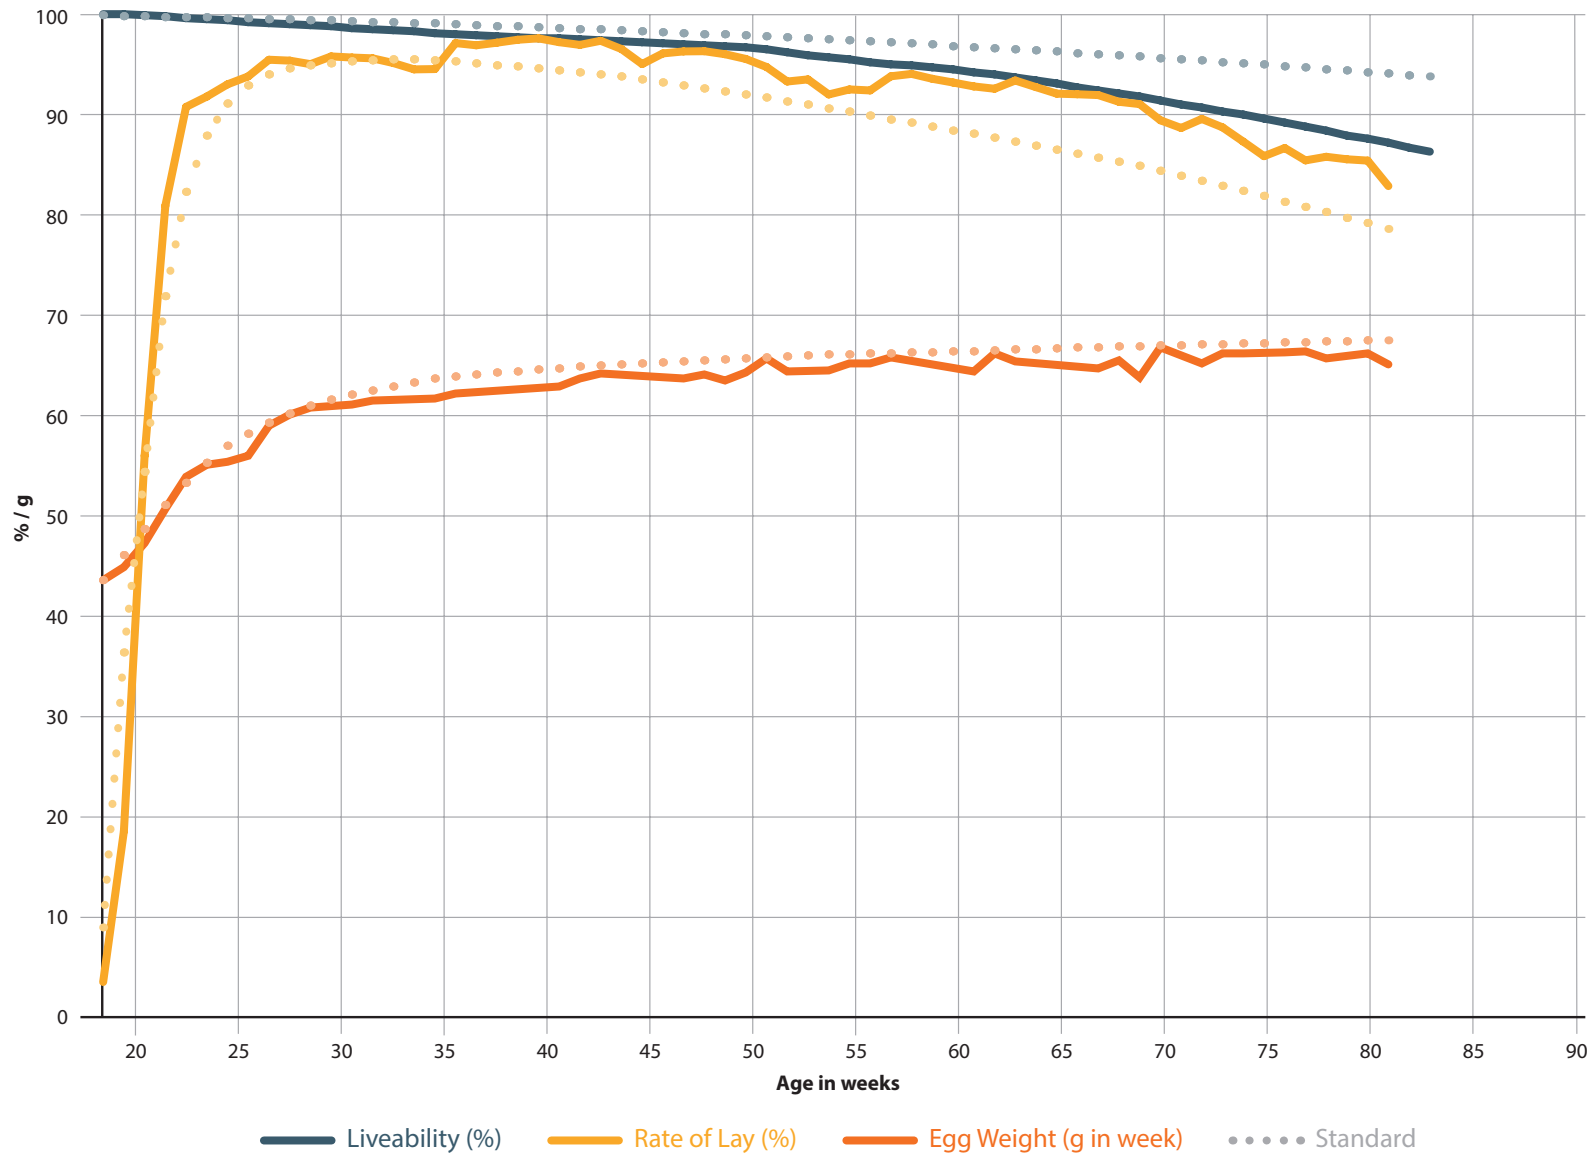

Egg Mass (kg)
31.0
Standard: 30.1

Weeks > 90 %
45
Standard: 31

BREEDING FOR SUCCESS... TOGETHER

LOHMANN
BREEDERS

LOHMANN BROWN-CLASSIC

Russia

21,968 hens

LAYERS
Cage Housing

at **89 weeks of age**

Eggs / Hen Housed
423.4
 Standard: 411.7

Egg Mass (kg)
27.2
 Standard: 26.7

Weeks > 90 %
49
 Standard: 31

BREEDING FOR SUCCESS... TOGETHER

LOHMANN
BREEDERS

LOHMANN BROWN-CLASSIC

Africa

50,293 hens

LAYERS
Cage Housing

at
82
weeks
of age

Eggs / Hen Housed
378.5
Standard: 377.1

Egg Mass (kg)
17.7
Standard: 23.6

Weeks > 90 %
47
Standard: 31

BREEDING FOR SUCCESS... TOGETHER

LOHMANN BROWN-CLASSIC

Africa

45,971 hens

LAYERS
Cage Housing

at
80
weeks
of age

Eggs / Hen Housed
373.0
Standard: 366.8

Egg Mass (kg)
19.9
Standard: 23.2

Weeks > 90 %
45
Standard: 31

BREEDING FOR SUCCESS... TOGETHER