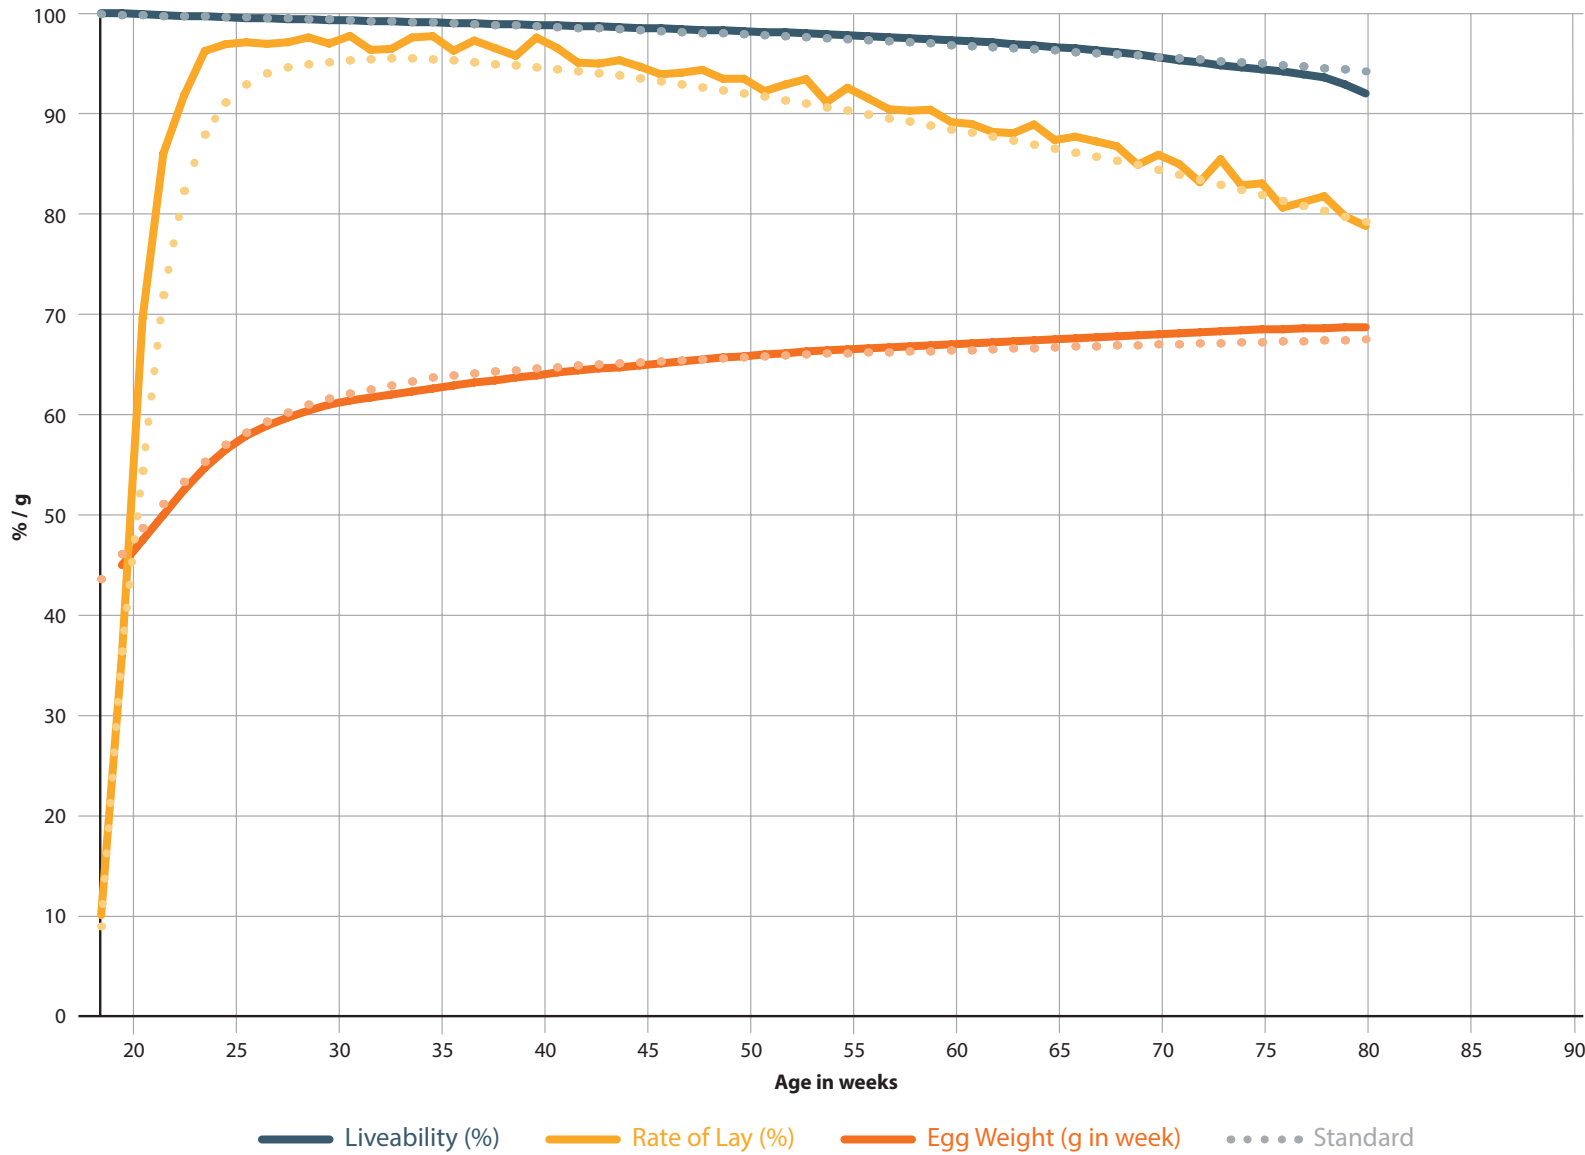

Egg Mass (kg)
25.8
Standard: 25.0

Weeks > 90 %
51
Standard: 41

BREEDING FOR SUCCESS... TOGETHER

LOHMANN
BREEDERS

LOHMANN BROWN-CLASSIC

Latin America

91,211 hens

LAYERS
Cage Housing

at
80 weeks of age

Eggs / Hen Housed
376.8
Standard: 366.8

Egg Mass (kg)
23.8
Standard: 23.4

Weeks > 90 %
36
Standard: 31

BREEDING FOR SUCCESS... TOGETHER

LOHMANN
BREEDERS

LOHMANN BROWN-CLASSIC

Latin America

91,711 hens

LAYERS
Cage Housing

at
80
weeks
of age

Eggs / Hen Housed
375.1
Standard: 366.8

Egg Mass (kg)
24.1
Standard: 23.5

Weeks > 90 %
37
Standard: 31

BREEDING FOR SUCCESS... TOGETHER

LOHMANN
BREEDERS

LOHMANN BROWN-CLASSIC

Russia

65,393 hens

LAYERS
Cage Housing

at 99 weeks of age

Eggs / Hen Housed
486.8
Standard: 456.9

Egg Mass (kg)
31.3
Standard: 30.4

Weeks > 90 %
45
Standard: 31