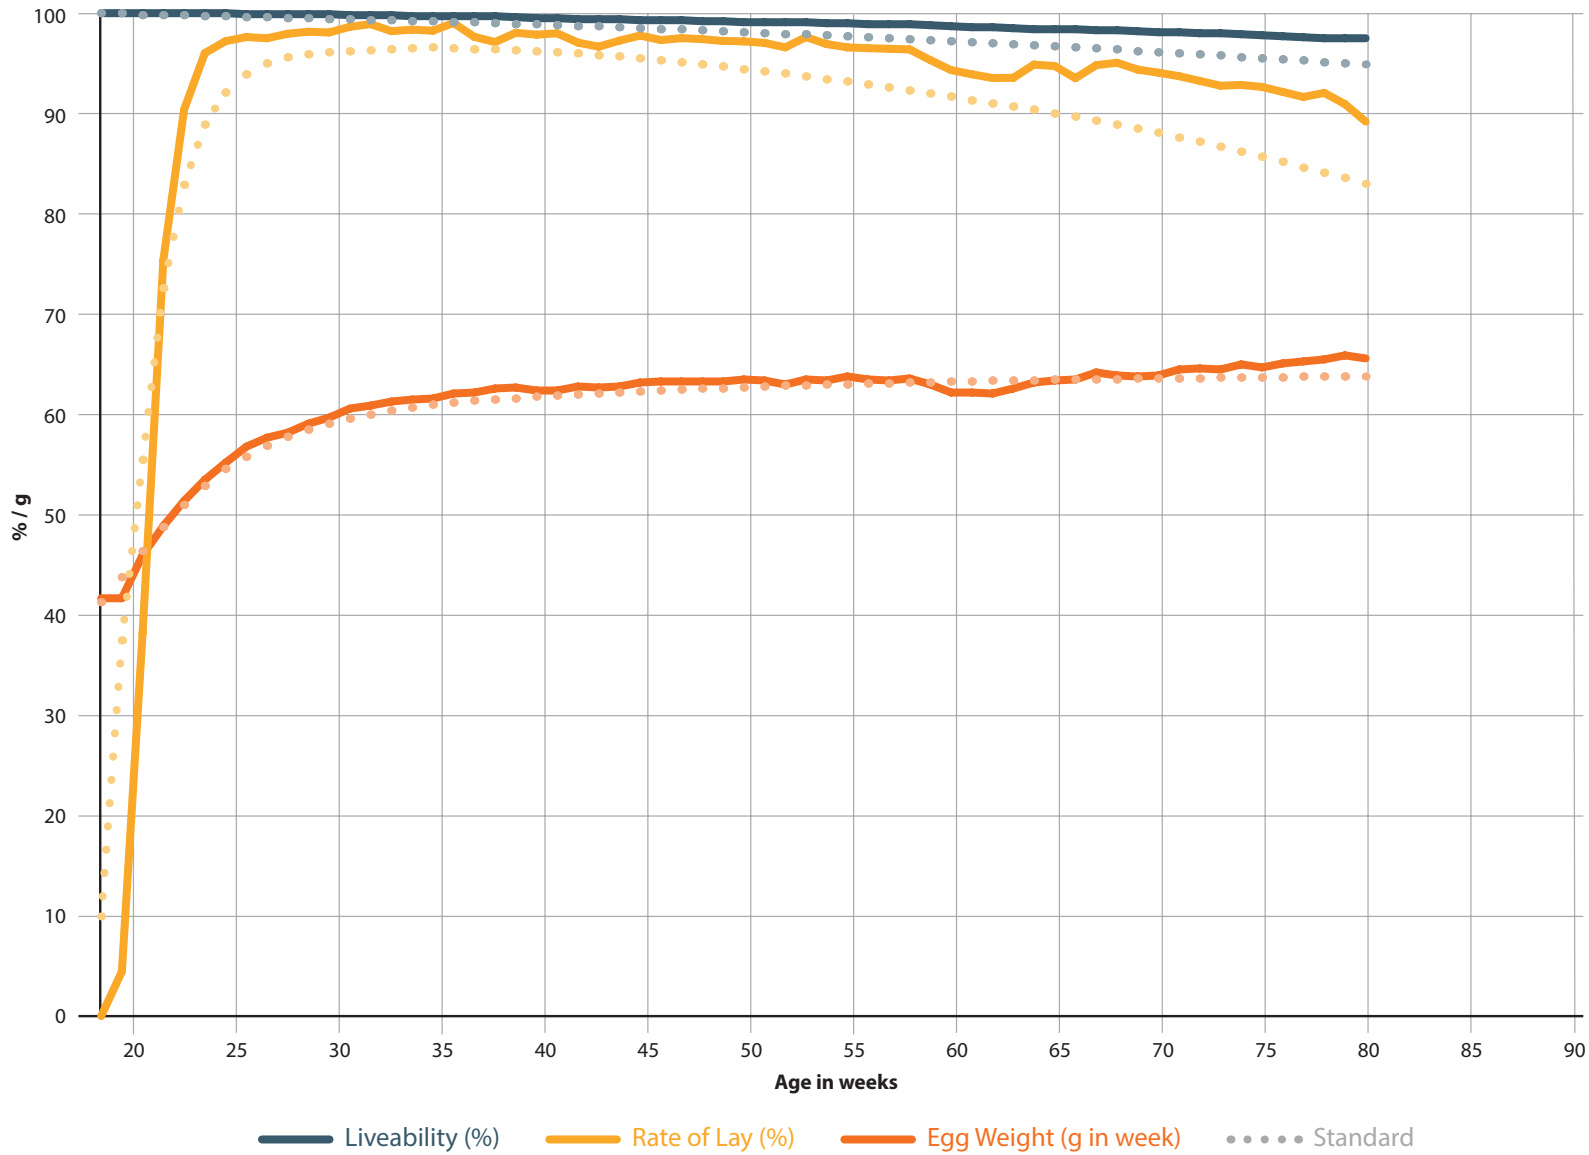

243,843 hens

LAYERS
Cage Housing

at **95** weeks of age

Eggs / Hen Housed
463.2
 Standard: 454.5

Egg Mass (kg)
28.9
 Standard: 27.8

Weeks > 90 %
54
 Standard: 41

BREEDING FOR SUCCESS... TOGETHER

LOHMANN
BREEDERS

LOHMANN LSL-LITE

Asia

15,785 hens

LAYERS
Cage Housing

at
80
weeks
of age

Eggs / Hen Housed
392.7
Standard: 377.8

Egg Mass (kg)
24.4
Standard: 23.4

Weeks > 90 %
58
Standard: 41

BREEDING FOR SUCCESS... TOGETHER

LOHMANN
BREEDERS

LOHMANN LSL-LITE

North America

119,093 hens

LAYERS
Cage Housing

at **86 weeks of age**

Eggs / Hen Housed
423.5
Standard: 409.9

at
80 weeks of age

Eggs / Hen Housed
376.8
Standard: 366.8

Egg Mass (kg)
23.8
Standard: 23.4

Weeks > 90 %
36
Standard: 31

BREEDING FOR SUCCESS... TOGETHER

LOHMANN
BREEDERS

LOHMANN BROWN-CLASSIC

Latin America