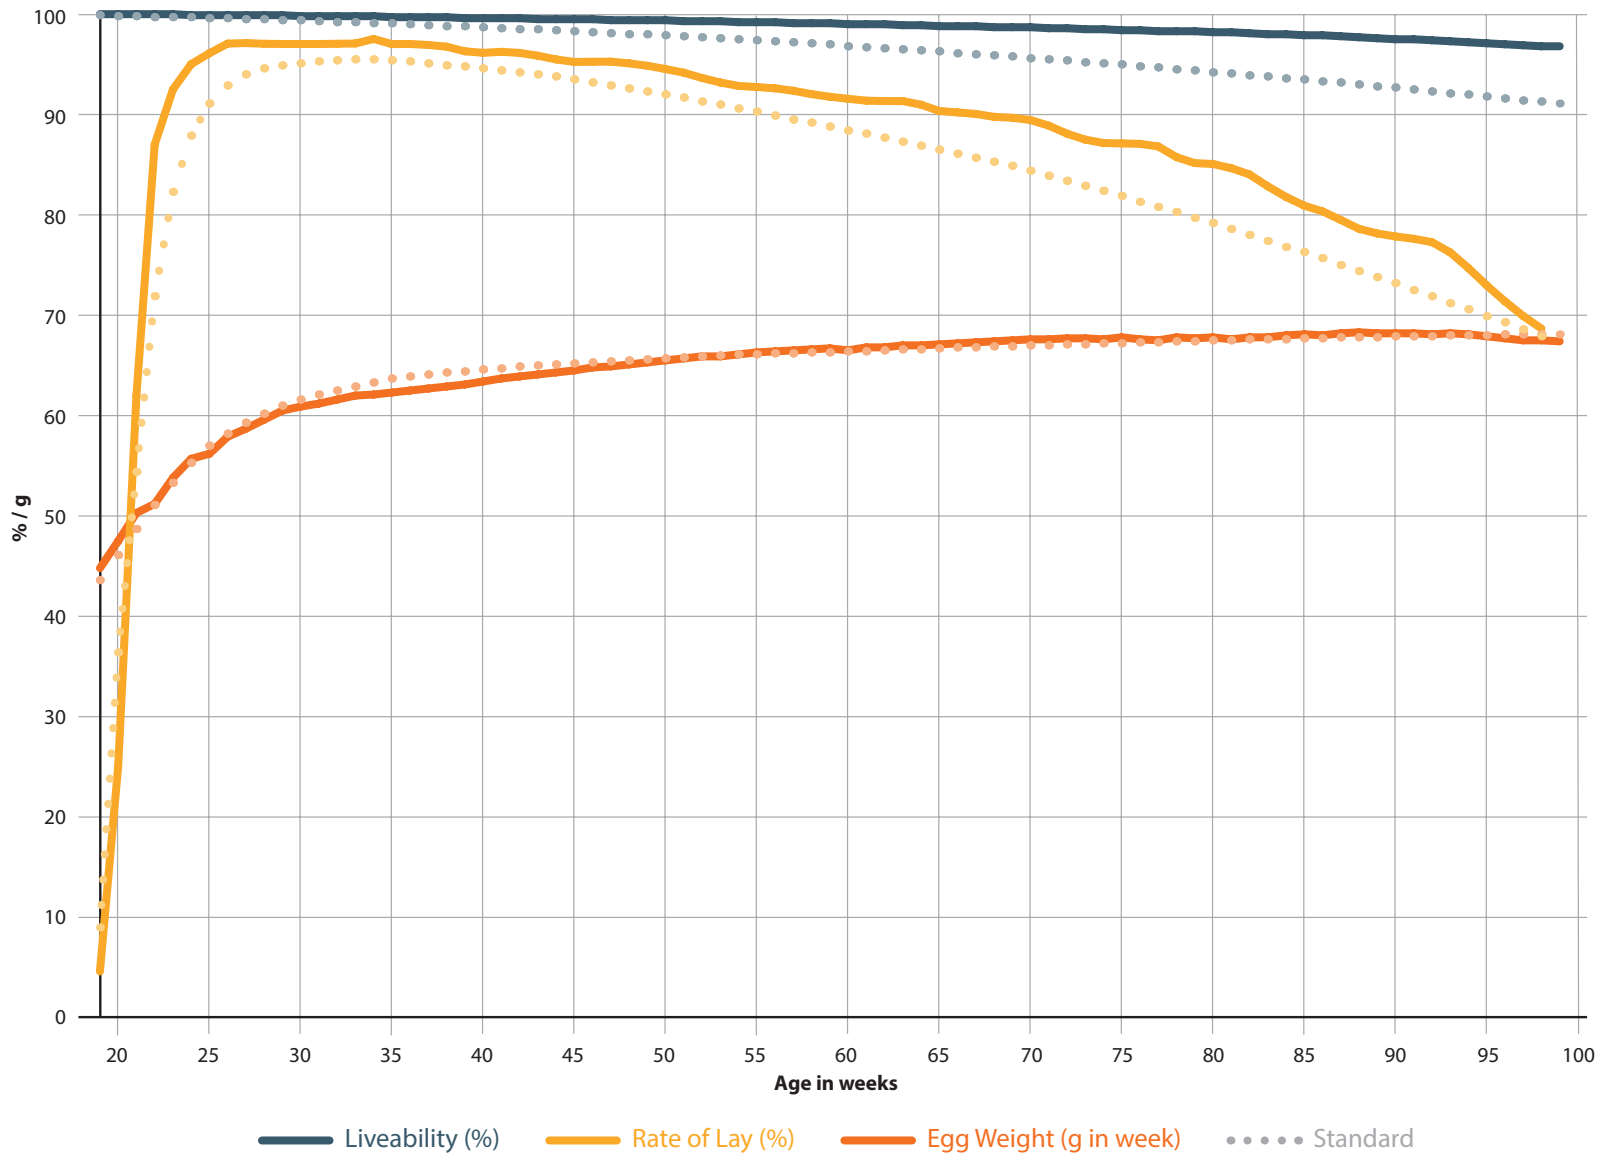

at
80 weeks of age

Eggs / Hen Housed
376.8
Standard: 366.8

Egg Mass (kg)
23.8
Standard: 23.4

Weeks > 90 %
36
Standard: 31

BREEDING FOR SUCCESS... TOGETHER

LOHMANN
BREEDERS

LOHMANN BROWN-CLASSIC

Latin America

91,711 hens

LAYERS
Cage Housing

at
80
weeks
of age

Eggs / Hen Housed
375.1
Standard: 366.8

Egg Mass (kg)
24.1
Standard: 23.5

Weeks > 90 %
37
Standard: 31

BREEDING FOR SUCCESS... TOGETHER

LOHMANN
BREEDERS

LOHMANN BROWN-CLASSIC

Russia

65,393 hens

LAYERS
Cage Housing

at 99 weeks of age

Eggs / Hen Housed
486.8
Standard: 456.9

Egg Mass (kg)
31.3
Standard: 30.4

Weeks > 90 %
45
Standard: 31

BREEDING FOR SUCCESS... TOGETHER

LOHMANN
BREEDERS

LOHMANN BROWN-CLASSIC

Russia

65,394 hens

LAYERS
Cage Housing

at 98 weeks of age

Eggs / Hen Housed
482.3
Standard: 452.6