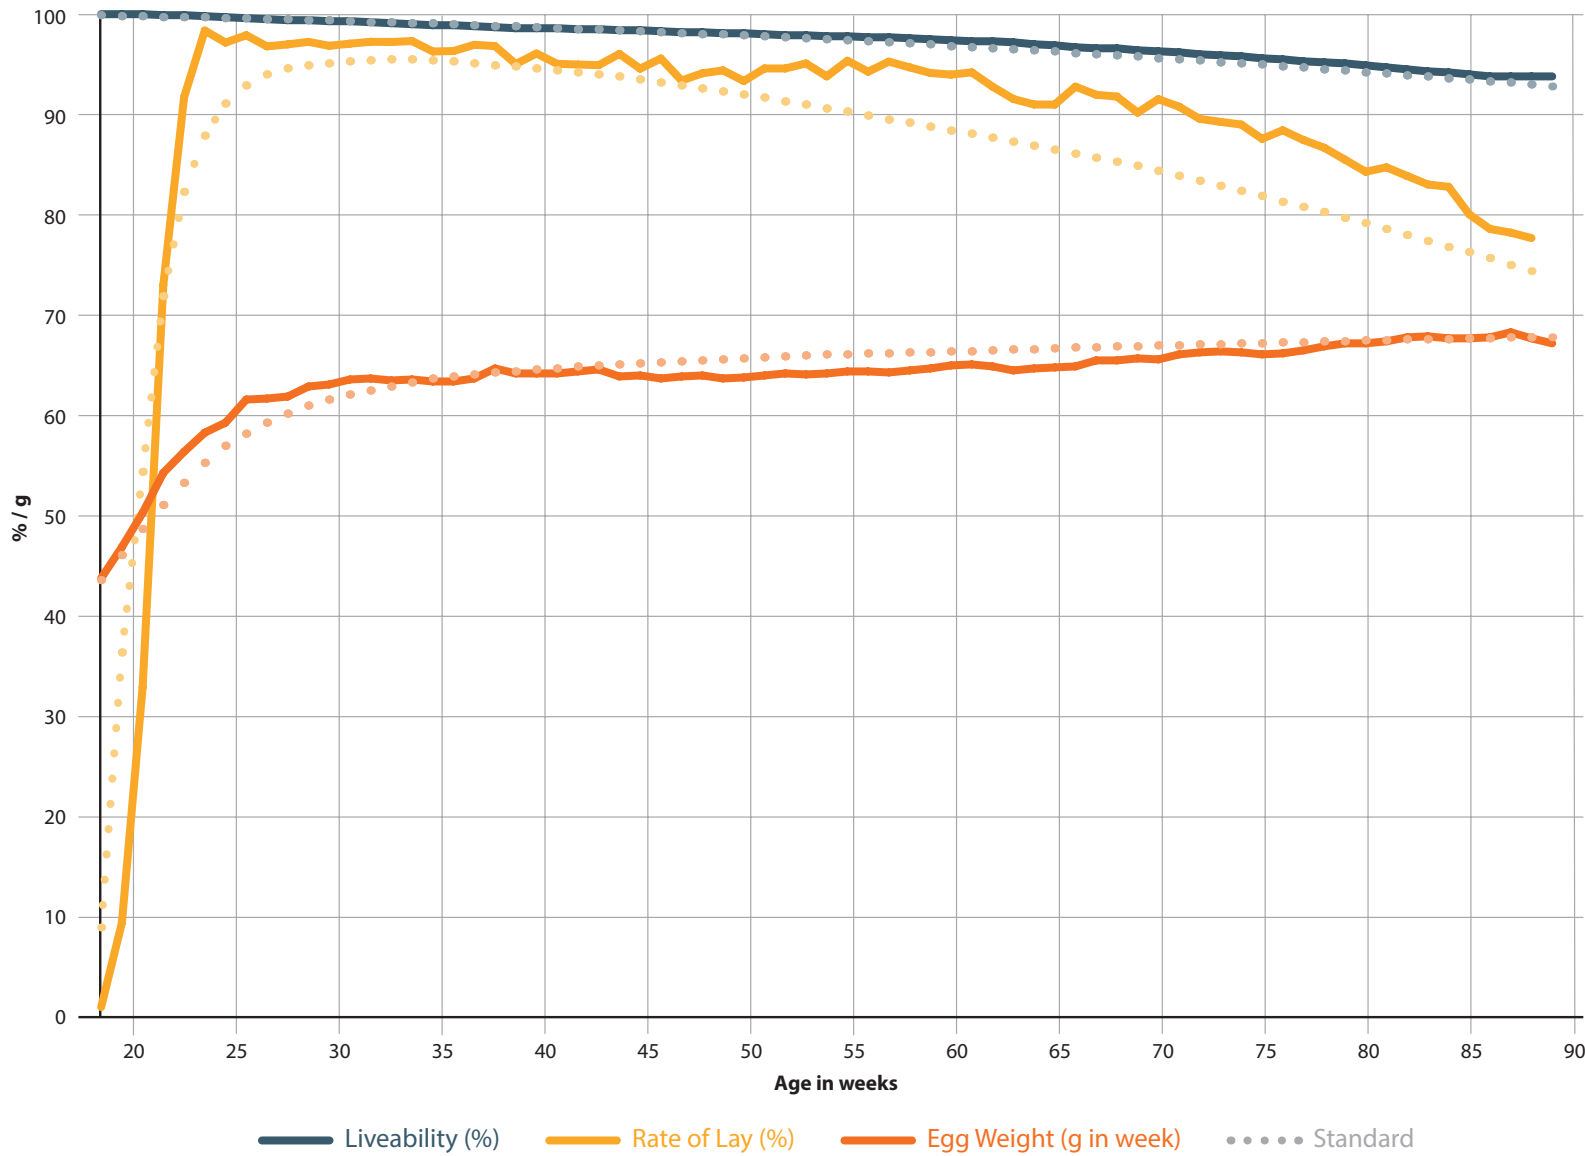

BREEDING FOR SUCCESS... TOGETHER

LOHMANN
BREEDERS

LOHMANN BROWN-CLASSIC

Russia

65,394 hens

LAYERS
Cage Housing

at 98 weeks of age

Eggs / Hen Housed
482.3
Standard: 452.6

Egg Mass (kg)
31.0
Standard: 30.1

Weeks > 90 %
45
Standard: 31

BREEDING FOR SUCCESS... TOGETHER

LOHMANN
BREEDERS

LOHMANN BROWN-CLASSIC

Russia

21,968 hens

LAYERS
Cage Housing

at **89 weeks of age**

Eggs / Hen Housed
423.4
 Standard: 411.7

Egg Mass (kg)
27.2
 Standard: 26.7

Weeks > 90 %
49
 Standard: 31

BREEDING FOR SUCCESS... TOGETHER

LOHMANN
BREEDERS

LOHMANN BROWN-CLASSIC

Africa

50,293 hens

LAYERS
Cage Housing

at
82
weeks
of age

Eggs / Hen Housed
378.5
Standard: 377.1

Egg Mass (kg)
17.7
Standard: 23.6

Weeks > 90 %
47
Standard: 31

BREEDING FOR SUCCESS... TOGETHER

LOHMANN BROWN-CLASSIC