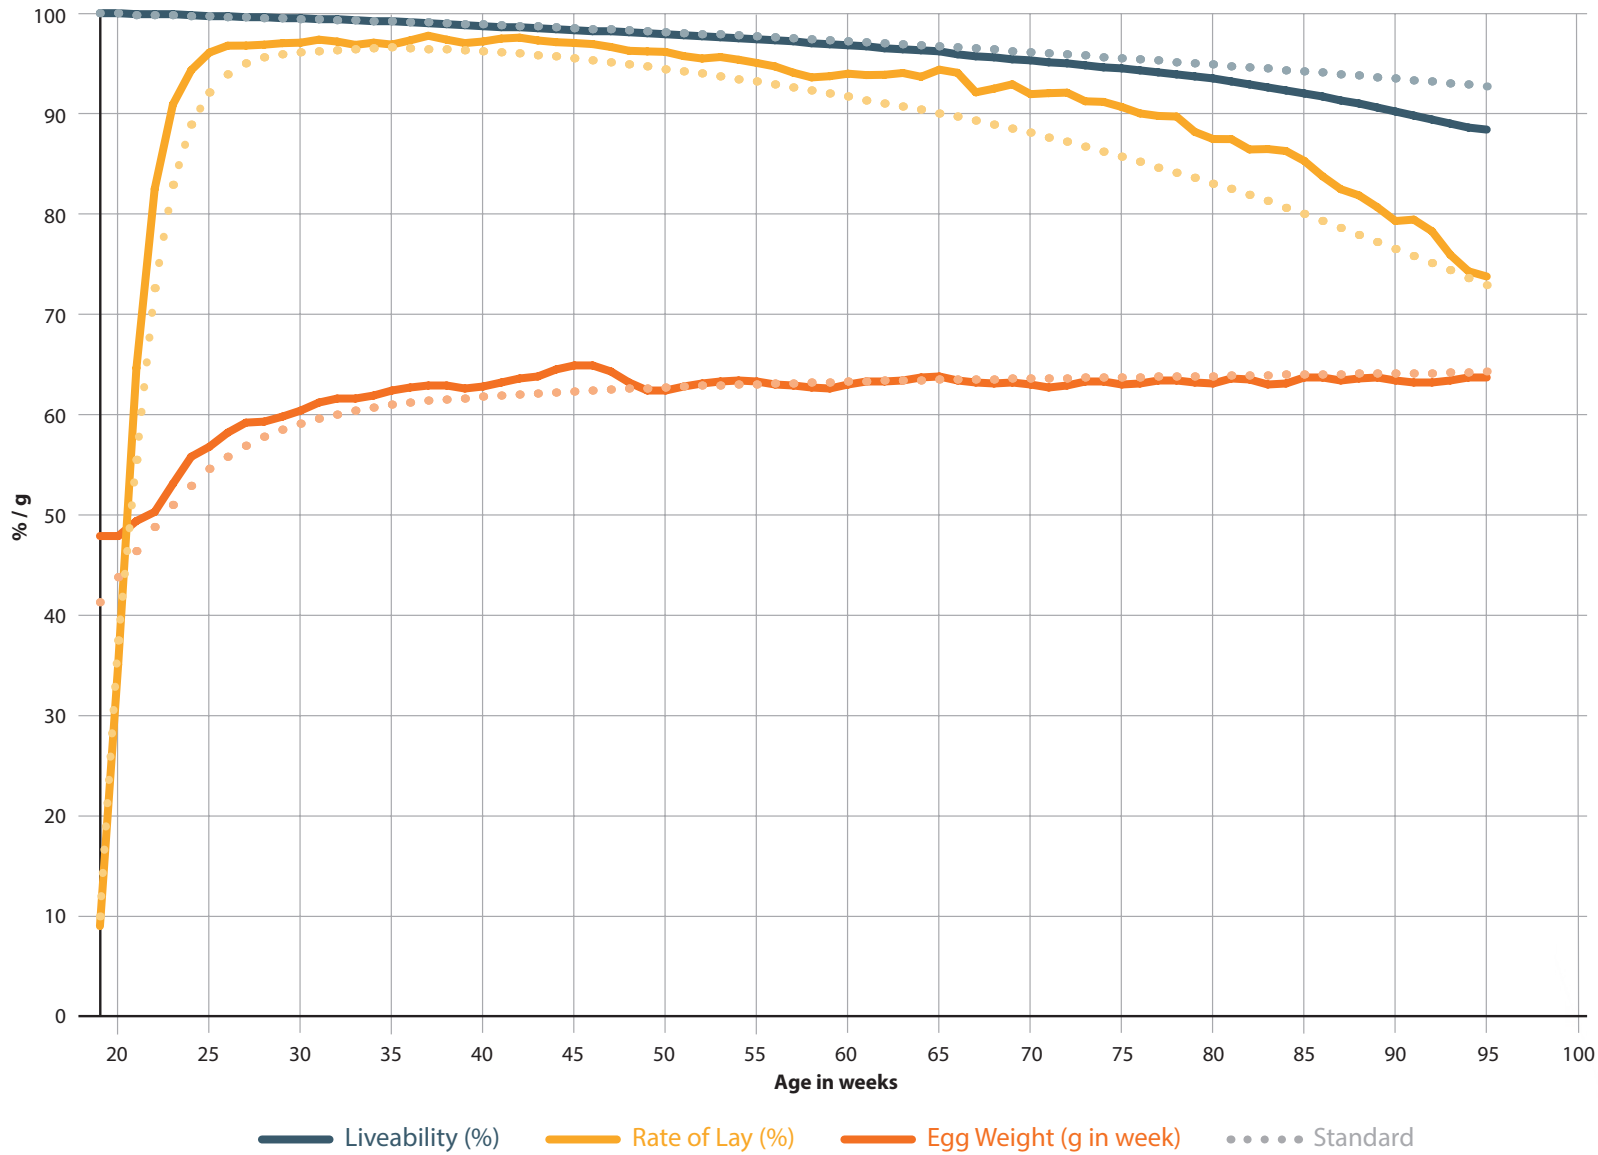

BREEDING FOR SUCCESS... TOGETHER

LOHMANN
BREEDERS

LOHMANN LSL-LITE

North America

104,632 hens

LAYERS
Cage Housing

at 100 weeks of age

Eggs / Hen Housed
503.3
Standard: 477.2

Egg Mass (kg)
30.9
Standard: 28.9

Weeks > 90 %
62
Standard: 41

at 105 weeks of age

Eggs / Hen Housed
525.4

Egg Mass (kg)
32.3

Weeks > 90 %
62

LOHMANN LSL-LITE

North America

243,843 hens

LAYERS
Cage Housing

at **95** weeks of age

Eggs / Hen Housed
463.2
 Standard: 454.5

Egg Mass (kg)
28.9
 Standard: 27.8

Weeks > 90 %
54
 Standard: 41

BREEDING FOR SUCCESS... TOGETHER

LOHMANN
BREEDERS

LOHMANN LSL-LITE

Asia

15,785 hens

LAYERS
Cage Housing

at
80
weeks
of age

Eggs / Hen Housed
392.7
Standard: 377.8

Egg Mass (kg)
24.4
Standard: 23.4

Weeks > 90 %
58
Standard: 41