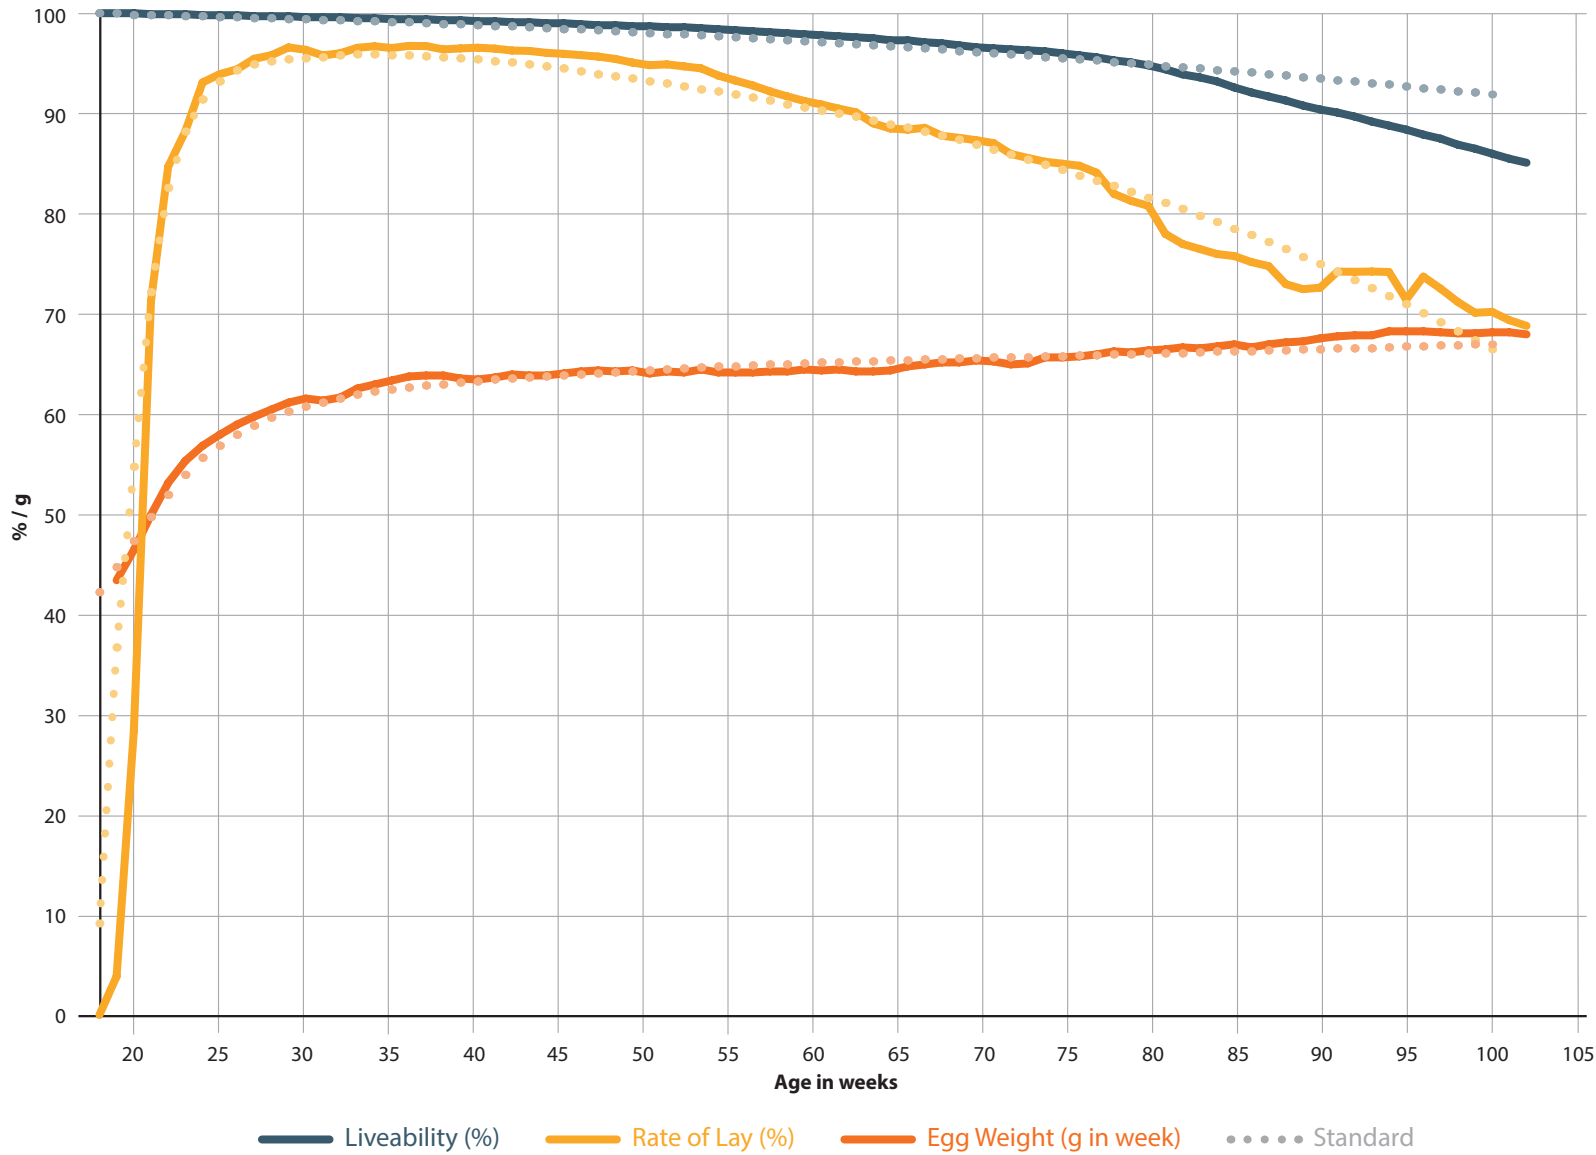

Field Data Results

LOHMANN BROWN
LOHMANN LSL

BREEDING FOR SUCCESS ... TOGETHER

LOHMANN
BREEDERS

LOHMANN LSL-CLASSIC

Asia

29,191 hens

LAYERS
Cage Housing

at 100 weeks of age

Eggs / Hen Housed
465.0
Standard: 471.1

Egg Mass (kg)
29.9
Standard: 29.8

Weeks > 90 %
39
Standard: 37

at 102 weeks of age

Eggs / Hen Housed
473.3

Egg Mass (kg)
30.5

Weeks > 90 %
39

BREEDING FOR SUCCESS... TOGETHER

LOHMANN
BREEDERS

LOHMANN LSL-CLASSIC

Middle East

43,132 hens

LAYERS
Cage Housing

at **88** weeks of age

Eggs / Hen Housed
421.1
Standard: 415.5