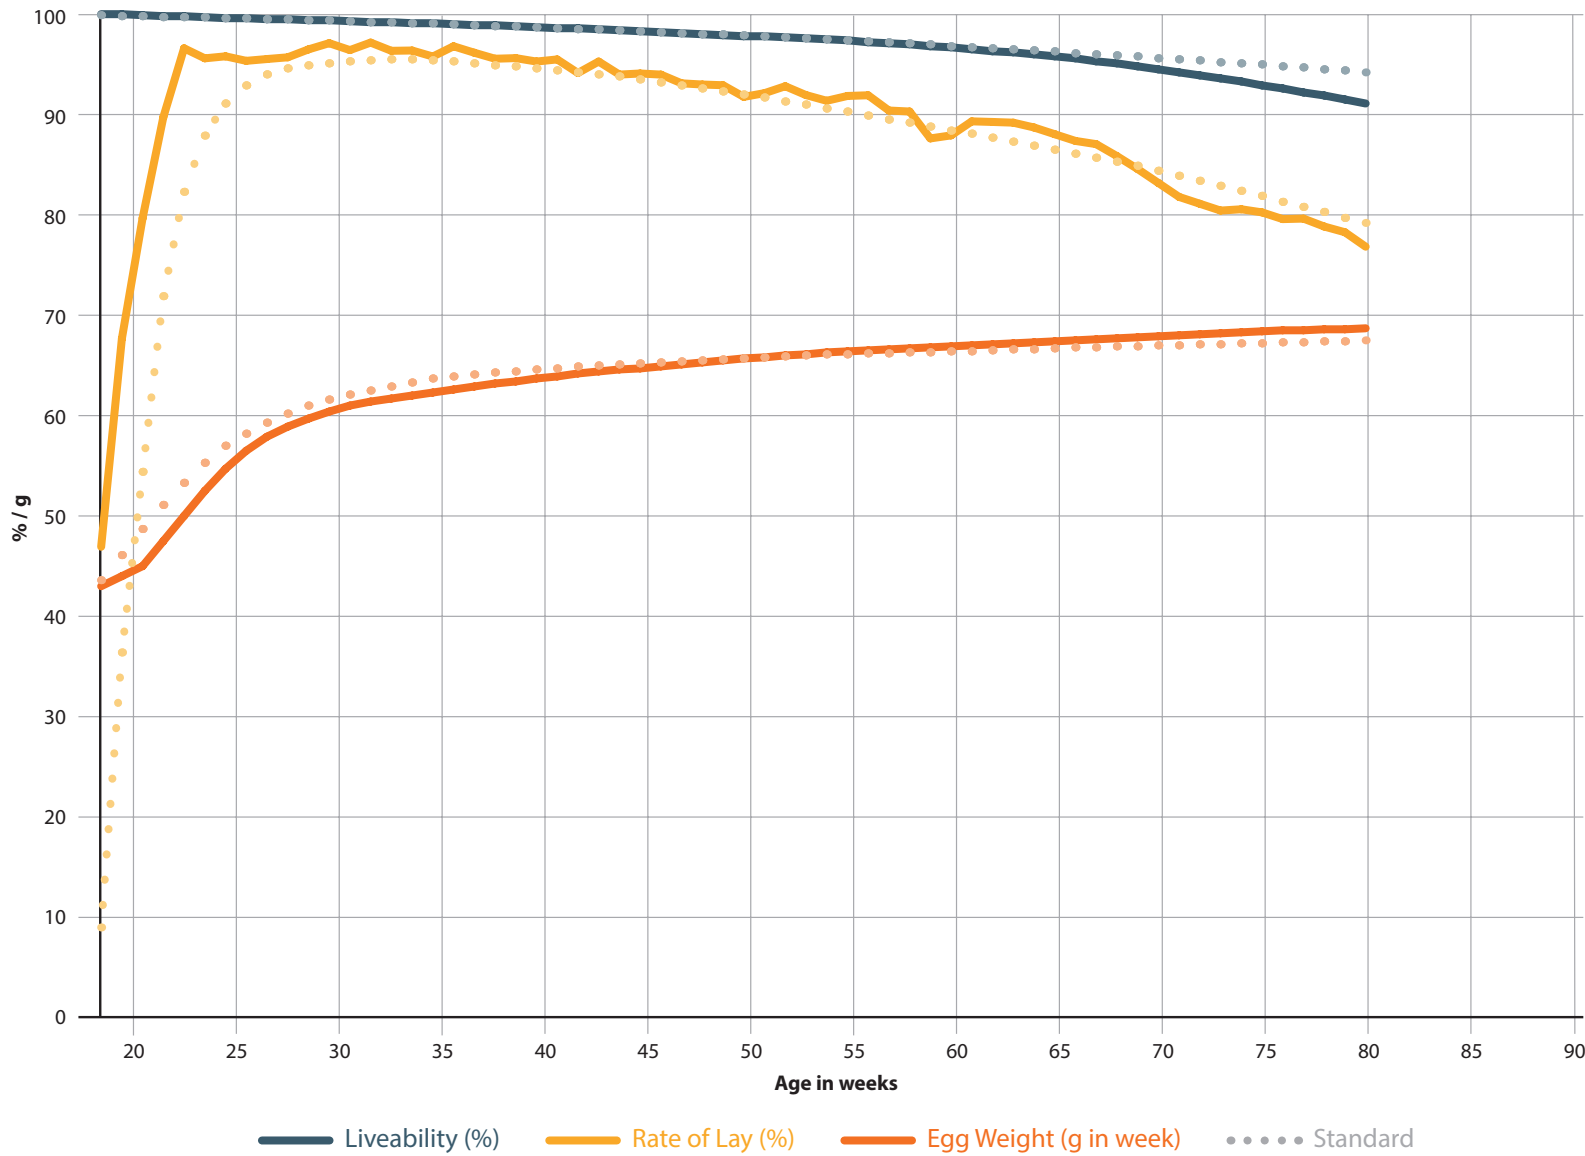

BREEDING FOR SUCCESS... TOGETHER

LOHMANN
BREEDERS

LOHMANN LSL-LITE

North America

119,093 hens

LAYERS
Cage Housing

at **86 weeks of age**

Eggs / Hen Housed
423.5
Standard: 409.9

Egg Mass (kg)
25.8
Standard: 25.0

Weeks > 90 %
51
Standard: 41

BREEDING FOR SUCCESS... TOGETHER

LOHMANN
BREEDERS

LOHMANN BROWN-CLASSIC

Latin America

91,211 hens

LAYERS
Cage Housing

at
80 weeks of age

Eggs / Hen Housed
376.8
Standard: 366.8

Egg Mass (kg)
23.8
Standard: 23.4

Weeks > 90 %
36
Standard: 31

BREEDING FOR SUCCESS... TOGETHER

LOHMANN
BREEDERS

LOHMANN BROWN-CLASSIC

Latin America

91,711 hens

LAYERS
Cage Housing

at
80
weeks
of age

Eggs / Hen Housed
375.1
Standard: 366.8

Egg Mass (kg)
24.1
Standard: 23.5

Weeks > 90 %
37
Standard: 31

BREEDING FOR SUCCESS... TOGETHER

LOHMANN
BREEDERS