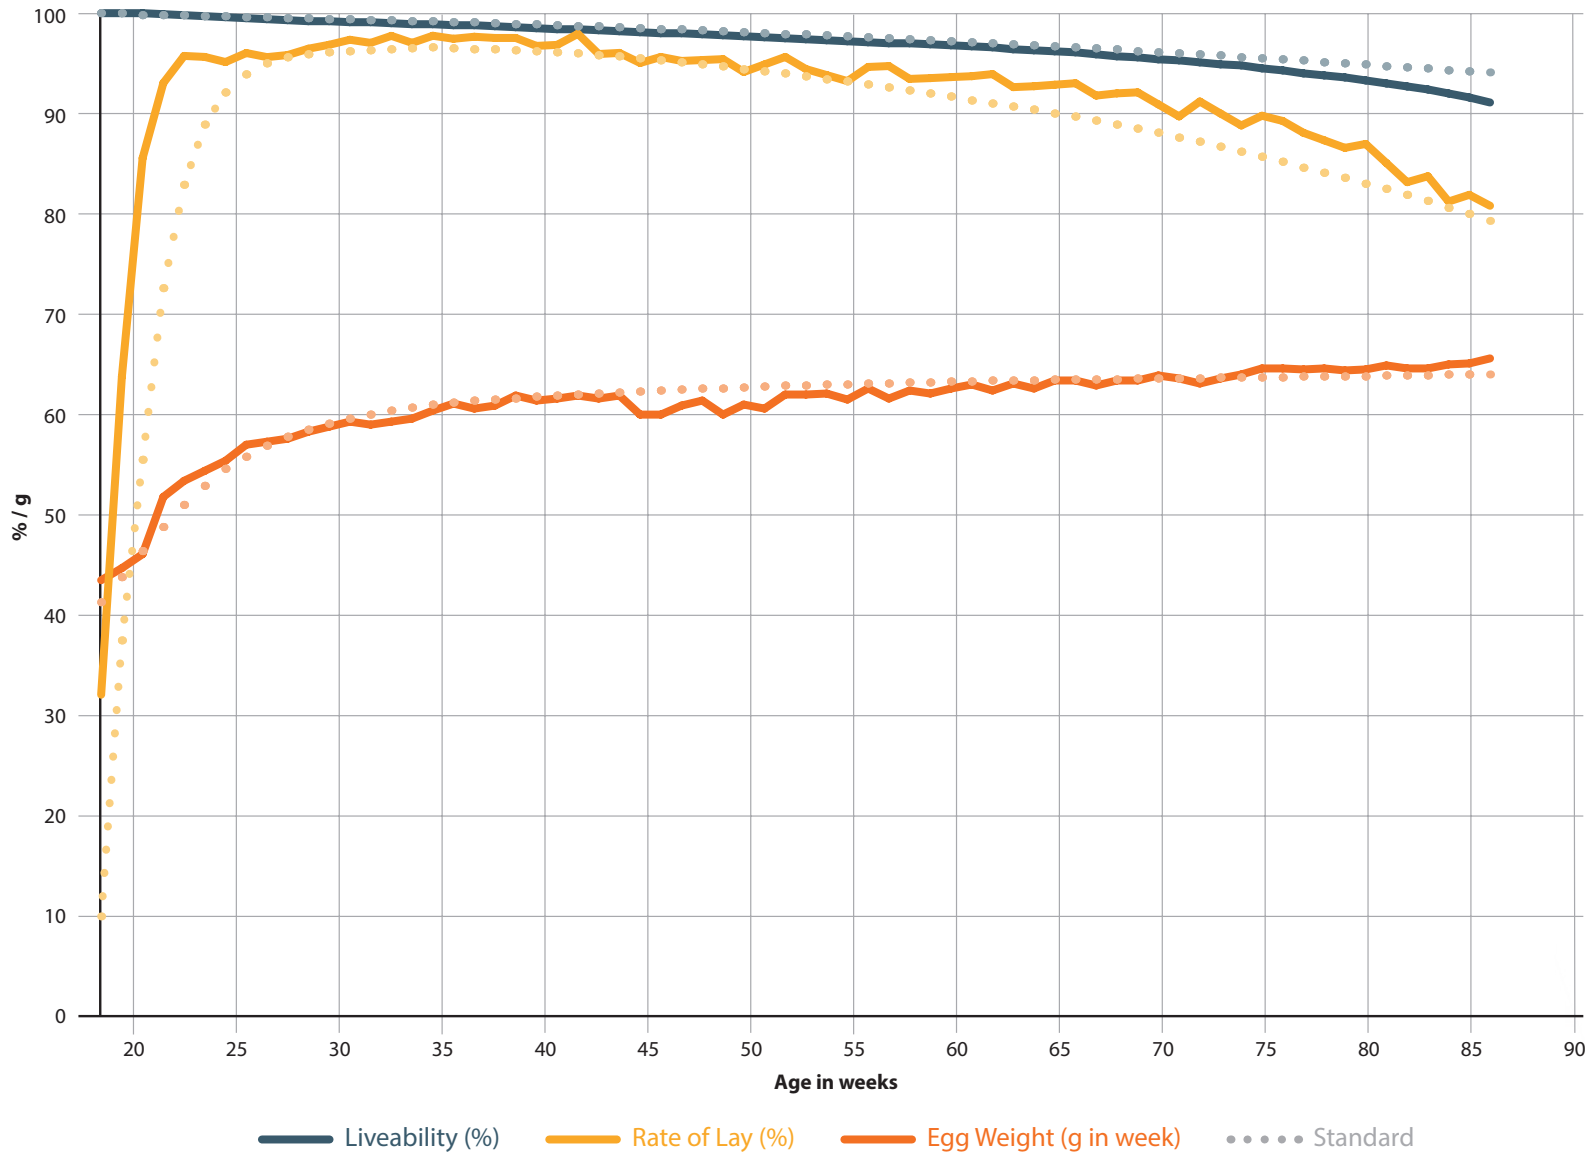

LOHMANN LSL-LITE

Asia

15,785 hens

LAYERS
Cage Housing

at
80
weeks
of age

Eggs / Hen Housed
392.7
Standard: 377.8

Egg Mass (kg)
24.4
Standard: 23.4

Weeks > 90 %
58
Standard: 41

BREEDING FOR SUCCESS... TOGETHER

LOHMANN
BREEDERS

LOHMANN LSL-LITE

North America

119,093 hens

LAYERS
Cage Housing

at **86 weeks of age**

Eggs / Hen Housed
423.5
Standard: 409.9

Egg Mass (kg)
25.8
Standard: 25.0

Weeks > 90 %
51
Standard: 41

BREEDING FOR SUCCESS... TOGETHER

LOHMANN
BREEDERS

LOHMANN BROWN-CLASSIC

Latin America

91,211 hens

LAYERS
Cage Housing

at
80 weeks of age

Eggs / Hen Housed
376.8
Standard: 366.8

Egg Mass (kg)
23.8
Standard: 23.4

Weeks > 90 %
36
Standard: 31

BREEDING FOR SUCCESS... TOGETHER

LOHMANN
BREEDERS

LOHMANN BROWN-CLASSIC

Latin America