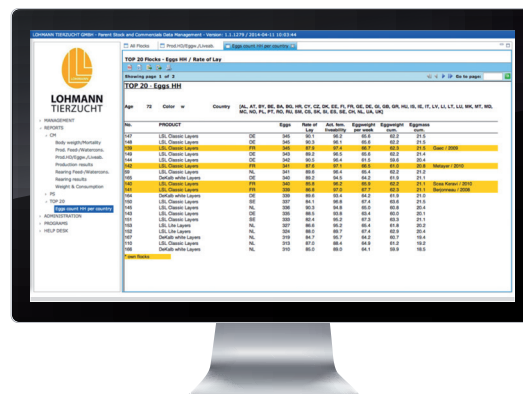

Peer Report of whole Database