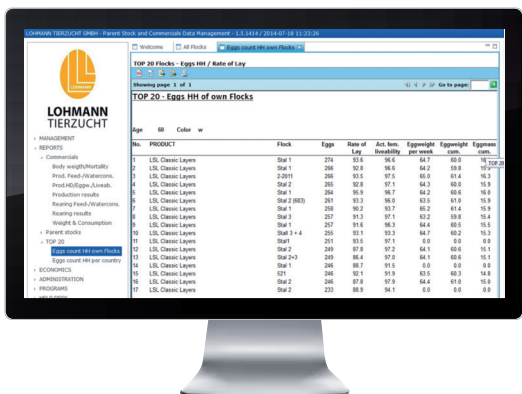

LOHMANN TIERZUCHT FLOCKMAN4U

DATA RECORDING AND
FLOCK MANAGEMENT SERVICE

**LOHMANN
TIERZUCHT**

FLOCKMAN4U

DATA RECORDING AND FLOCK MANAGEMENT SERVICE

- web-based, easy accessible data managing and monitoring tool for parent stock and commercial flocks to find under <http://ltz.flockman4u.com>

Input of Data

How to access this new tool?

- Apply for a customer access at ts@ltz.de
- Sign our mutual non-disclosure agreement
- Get a customer number, username and password
- GET STARTED WITH <http://ltz.flockman4u.com>

Diagram and Table of Performance

The Main Advantages are:

- Customer can easily collect and record data of his own flock.
- Single flock results are shown as graphs and tables.
- A peer report ranks the customer's own flock is according to egg number/HH.
- A worldwide database is built up, which gives reliable information about the performance of our birds and makes calculations and analysis much easier.
- The anonymous comparison with similar flocks in the database is a valuable and interesting evaluation.
- With the input of additional information such as housing system, density, climate etc. even more reliable comparisons are possible.
- The lighting program software for open houses is implemented.
- Input and treatment of economic data is in the pipeline.