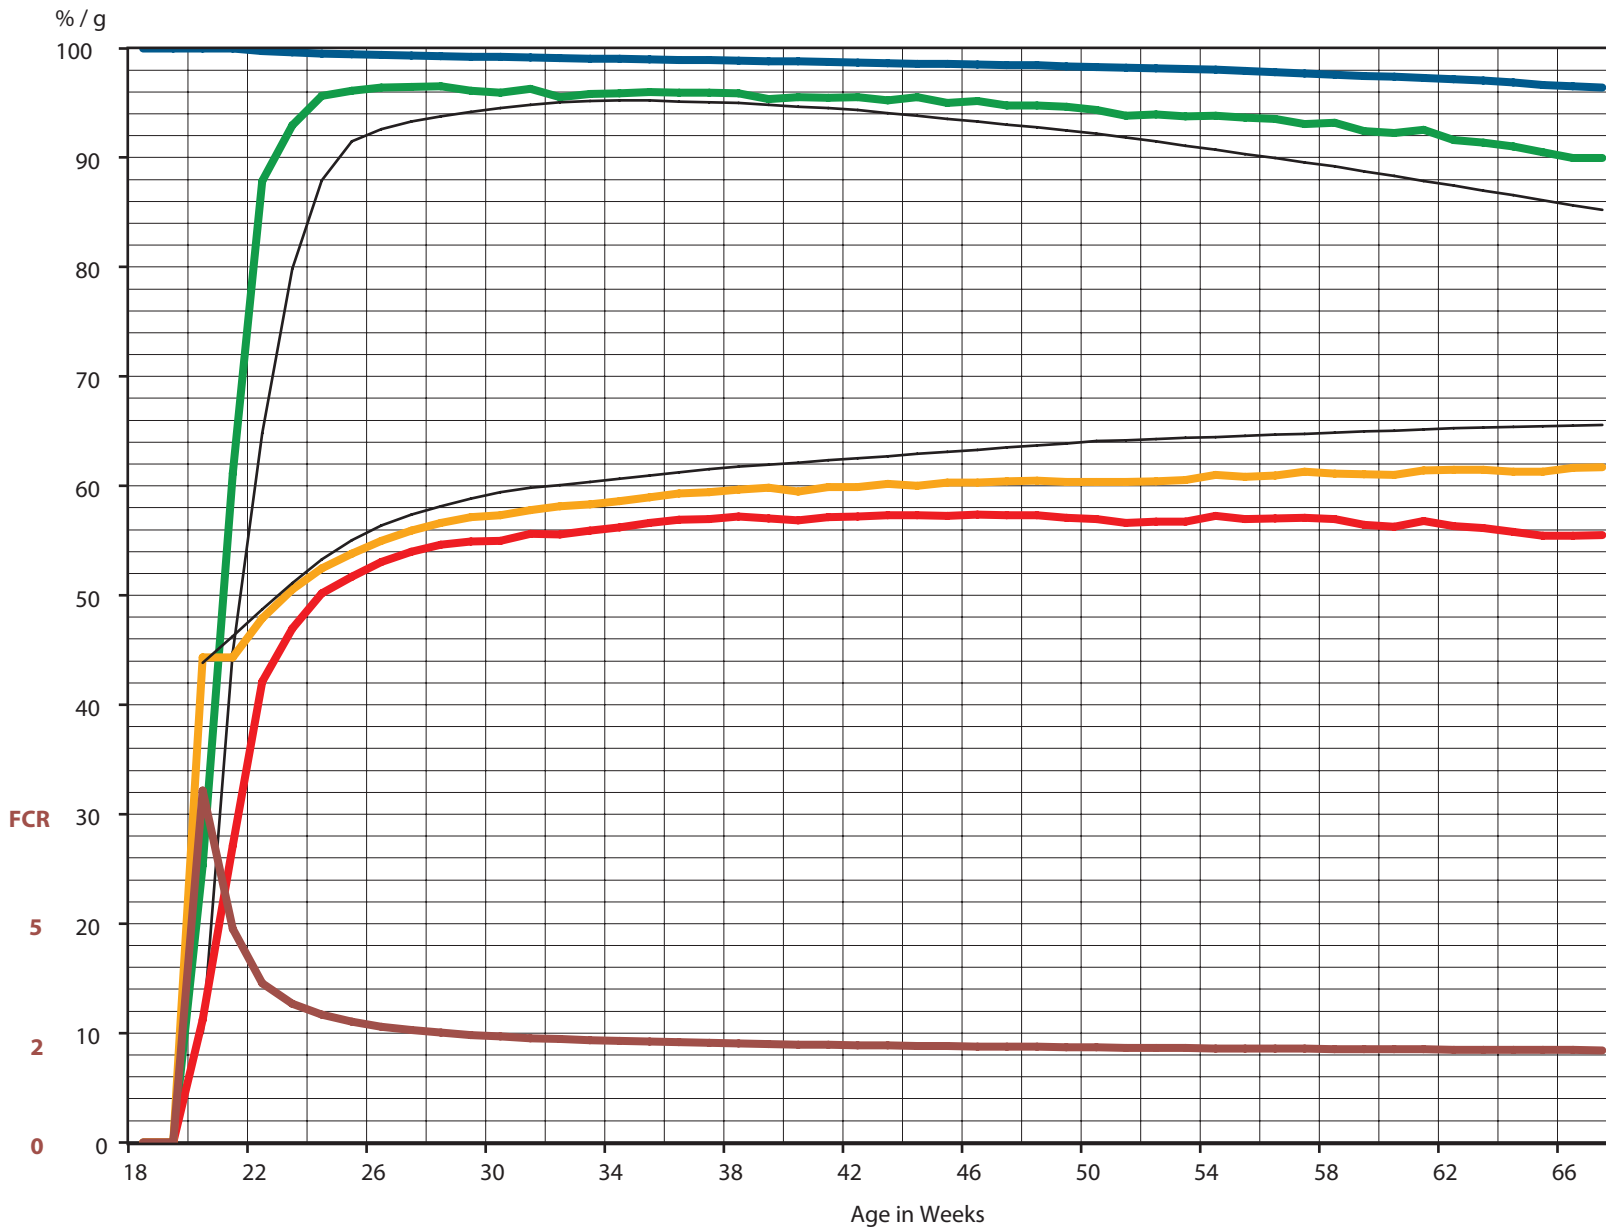

# LOHMANN BROWN-LITE

Europe > Aviary system

LOHMANN BREEDERS

**at 78 weeks of age**

Eggs / H.H.	366.7 (346.5 Std.)
Egg Mass / H.H.	22.46 kg (21.61 kg Std.)
Weeks > 90 %	46

H.H. = Hen Housed Std. = Standard

# LOHMANN BROWN-LITE

Europe > Aviary system

LOHMANN BREEDERS

**at 79 weeks of age**

Eggs / H.H.	372.5 (351.6 Std.)
Egg Mass / H.H.	22.94 kg (21.94 kg Std.)
Weeks > 90 %	48

H.H. = Hen Housed Std. = Standard

Liveability (%)

Rate of Lay (%)

Egg Weight (g in week)

Egg Mass (g/H.D. in week)

FCR kg/kg (cumulative)

# LOHMANN BROWN-LITE

Europe > Aviary system

LOHMANN  
BREEDERS

**at 67 weeks of age**

Eggs / H.H.	304.5 (288.0 Std.)
Egg Mass / H.H.	17.89 kg (17.75 kg Std.)
Weeks > 90 %	43

H.H. = Hen Housed Std. = Standard