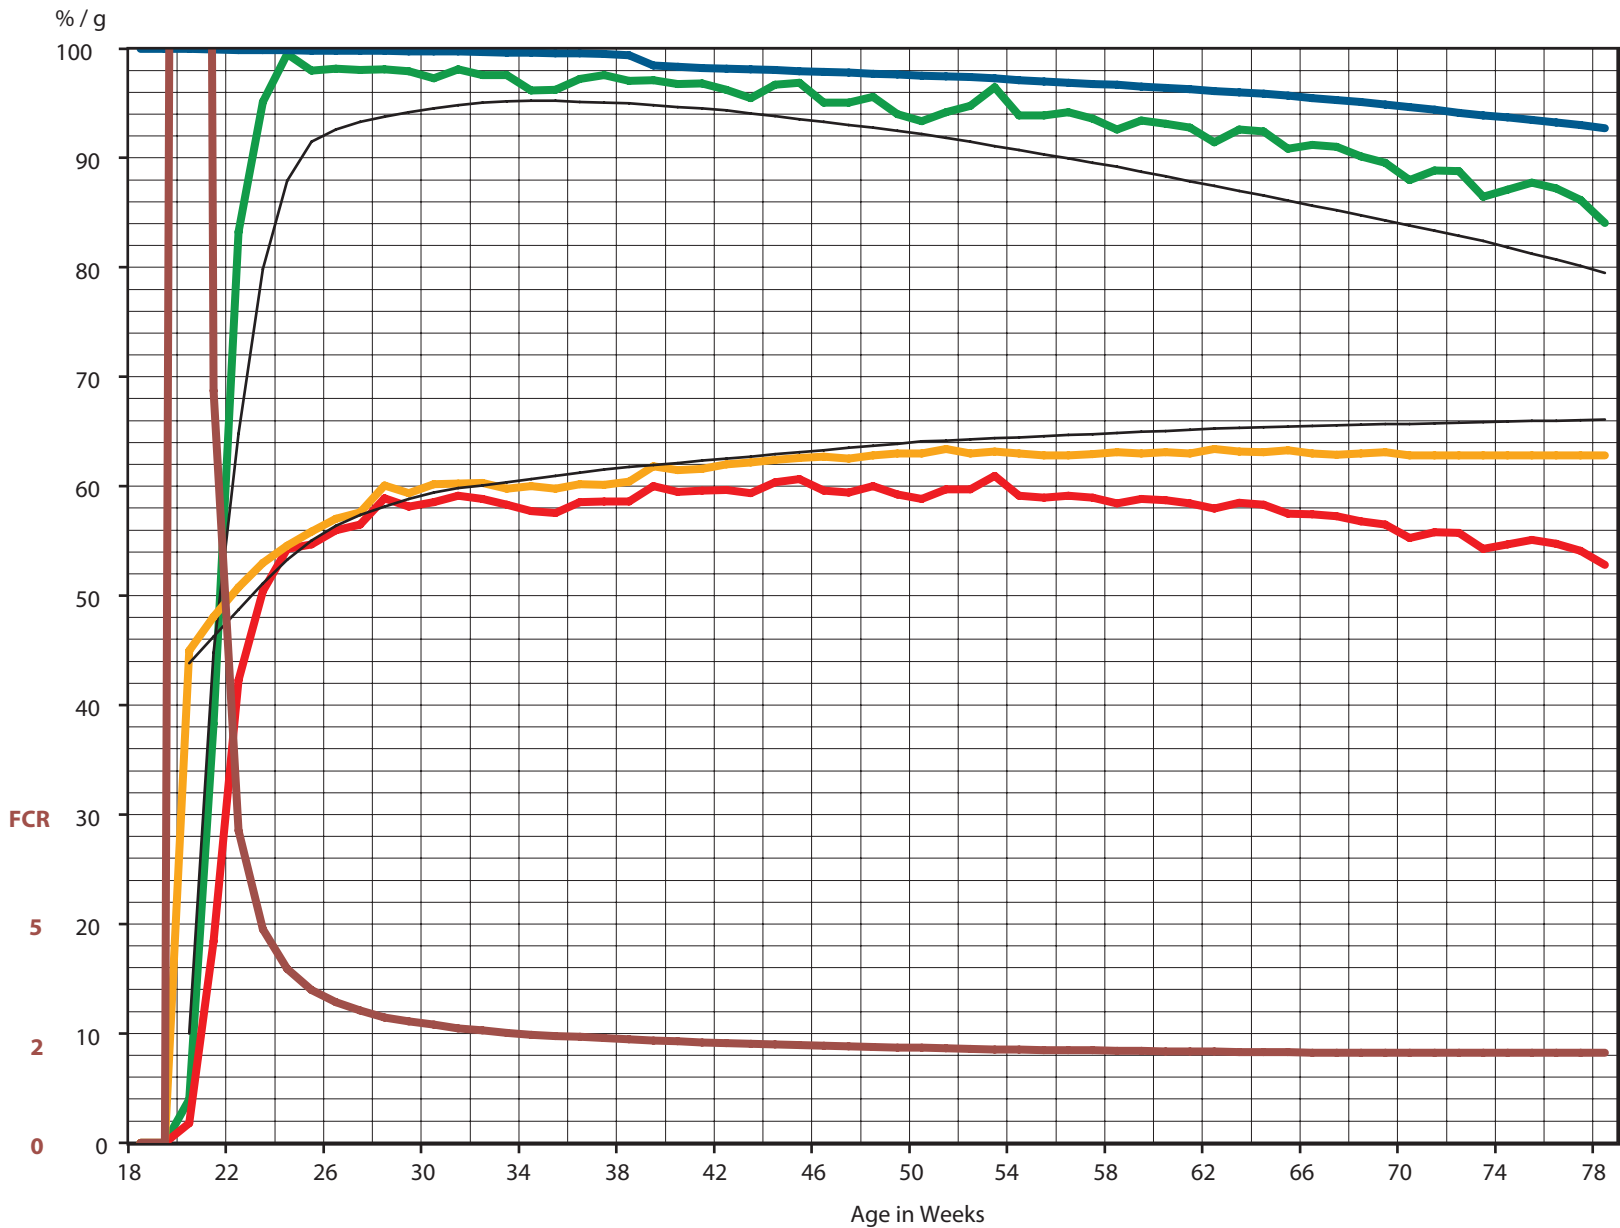

# LOHMANN BROWN-LITE

LAYERS

**FIELD DATA RESULTS**  
ALTERNATIVE HOUSING

BREEDING FOR SUCCESS ... TOGETHER

**LOHMANN**  
BREEDERS

# LOHMANN BROWN-LITE

Europe > Aviary system

LOHMANN BREEDERS

**at 78 weeks of age**

Eggs / H.H.	366.7 (346.5 Std.)
Egg Mass / H.H.	22.46 kg (21.61 kg Std.)
Weeks > 90 %	46

H.H. = Hen Housed Std. = Standard

# LOHMANN BROWN-LITE

Europe > Aviary system

LOHMANN BREEDERS

**at 79 weeks of age**

Eggs / H.H.	372.5 (351.6 Std.)
Egg Mass / H.H.	22.94 kg (21.94 kg Std.)
Weeks > 90 %	48

H.H. = Hen Housed Std. = Standard

# LOHMANN BROWN-LITE

Europe > Aviary system

LOHMANN  
BREEDERS

**at 67 weeks of age**

Eggs / H.H.	304.5 (288.0 Std.)
Egg Mass / H.H.	17.89 kg (17.75 kg Std.)
Weeks > 90 %	43

H.H. = Hen Housed Std. = Standard