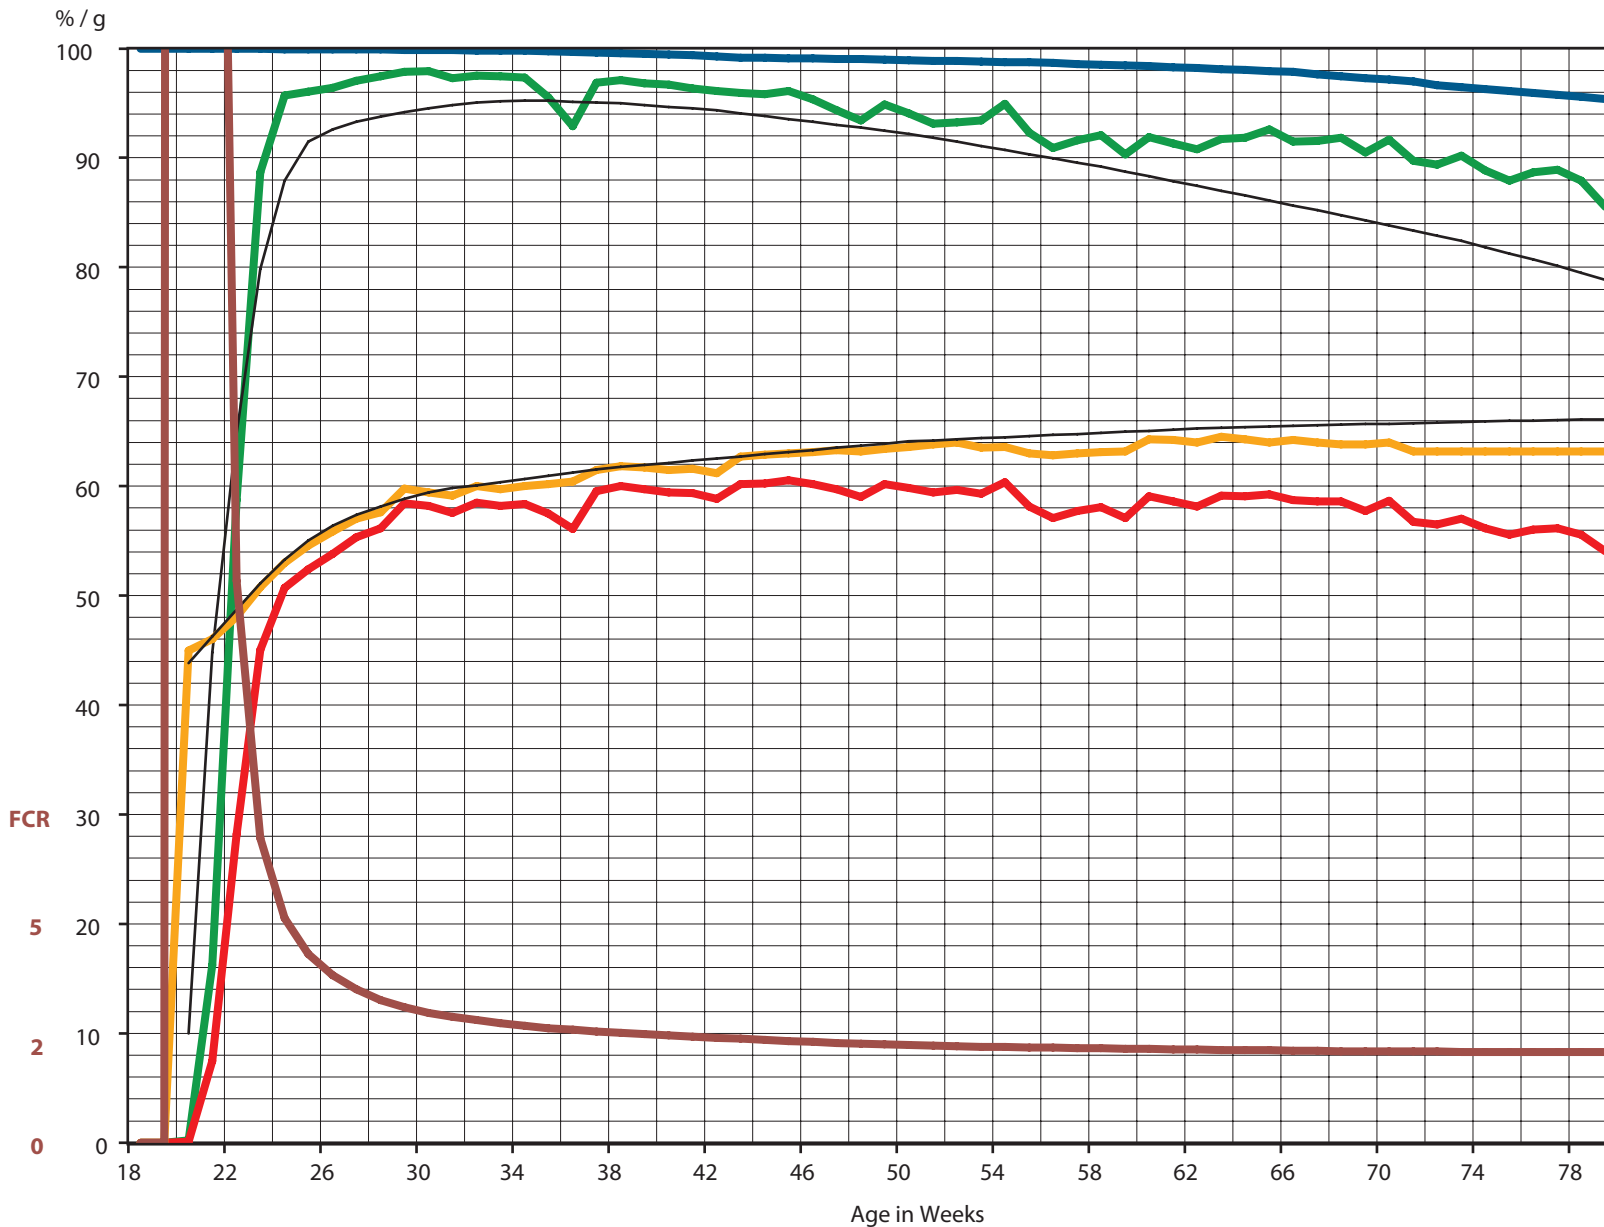

# LOHMANN BROWN-LITE

Europe > Aviary system

LOHMANN BREEDERS

**at 78 weeks of age**

Eggs / H.H.	366.7 (346.5 Std.)
Egg Mass / H.H.	22.46 kg (21.61 kg Std.)
Weeks > 90 %	46

H.H. = Hen Housed Std. = Standard

Liveability (%)    Rate of Lay (%)    Egg Weight (g in week)    Egg Mass (g/H.D. in week)    FCR kg/kg (cumulative)

# LOHMANN BROWN-LITE

Europe > Aviary system

LOHMANN BREEDERS

**at 79 weeks of age**

Eggs / H.H.	372.5 (351.6 Std.)
Egg Mass / H.H.	22.94 kg (21.94 kg Std.)
Weeks > 90 %	48

H.H. = Hen Housed Std. = Standard

# LOHMANN BROWN-LITE

Europe > Aviary system

LOHMANN  
BREEDERS

**at 67 weeks of age**

Eggs / H.H.	304.5 (288.0 Std.)
Egg Mass / H.H.	17.89 kg (17.75 kg Std.)
Weeks > 90 %	43

H.H. = Hen Housed Std. = Standard