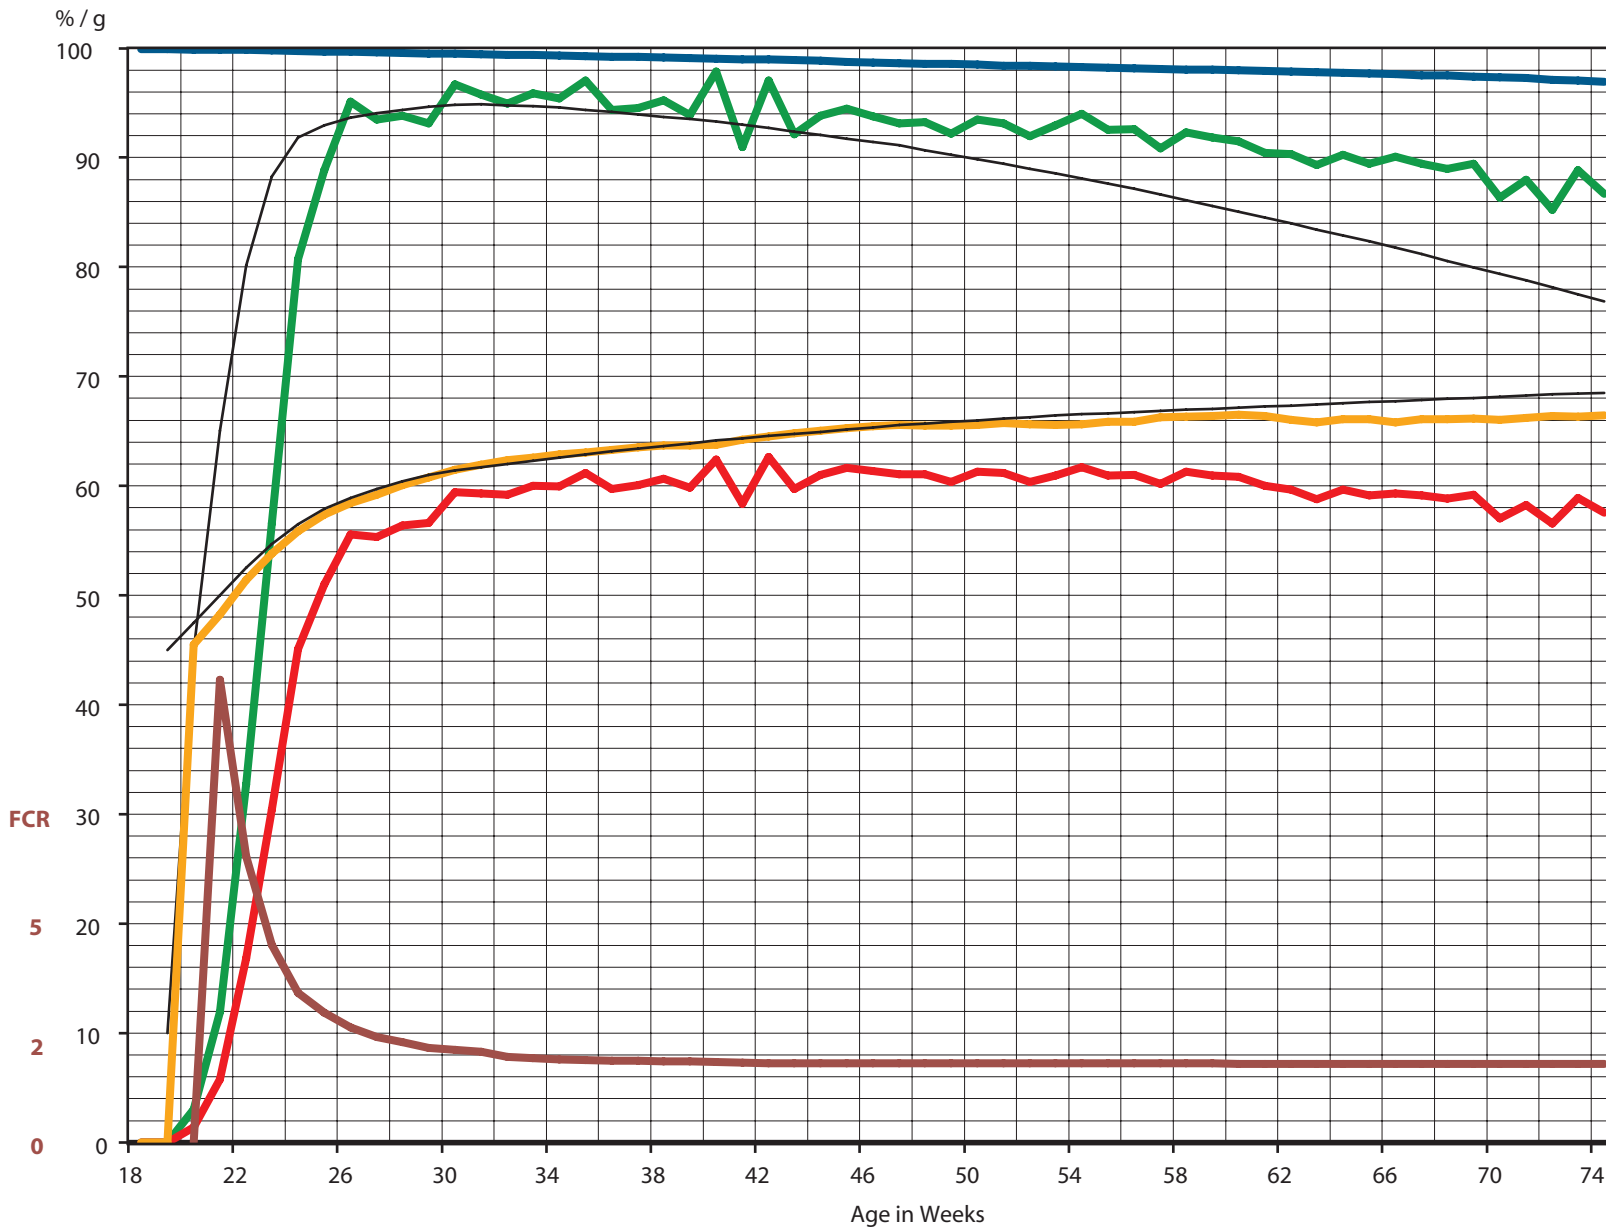

# LOHMANN BROWN-CLASSIC

China

LOHMANN BREEDERS

at 72 weeks of age

Eggs / H.H.	331.2 (320.0 Std.)
Egg Mass / H.H.	20.45 kg (20.44 kg Std.)
Weeks > 90 %	41

H.H. = Hen Housed Std. = Standard

Liveability (%)

Rate of Lay (%)

Egg Weight (g in week)

Egg Mass (g/H.D. in week)

FCR kg/kg (cumulative)

# LOHMANN BROWN-CLASSIC

Europe > enriched cages

LOHMANN BREEDERS

**at 74 weeks of age**

Eggs / H.H.	331.3 (327.5 Std.)
Egg Mass / H.H.	21.22 kg (20.96 kg Std.)
Weeks > 90 %	39

H.H. = Hen Housed Std. = Standard