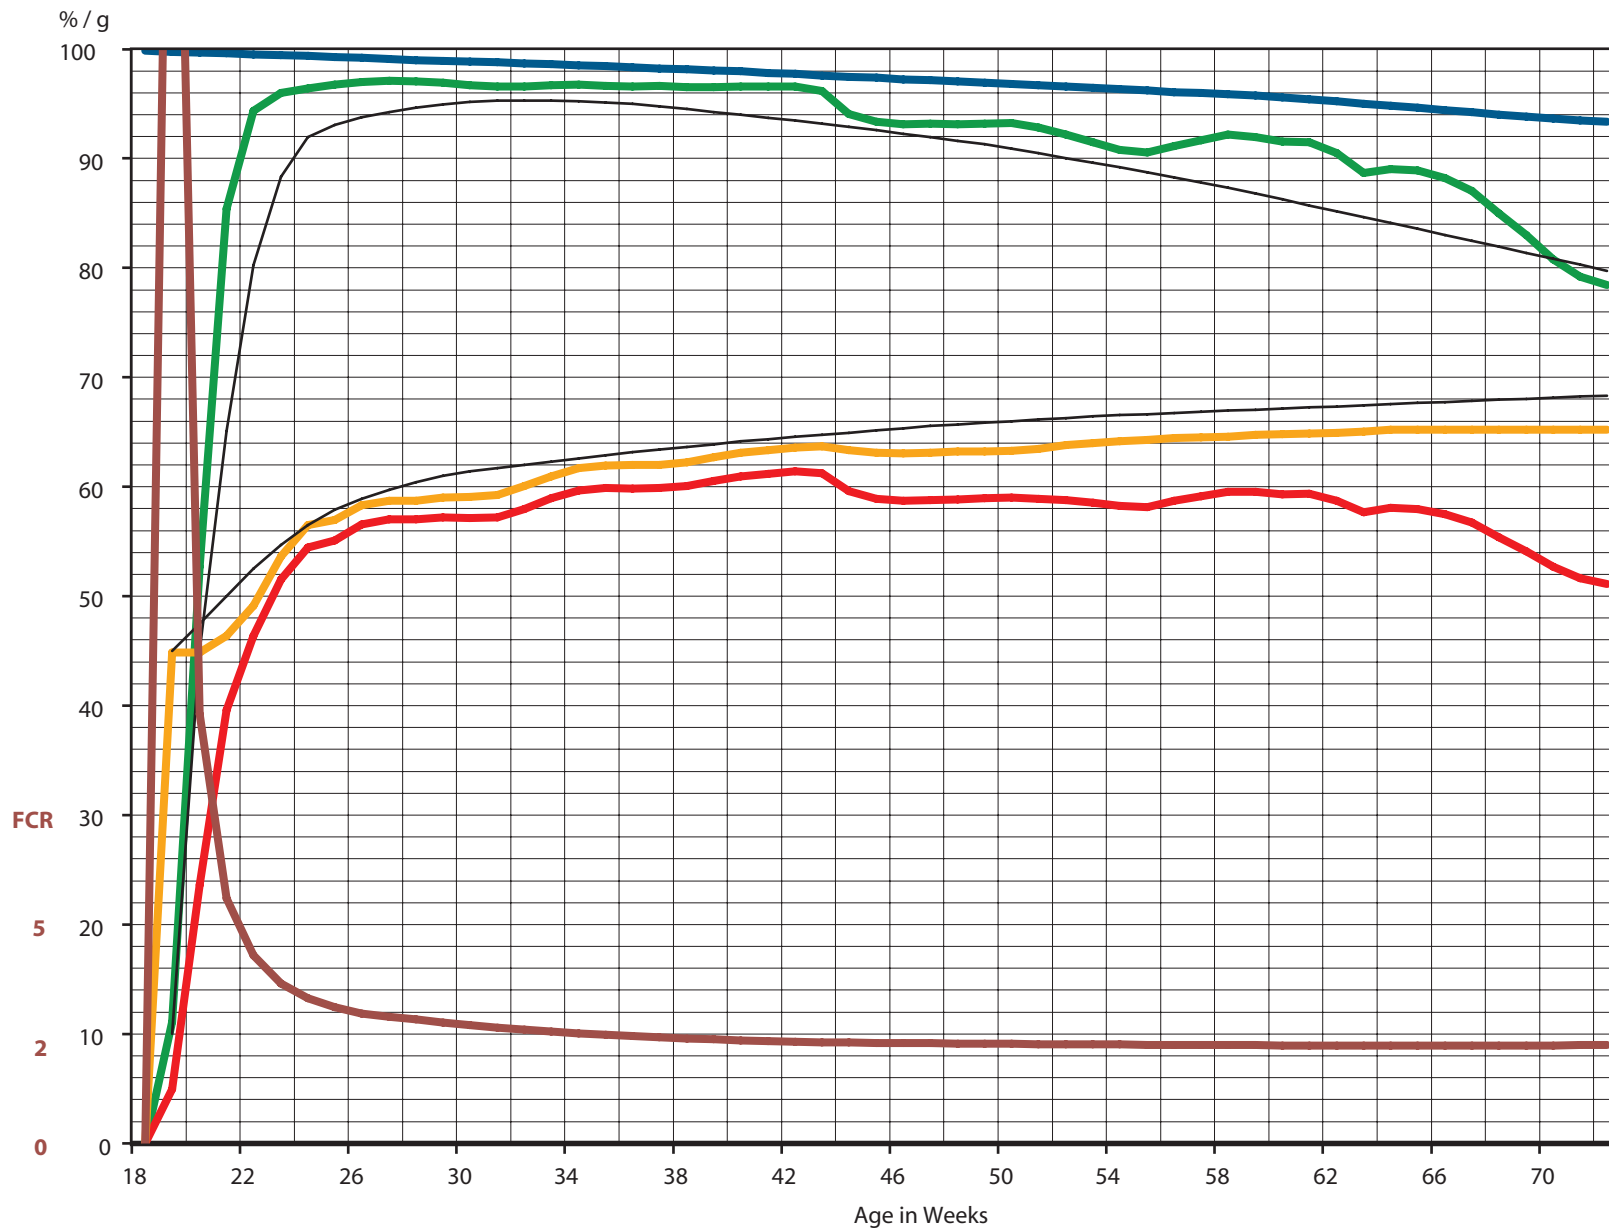

# LOHMANN BROWN-CLASSIC

LAYERS

## FIELD DATA RESULTS

CAGE HOUSING

BREEDING FOR SUCCESS ... TOGETHER

**LOHMANN**  
BREEDERS

# LOHMANN BROWN-CLASSIC

China

LOHMANN BREEDERS

at 72 weeks of age

Eggs / H.H.	331.2 (320.0 Std.)
Egg Mass / H.H.	20.45 kg (20.44 kg Std.)
Weeks > 90 %	41

H.H. = Hen Housed Std. = Standard

Liveability (%)

Rate of Lay (%)

# LOHMANN BROWN-CLASSIC

Europe > enriched cages

LOHMANN BREEDERS

**at 74 weeks of age**

Eggs / H.H.	331.3 (327.5 Std.)
Egg Mass / H.H.	21.22 kg (20.96 kg Std.)
Weeks > 90 %	39

H.H. = Hen Housed Std. = Standard