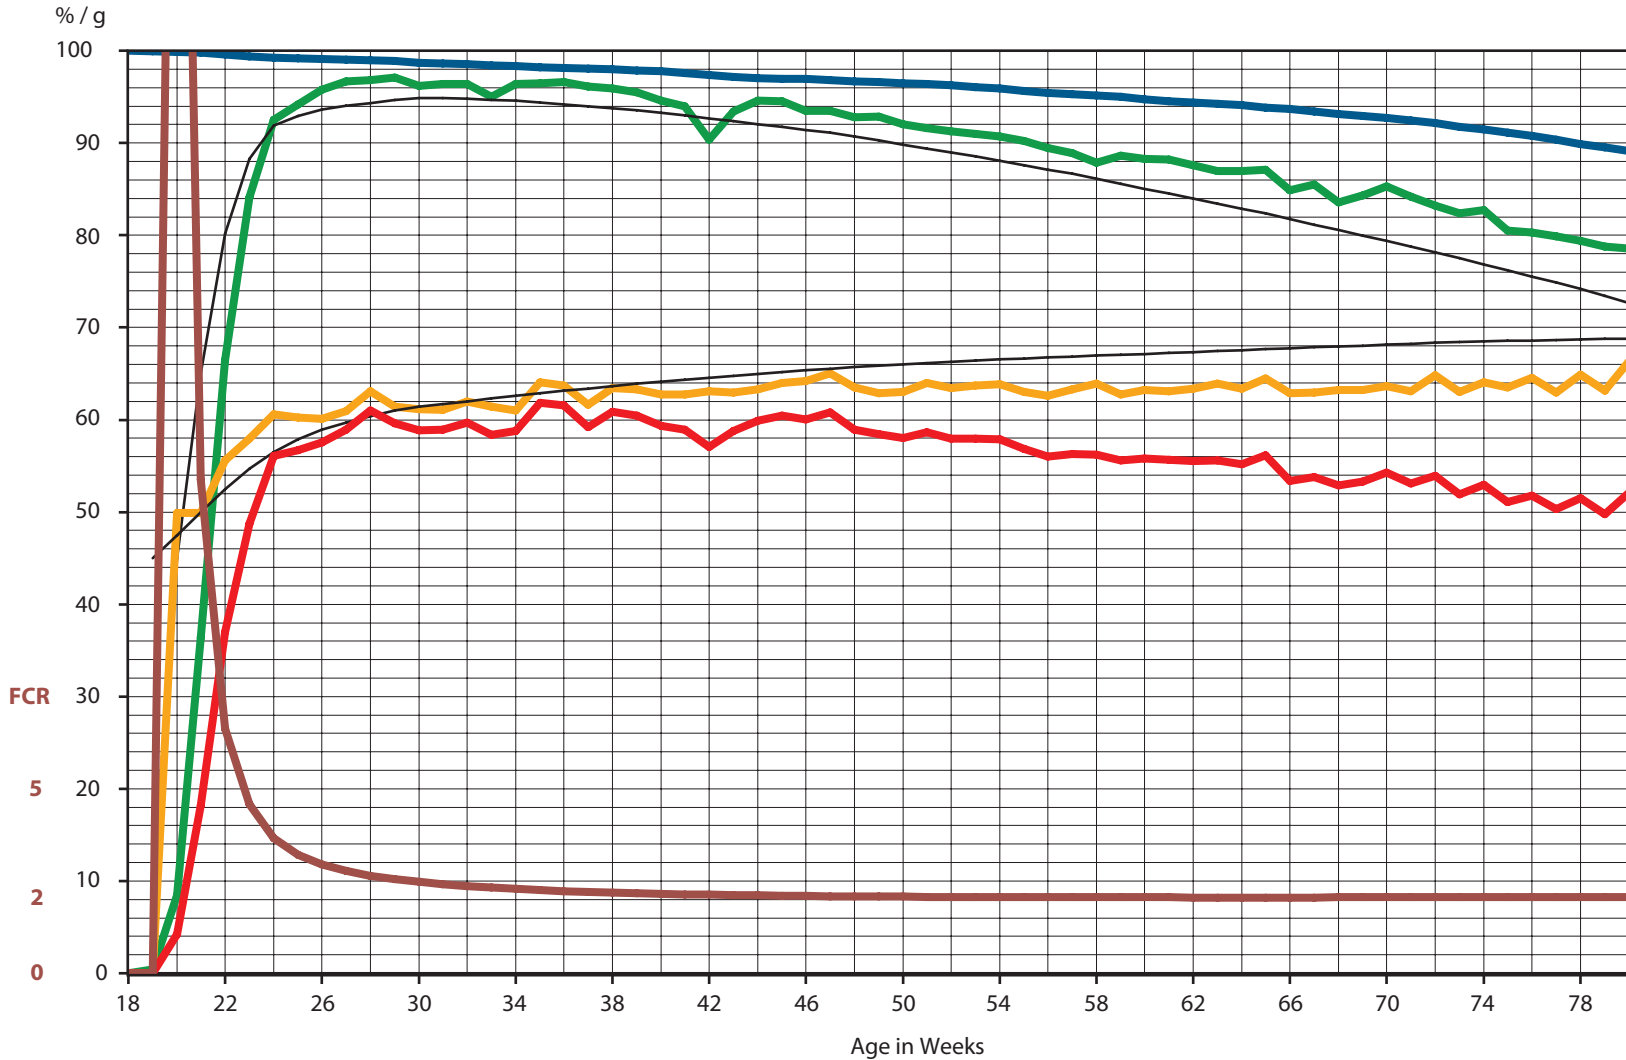

# LOHMANN BROWN-CLASSIC

China

LOHMANN BREEDERS

at 72 weeks of age

Eggs / H.H.	331.2 (320.0 Std.)
Egg Mass / H.H.	20.45 kg (20.44 kg Std.)
Weeks > 90 %	41

H.H. = Hen Housed Std. = Standard

Liveability (%)

Rate of Lay (%)

## at 81 weeks of age

<b>Eggs / H.H.</b>	317.5 (361.8 Std.)
<b>Egg Mass / H.H.</b>	22.07 kg (23.31 kg Std.)
<b>Weeks &gt; 90 %</b>	28

H.H. = Hen Housed Std. = Standard

Liveability (%)

Rate of Lay (%)

Egg Weight (g in week)

Egg Mass (g/H.D. in week)

FCR kg/kg (cumulative)

## at 81 weeks of age

Eggs / H.H.	362.2 (361.8 Std.)
Egg Mass / H.H.	22.72 kg (23.31 kg Std.)
Weeks > 90 %	32

H.H. = Hen Housed Std. = Standard

Liveability (%)

Rate of Lay (%)

Egg Weight (g in week)

Egg Mass (g / H.D. in week)