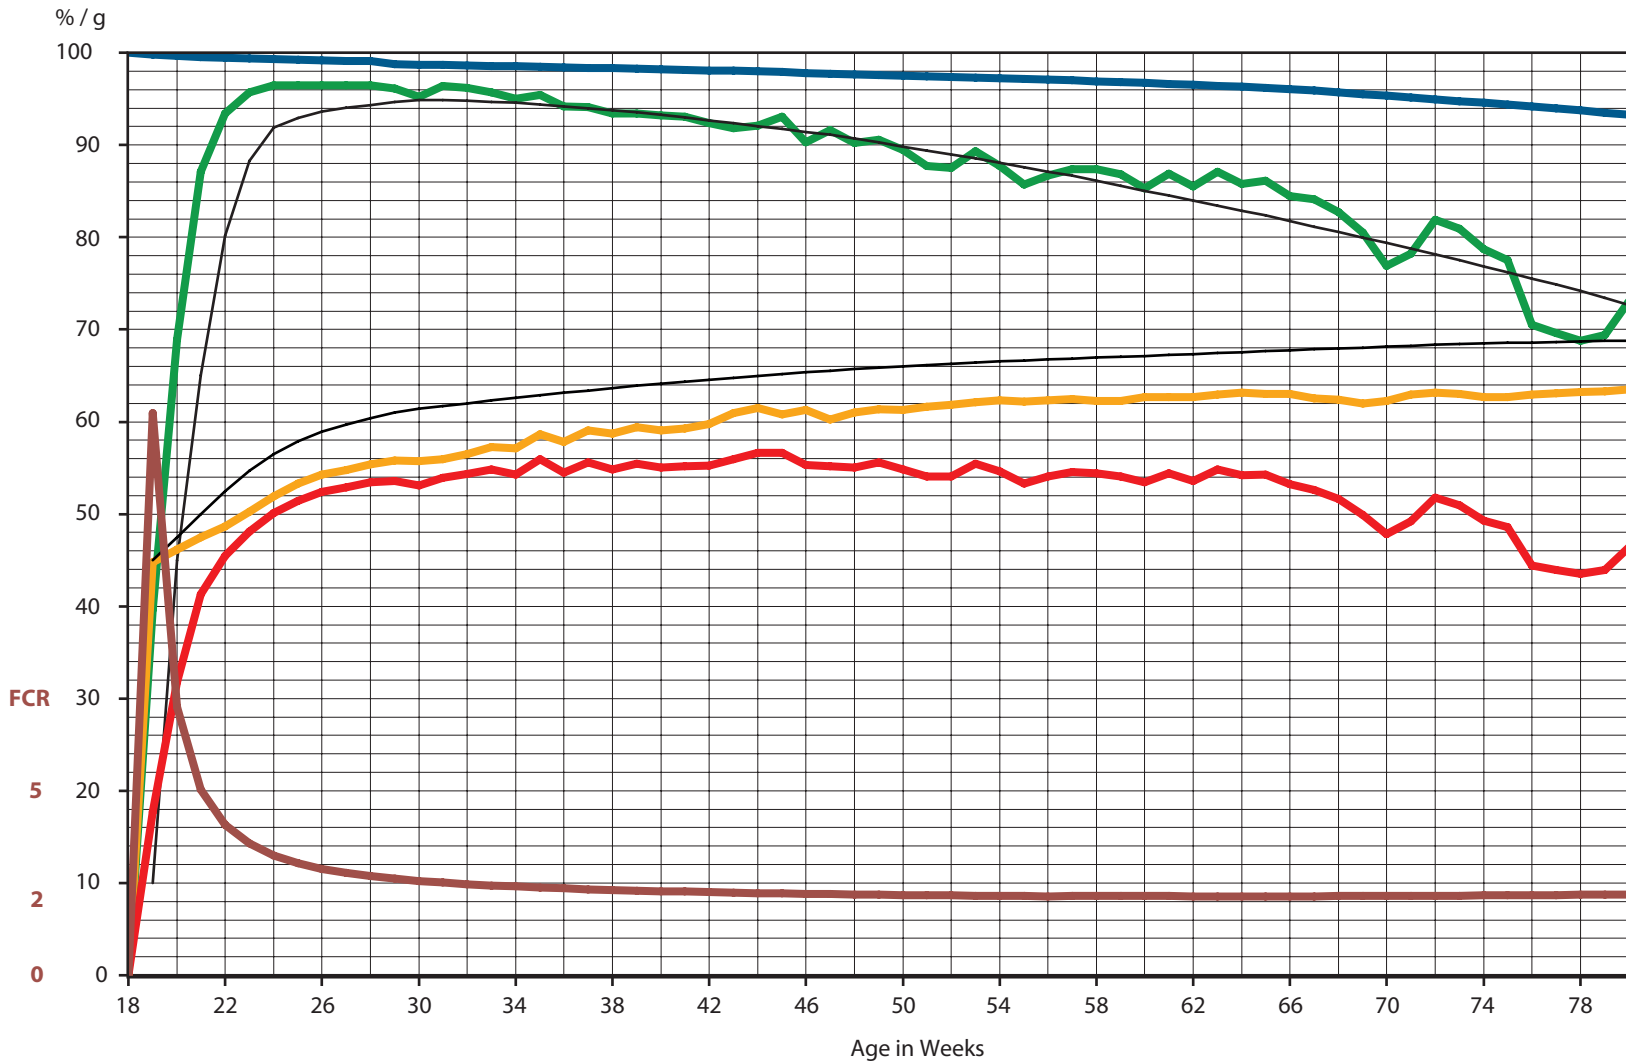

# LOHMANN BROWN-CLASSIC

China

LOHMANN BREEDERS

at 72 weeks of age

Eggs / H.H.	331.2 (320.0 Std.)
Egg Mass / H.H.	20.45 kg (20.44 kg Std.)
Weeks > 90 %	41

H.H. = Hen Housed Std. = Standard

Liveability (%)

Rate of Lay (%)

# LOHMANN BROWN-CLASSIC

Europe > enriched cages

LOHMANN BREEDERS

**at 74 weeks of age**

Eggs / H.H.	331.3 (327.5 Std.)
Egg Mass / H.H.	21.22 kg (20.96 kg Std.)
Weeks > 90 %	39

H.H. = Hen Housed Std. = Standard

Liveability (%)    Rate of Lay (%)    Egg Weight (g in week)    Egg Mass (g/H.D. in week)    FCR kg/kg (cumulative)

## at 81 weeks of age

<b>Eggs / H.H.</b>	317.5 (361.8 Std.)
<b>Egg Mass / H.H.</b>	22.07 kg (23.31 kg Std.)
<b>Weeks &gt; 90 %</b>	28

H.H. = Hen Housed Std. = Standard

Liveability (%)

Rate of Lay (%)

Egg Weight (g in week)