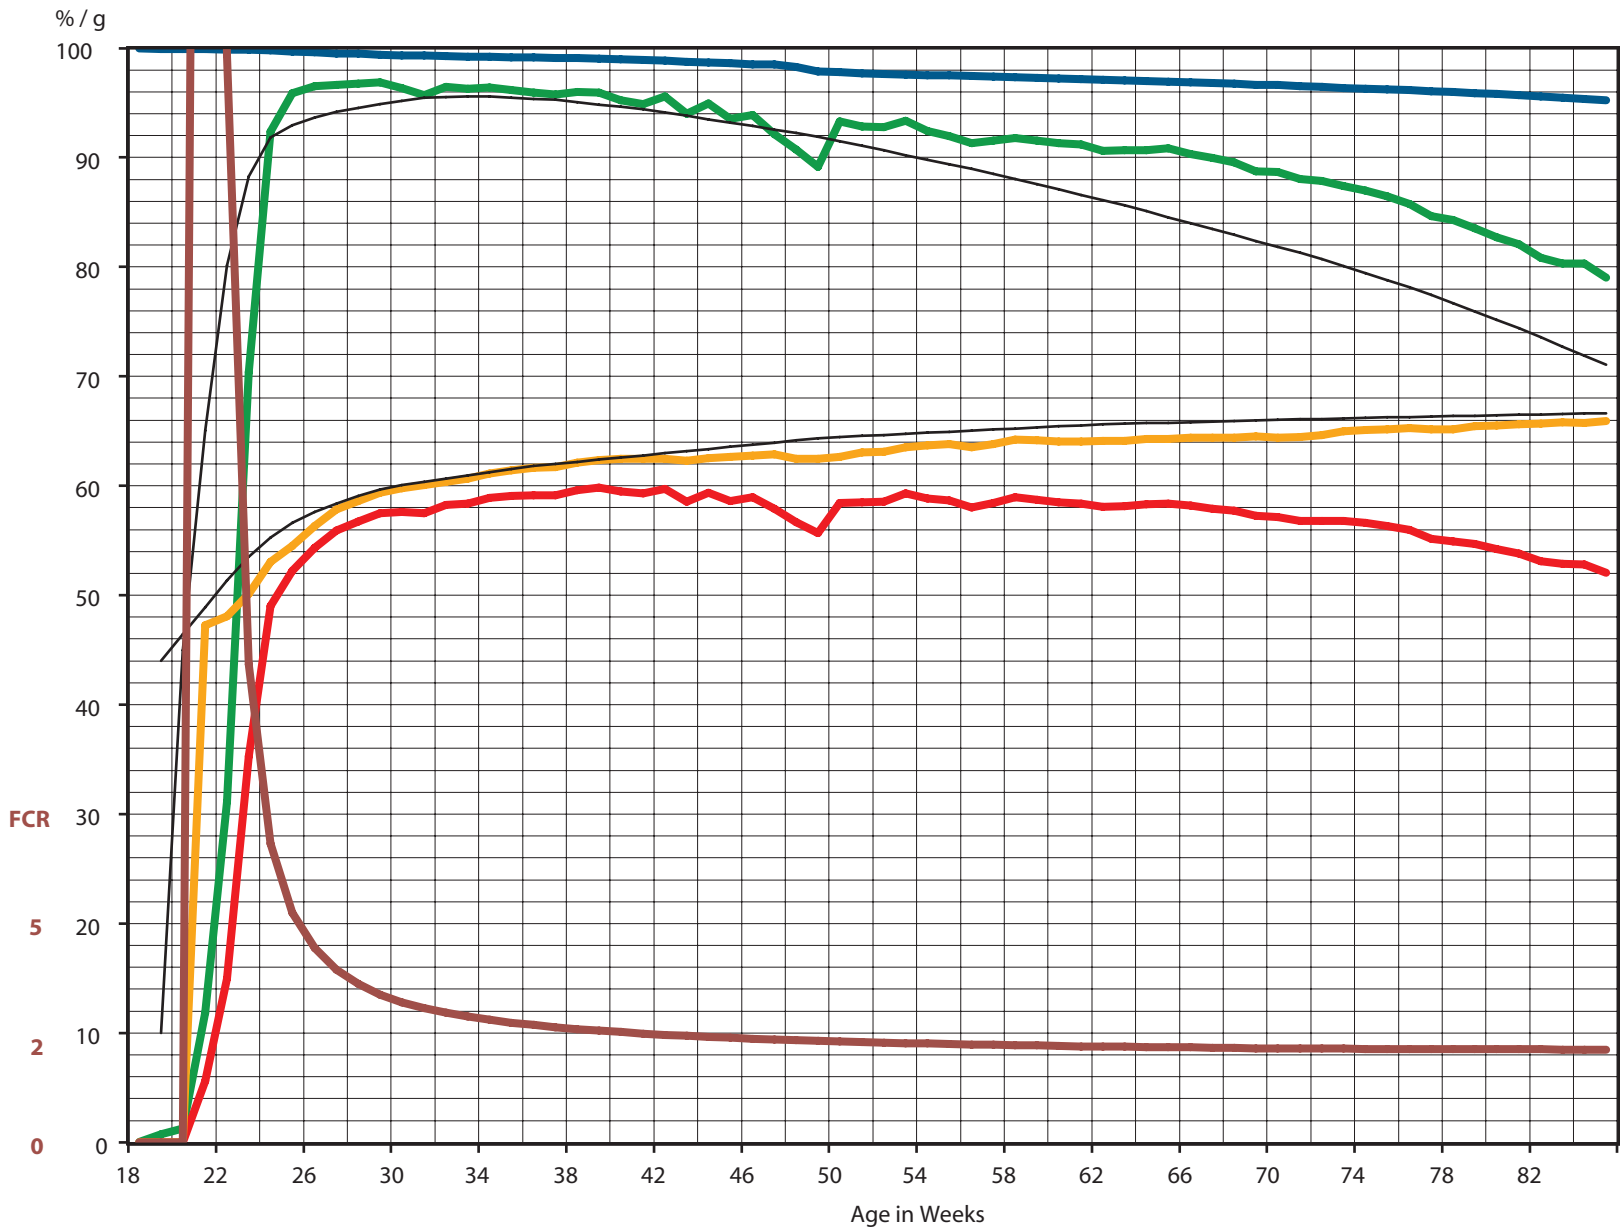

# LOHMANN BROWN-LITE

LAYERS

**FIELD DATA RESULTS**  
CAGE HOUSING

BREEDING FOR SUCCESS ... TOGETHER

**LOHMANN**  
BREEDERS

# LOHMANN BROWN-LITE

Europe > enriched cages

LOHMANN BREEDERS

at 85 weeks of age

Eggs / H.H.	394.3 (387.1 Std.)
Egg Mass / H.H.	24.63 kg (24.39 kg Std.)
Weeks > 90 %	42

H.H. = Hen Housed Std. = Standard

Liveability (%)    Rate of Lay (%)    Egg Weight (g in week)    Egg Mass (g/H.D. in week)    FCR kg/kg (cumulative)