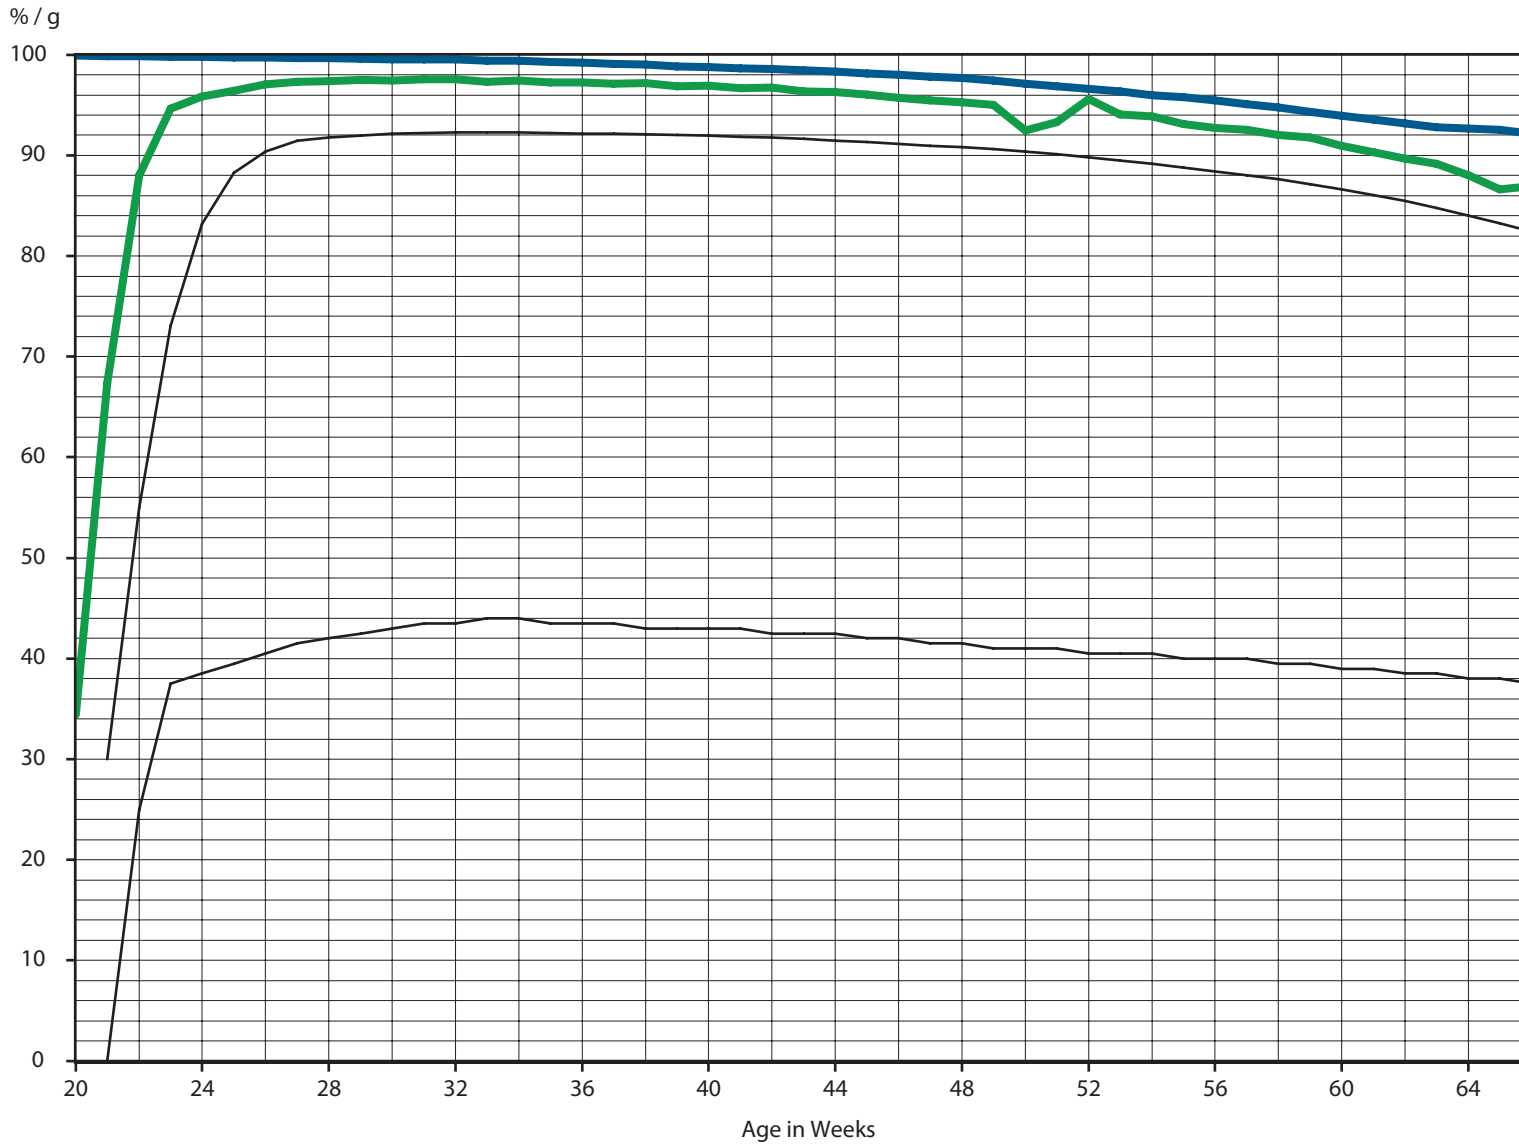

LOHMANN LSL Parent Stock

Europe

LOHMANN
BREEDERS

Liveability (%)

Rate of Lay (%)

Hatch (%)

at 71 weeks of age	
Eggs / H.H.	306.3 (297.8 Std.)
Saleable Chicks	111.2 (110.0 Std.)
Hatchability	37.9 % (average)

H.H. = Hen Housed Std. = Standard

LOHMANN LSL Parent Stock

Japan

LOHMANN
BREEDERS

at 66 weeks of age

Eggs / H.H.	297.8 (272.3 Std.)
-------------	--------------------

H.H. = Hen Housed Std. = Standard

Liveability (%) Rate of Lay (%) Hatch (%)

LOHMANN LSL Parent Stock

Japan

LOHMANN BREEDERS

Liveability (%) Rate of Lay (%) Hatch (%)

at 72 weeks of age

Eggs / H.H. 324.6 (302.6 Std.)

H.H. = Hen Housed Std. = Standard

LOHMANN LSL Parent Stock

Europe

LOHMANN BREEDERS

Liveability (%) Rate of Lay (%) Hatch (%)

at 64 weeks of age

Eggs / H.H.	271.6 (261.5 Std.)
Saleable Chicks	101.7 (98.1 Std.)
Hatchability	39.4 % (average)

H.H. = Hen Housed Std. = Standard