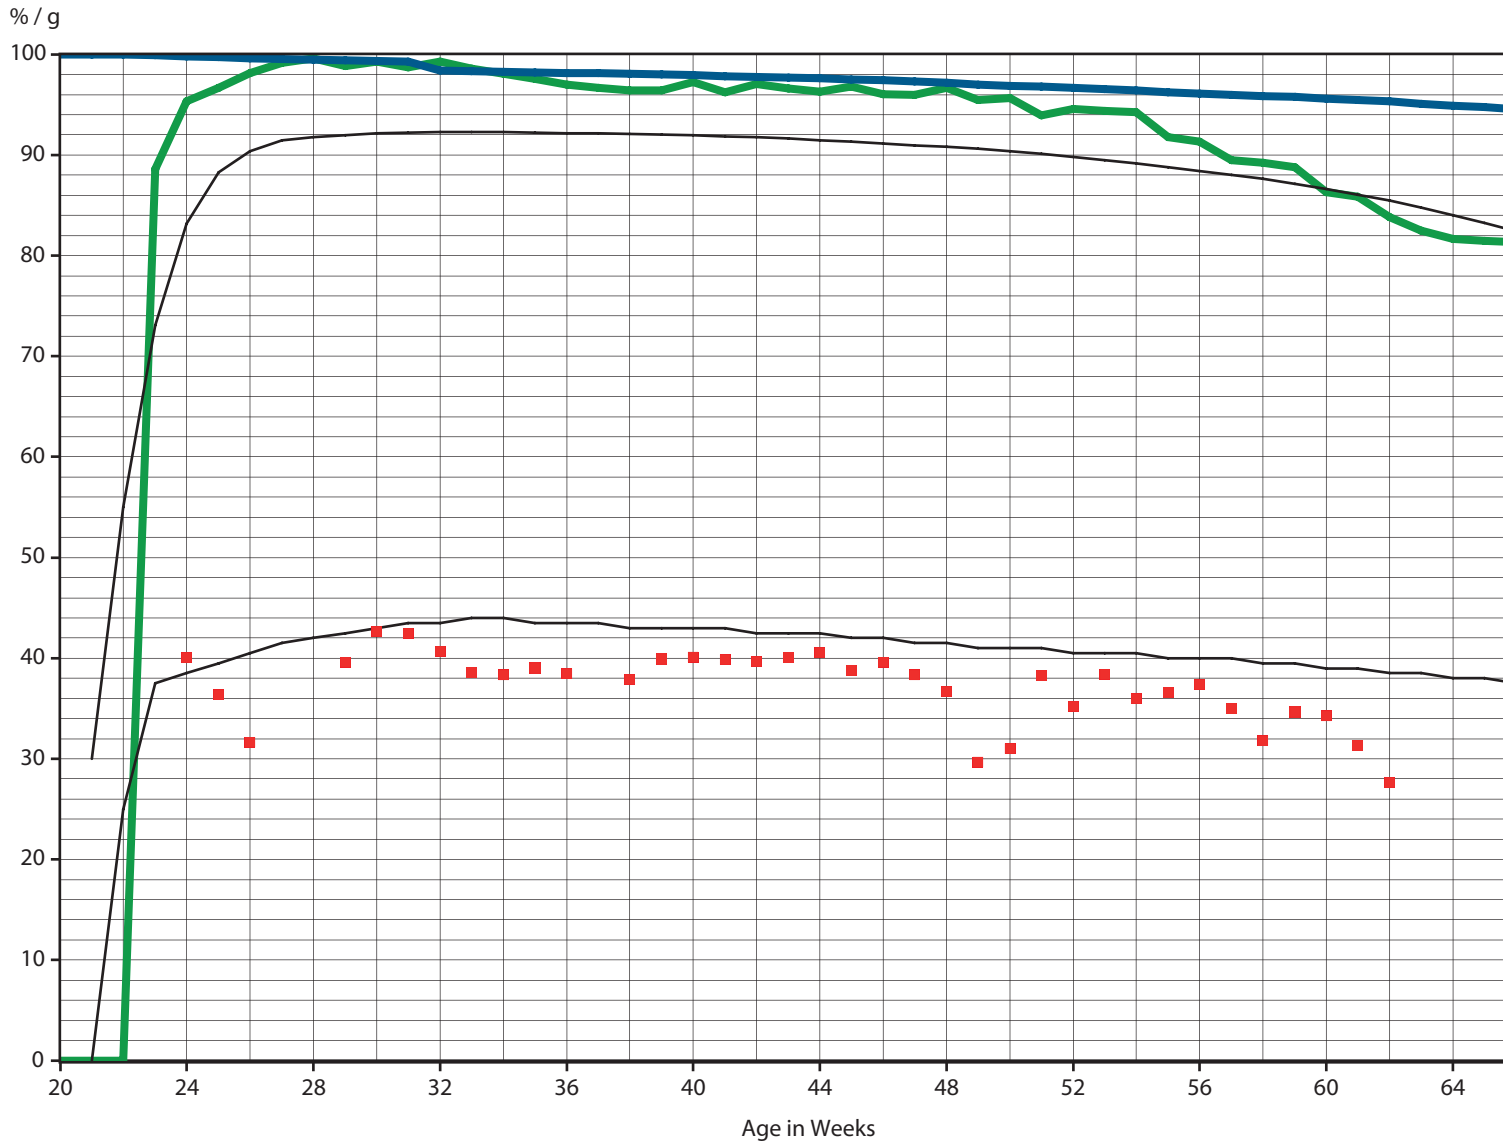

LOHMANN LSL Parent Stock

Japan

LOHMANN BREEDERS

Liveability (%) Rate of Lay (%) Hatch (%)

at 72 weeks of age

Eggs / H.H. 324.6 (302.6 Std.)

H.H. = Hen Housed Std. = Standard

LOHMANN LSL Parent Stock

Europe

LOHMANN BREEDERS

Liveability (%) Rate of Lay (%) Hatch (%)

at 64 weeks of age

Eggs / H.H.	271.6 (261.5 Std.)
Saleable Chicks	101.7 (98.1 Std.)
Hatchability	39.4 % (average)

H.H. = Hen Housed Std. = Standard

LOHMANN LSL Parent Stock

Europe

LOHMANN
BREEDERS

Liveability (%)

Rate of Lay (%)

Hatch (%)

at 66 weeks of age

Eggs / H.H. 281.5 (272.3 Std.)

Saleable Chicks 101.4 (101.8 Std.)

Hatchability 37.7 % (average)

H.H. = Hen Housed Std. = Standard

LOHMANN LSL Parent Stock

Europe

LOHMANN BREEDERS

at 68 weeks of age

Eggs / H.H.	303.3 (282.7 Std.)
Saleable Chicks	117.9 (105.3 Std.)
Hatchability	40.6 % (average)