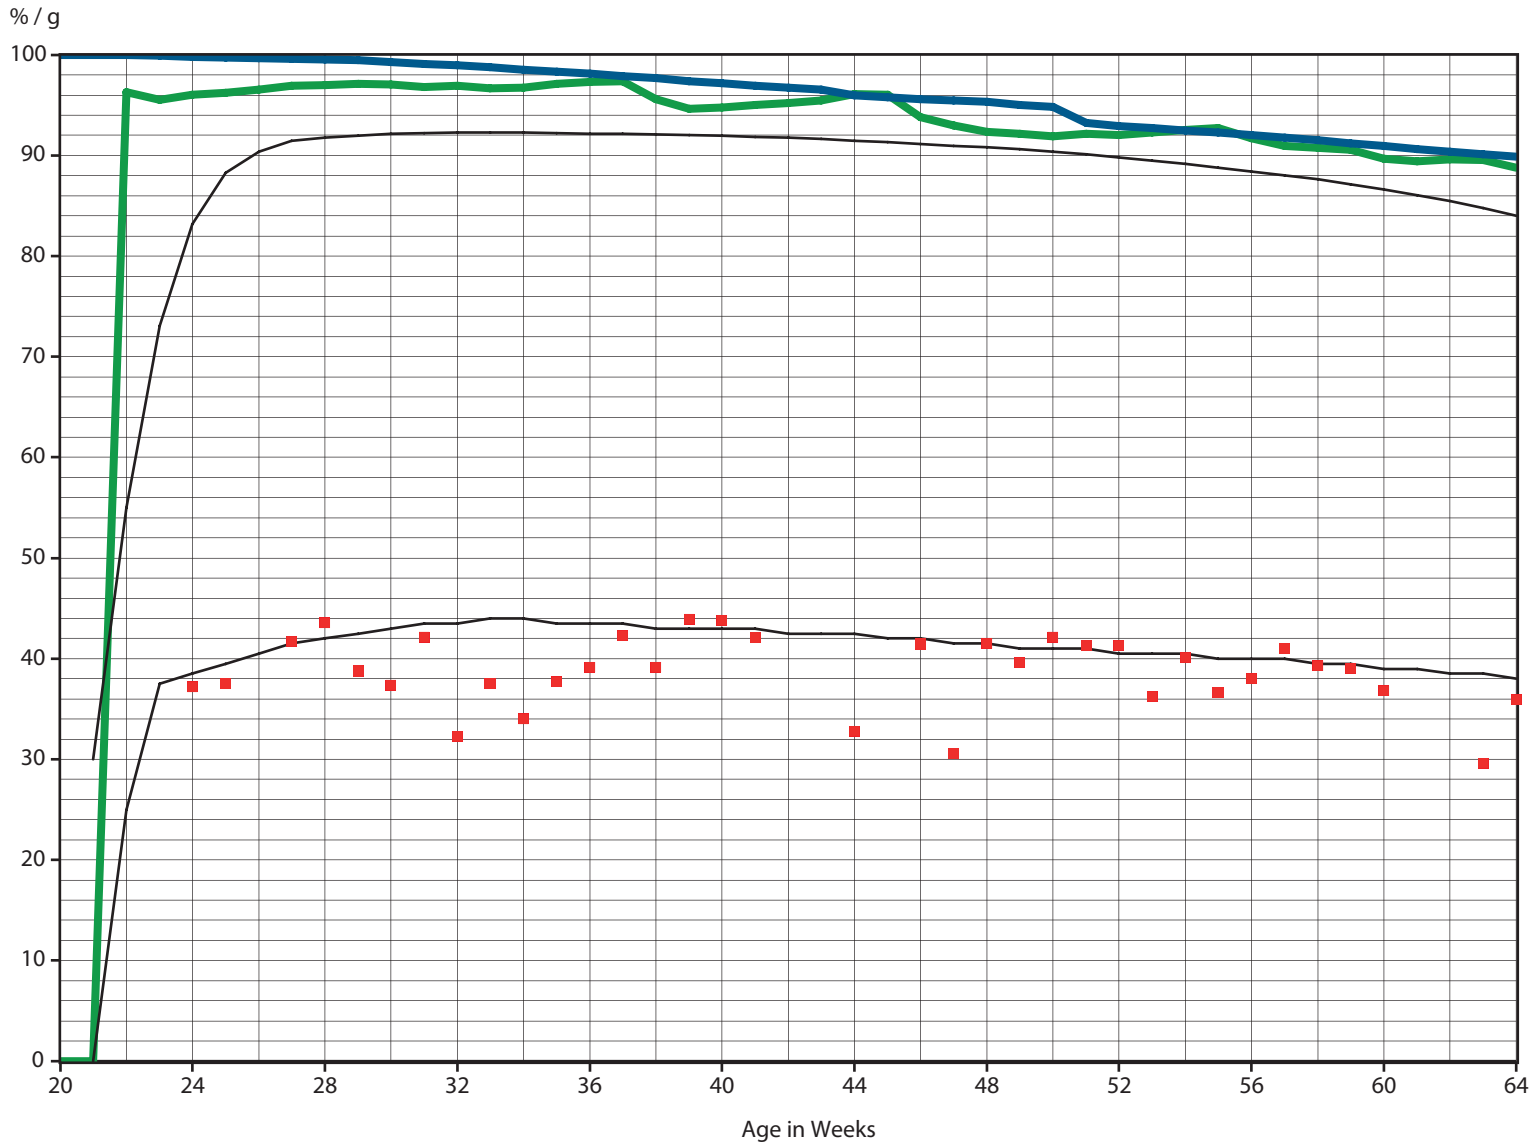

H.H. = Hen Housed Std. = Standard

LOHMANN LSL Parent Stock

Japan

LOHMANN
BREEDERS

at 66 weeks of age

Eggs / H.H.	297.8 (272.3 Std.)
-------------	--------------------

H.H. = Hen Housed Std. = Standard

Liveability (%) Rate of Lay (%) Hatch (%)

LOHMANN LSL Parent Stock

Japan

LOHMANN BREEDERS

Liveability (%) Rate of Lay (%) Hatch (%)

at 72 weeks of age

Eggs / H.H. 324.6 (302.6 Std.)

H.H. = Hen Housed Std. = Standard

LOHMANN LSL Parent Stock

Europe

LOHMANN BREEDERS

Liveability (%) Rate of Lay (%) Hatch (%)

at 64 weeks of age

Eggs / H.H.	271.6 (261.5 Std.)
Saleable Chicks	101.7 (98.1 Std.)
Hatchability	39.4 % (average)

H.H. = Hen Housed Std. = Standard

LOHMANN LSL Parent Stock

Europe

LOHMANN
BREEDERS

Liveability (%)

Rate of Lay (%)

Hatch (%)

at 66 weeks of age

Eggs / H.H. 281.5 (272.3 Std.)