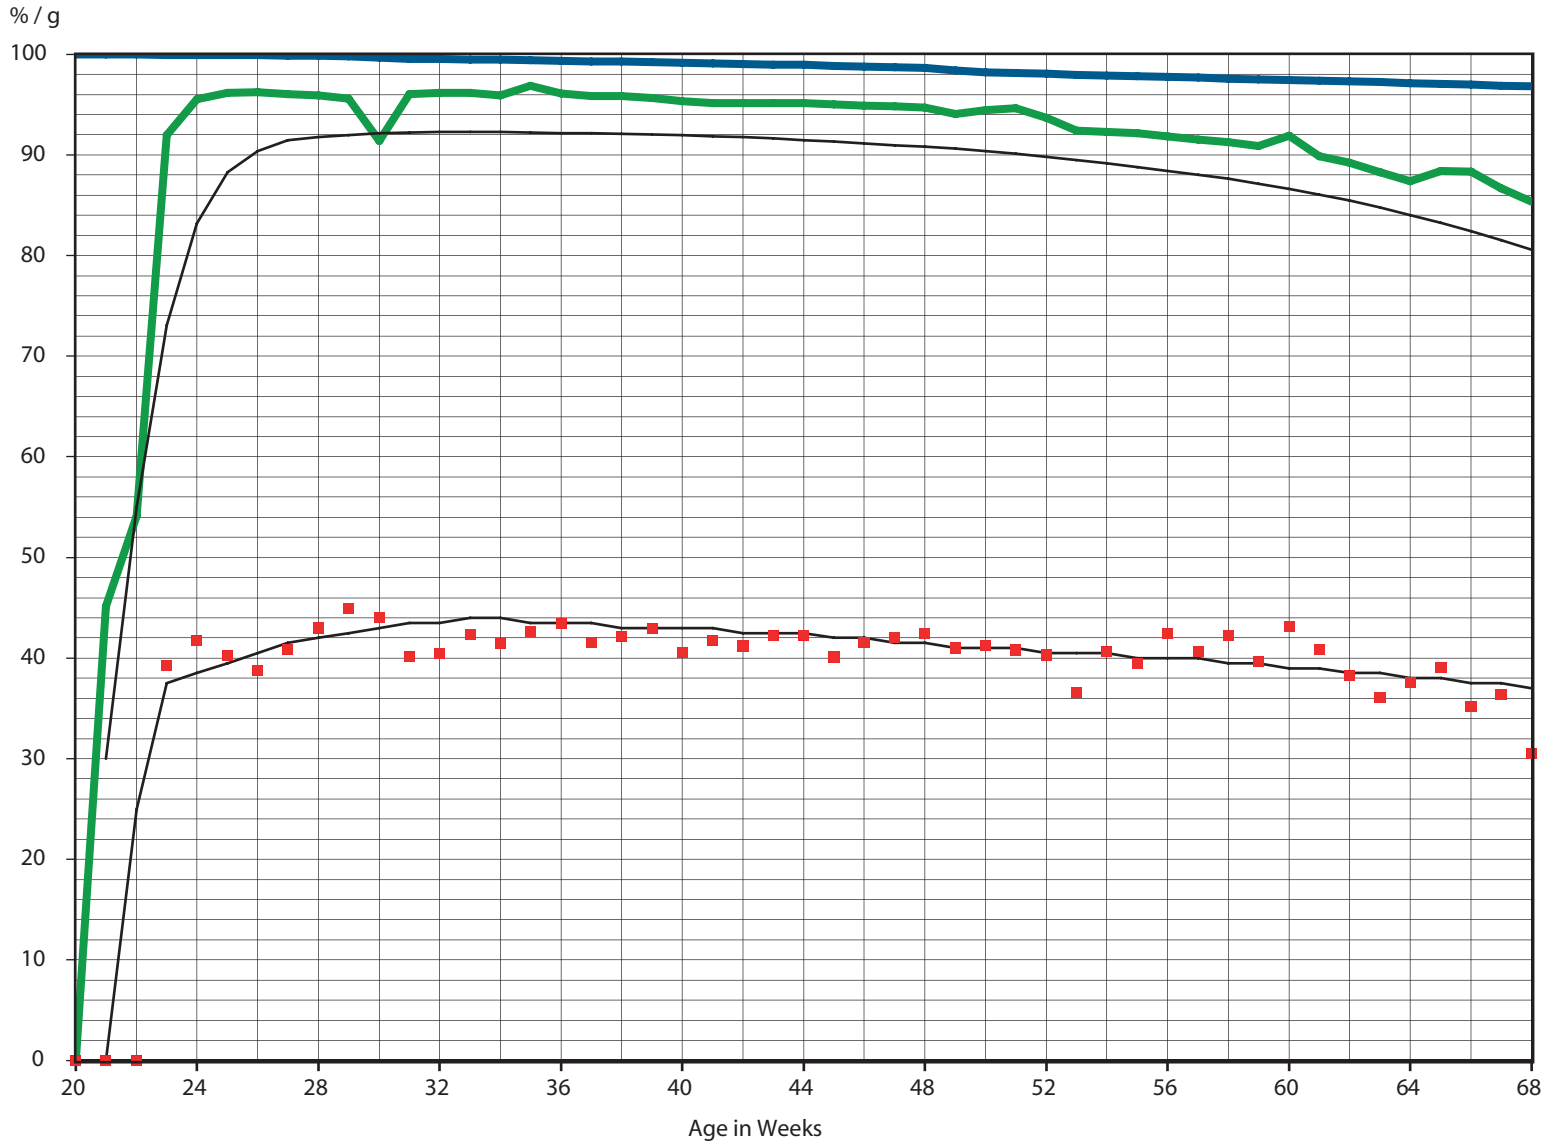

LOHMANN LSL Parent Stock

Europe

LOHMANN
BREEDERS

Liveability (%)

Rate of Lay (%)

Hatch (%)

at 66 weeks of age

Eggs / H.H. 281.5 (272.3 Std.)

Saleable Chicks 101.4 (101.8 Std.)

Hatchability 37.7 % (average)

H.H. = Hen Housed Std. = Standard

LOHMANN LSL Parent Stock

Europe

LOHMANN BREEDERS

at 68 weeks of age

Eggs / H.H.	303.3 (282.7 Std.)
Saleable Chicks	117.9 (105.3 Std.)
Hatchability	40.6 % (average)

H.H. = Hen Housed Std. = Standard

Liveability (%) Rate of Lay (%) Hatch (%)

LOHMANN LSL Parent Stock

Europe

LOHMANN
BREEDERS

Liveability (%)

Rate of Lay (%)

Hatch (%)

at 72 weeks of age

Eggs / H.H. 317.7 (302.6 Std.)

Saleable Chicks 125.9 (111.5 Std.)

Hatchability 41.6 % (average)

at 73 weeks of age

Eggs / H.H. 322.8

Saleable Chicks 128.0

H.H. = Hen Housed Std. = Standard