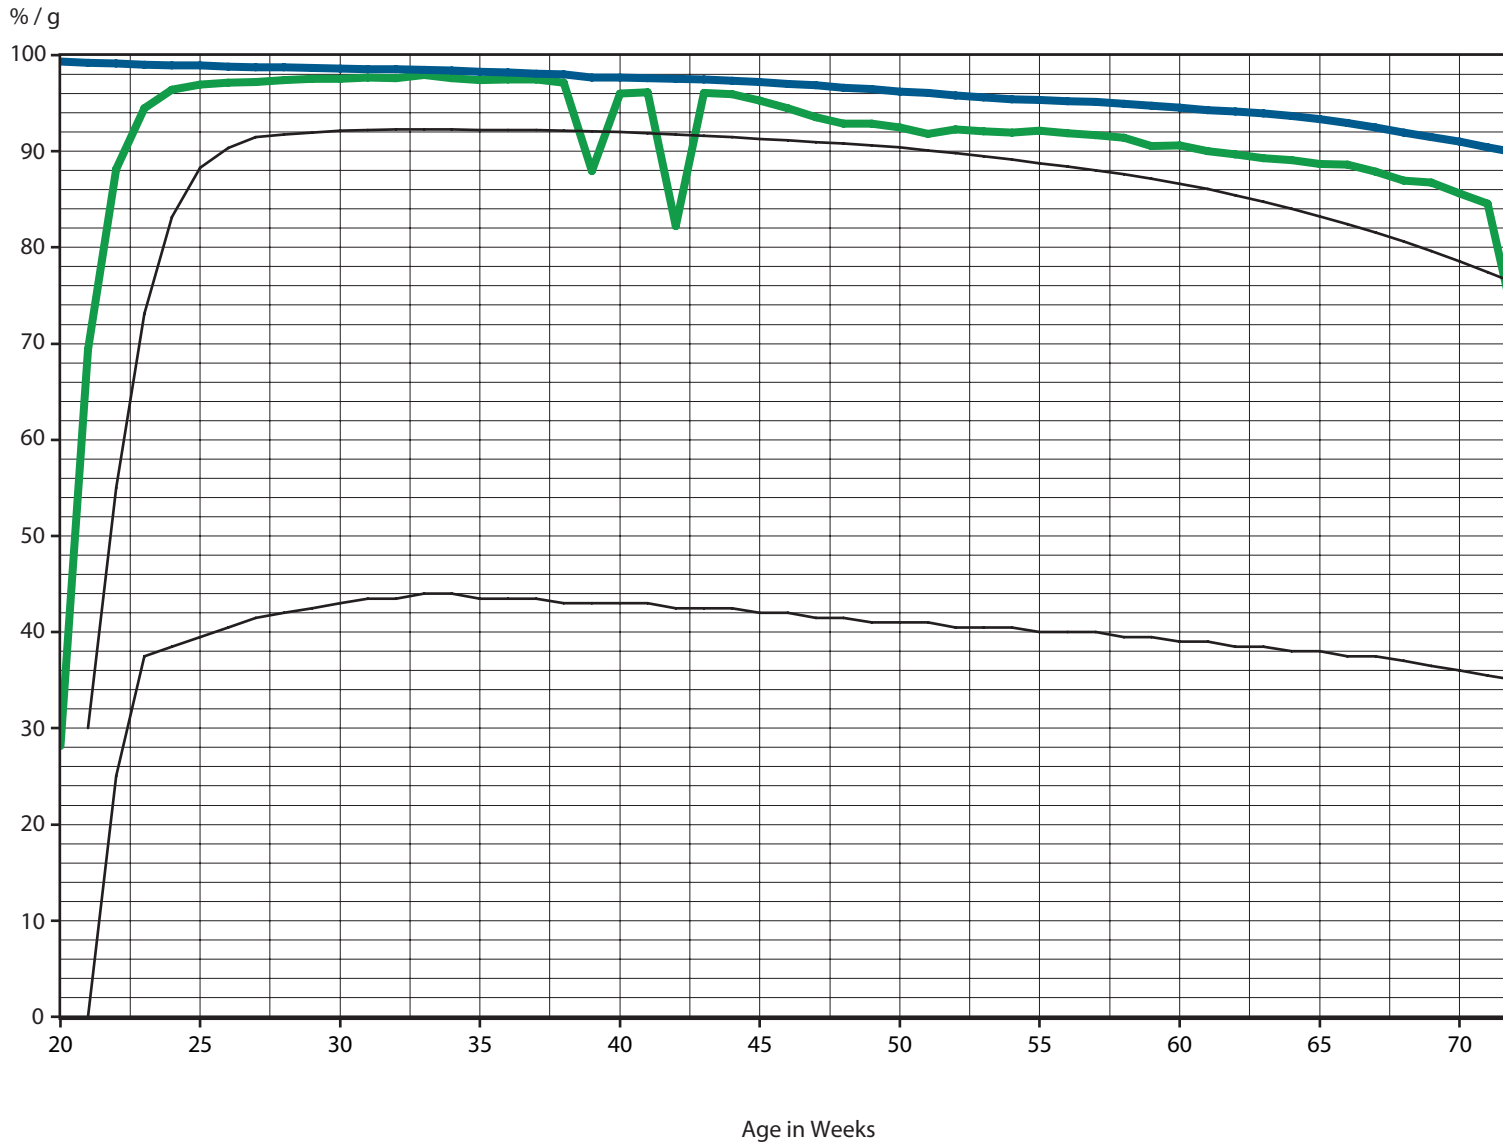

LOHMANN LSL Parent Stock

Europe

LOHMANN
BREEDERS

Liveability (%)

Rate of Lay (%)

Hatch (%)

at 71 weeks of age	
Eggs / H.H.	306.3 (297.8 Std.)
Saleable Chicks	111.2 (110.0 Std.)
Hatchability	37.9 % (average)

H.H. = Hen Housed Std. = Standard

LOHMANN LSL Parent Stock

Japan

LOHMANN
BREEDERS

at 66 weeks of age

Eggs / H.H.	297.8 (272.3 Std.)
-------------	--------------------

H.H. = Hen Housed Std. = Standard

Liveability (%) Rate of Lay (%) Hatch (%)

LOHMANN LSL Parent Stock

Japan

LOHMANN BREEDERS

Liveability (%) Rate of Lay (%) Hatch (%)

at 72 weeks of age

Eggs / H.H. 324.6 (302.6 Std.)

H.H. = Hen Housed Std. = Standard

LOHMANN LSL Parent Stock

Europe

LOHMANN BREEDERS

Liveability (%) Rate of Lay (%) Hatch (%)

at 64 weeks of age

Eggs / H.H.	271.6 (261.5 Std.)
Saleable Chicks	101.7 (98.1 Std.)
Hatchability	39.4 % (average)

H.H. = Hen Housed Std. = Standard