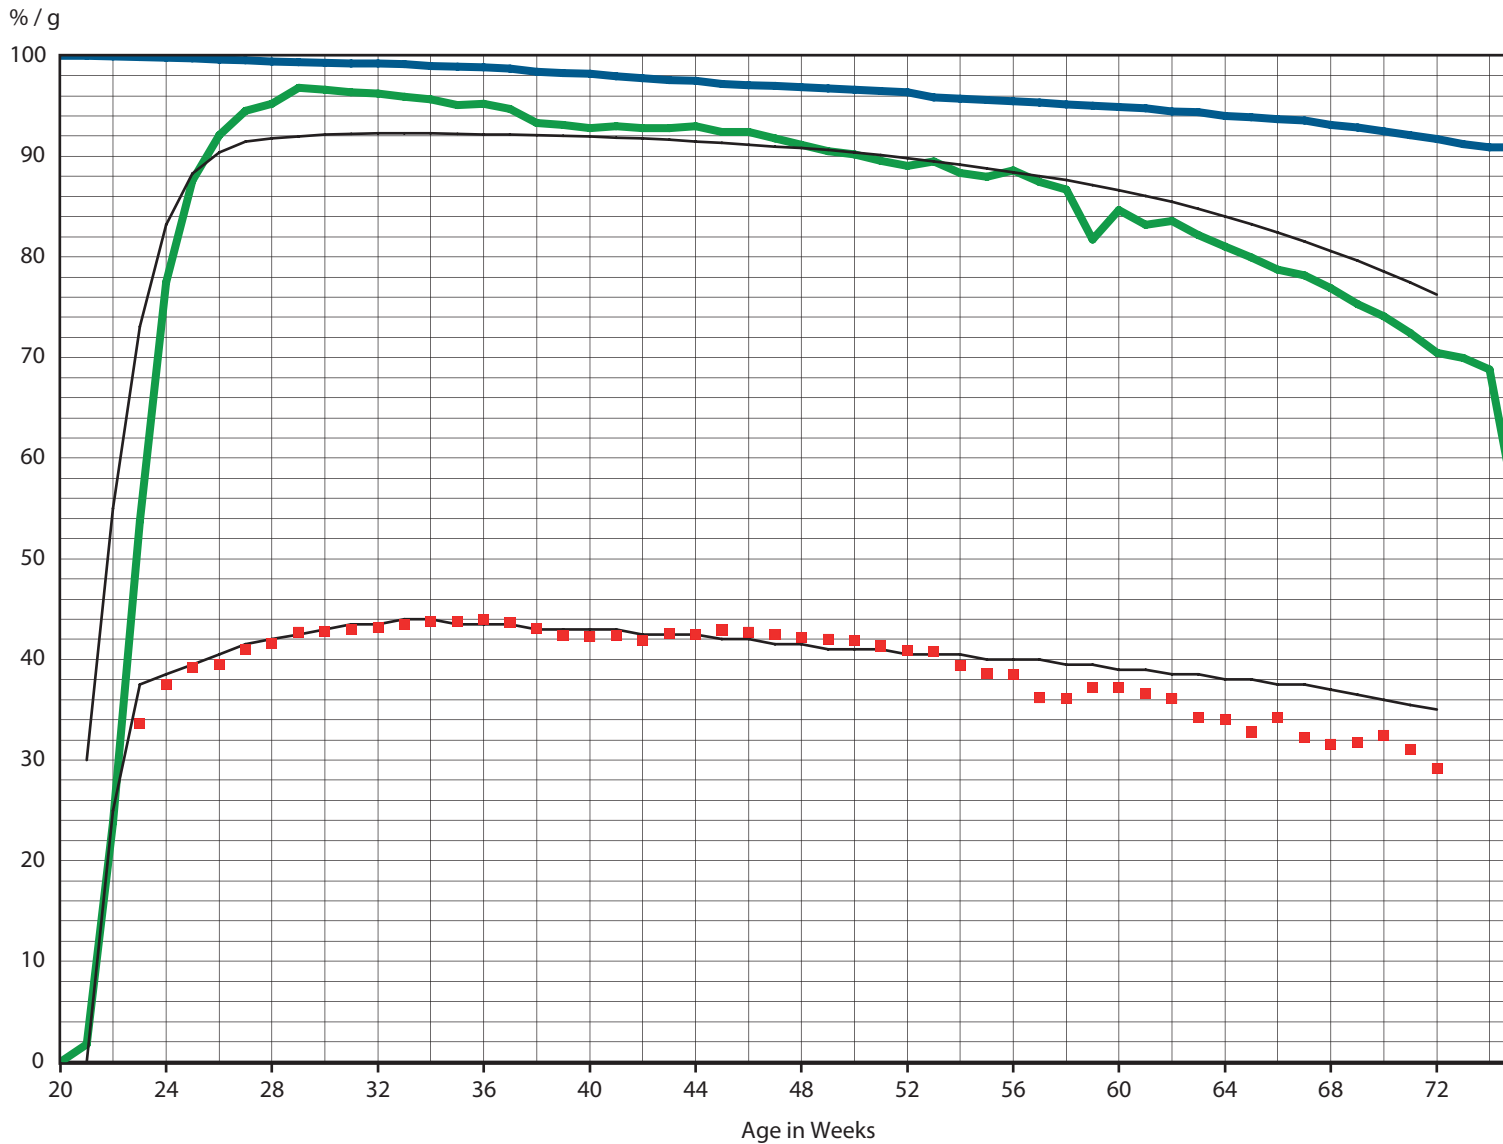

Saleable Chicks 101.4 (101.8 Std.)

Hatchability 37.7 % (average)

H.H. = Hen Housed Std. = Standard

LOHMANN LSL Parent Stock

Europe

LOHMANN BREEDERS

at 68 weeks of age

Eggs / H.H.	303.3 (282.7 Std.)
Saleable Chicks	117.9 (105.3 Std.)
Hatchability	40.6 % (average)

H.H. = Hen Housed Std. = Standard

Liveability (%) Rate of Lay (%) Hatch (%)

LOHMANN LSL Parent Stock

Europe

LOHMANN
BREEDERS

Liveability (%)

Rate of Lay (%)

Hatch (%)

at 72 weeks of age

Eggs / H.H. 317.7 (302.6 Std.)

Saleable Chicks 125.9 (111.5 Std.)

Hatchability 41.6 % (average)

at 73 weeks of age

Eggs / H.H. 322.8

Saleable Chicks 128.0

H.H. = Hen Housed Std. = Standard

LOHMANN LSL Parent Stock

Saudi-Arabia

LOHMANN
BREEDERS

Liveability (%)

Rate of Lay (%)

Hatch (%)

at 72 weeks of age

Eggs / H.H. 298.0 (302.6 Std.)