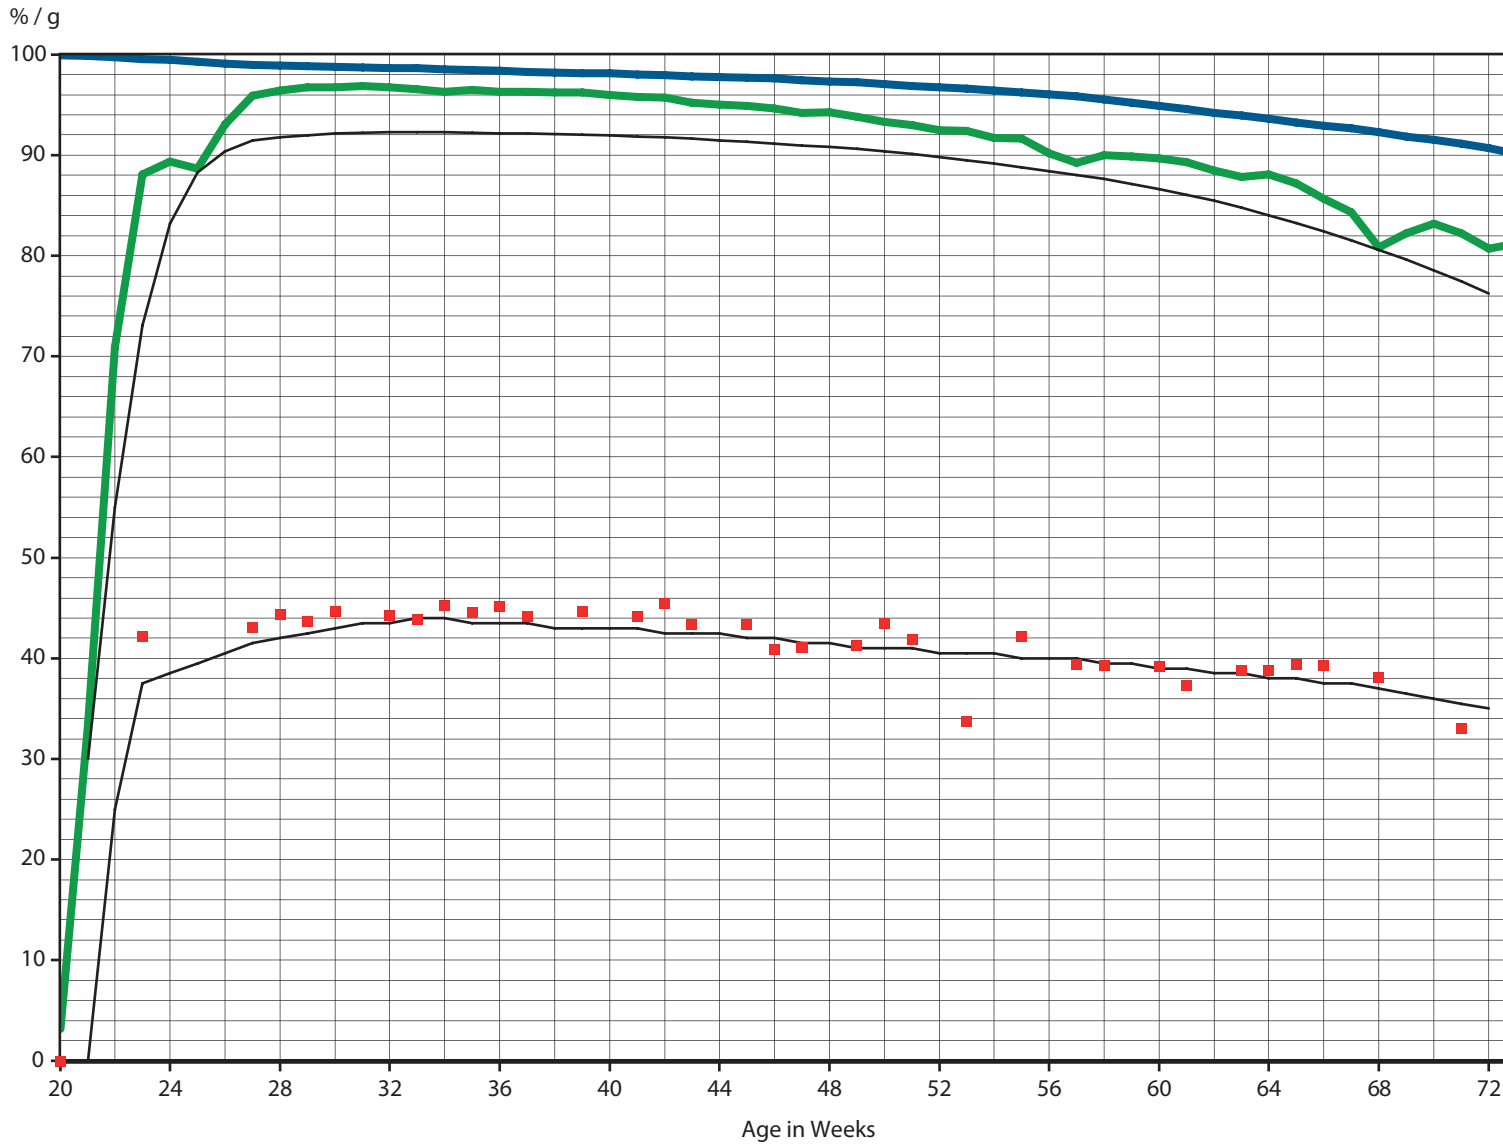

LOHMANN LSL Parent Stock

Europe

LOHMANN
BREEDERS

Liveability (%)

Rate of Lay (%)

Hatch (%)

at 66 weeks of age

Eggs / H.H. 281.5 (272.3 Std.)

Saleable Chicks 101.4 (101.8 Std.)

Hatchability 37.7 % (average)

H.H. = Hen Housed Std. = Standard

LOHMANN LSL Parent Stock

Europe

LOHMANN BREEDERS

at 68 weeks of age

Eggs / H.H.	303.3 (282.7 Std.)
Saleable Chicks	117.9 (105.3 Std.)
Hatchability	40.6 % (average)

H.H. = Hen Housed Std. = Standard

Liveability (%) Rate of Lay (%) Hatch (%)

LOHMANN LSL Parent Stock

Europe

LOHMANN
BREEDERS

Liveability (%)

Rate of Lay (%)

Hatch (%)

at 72 weeks of age

Eggs / H.H. 317.7 (302.6 Std.)

Saleable Chicks 125.9 (111.5 Std.)

Hatchability 41.6 % (average)

at 73 weeks of age

Eggs / H.H. 322.8

Saleable Chicks 128.0

H.H. = Hen Housed Std. = Standard