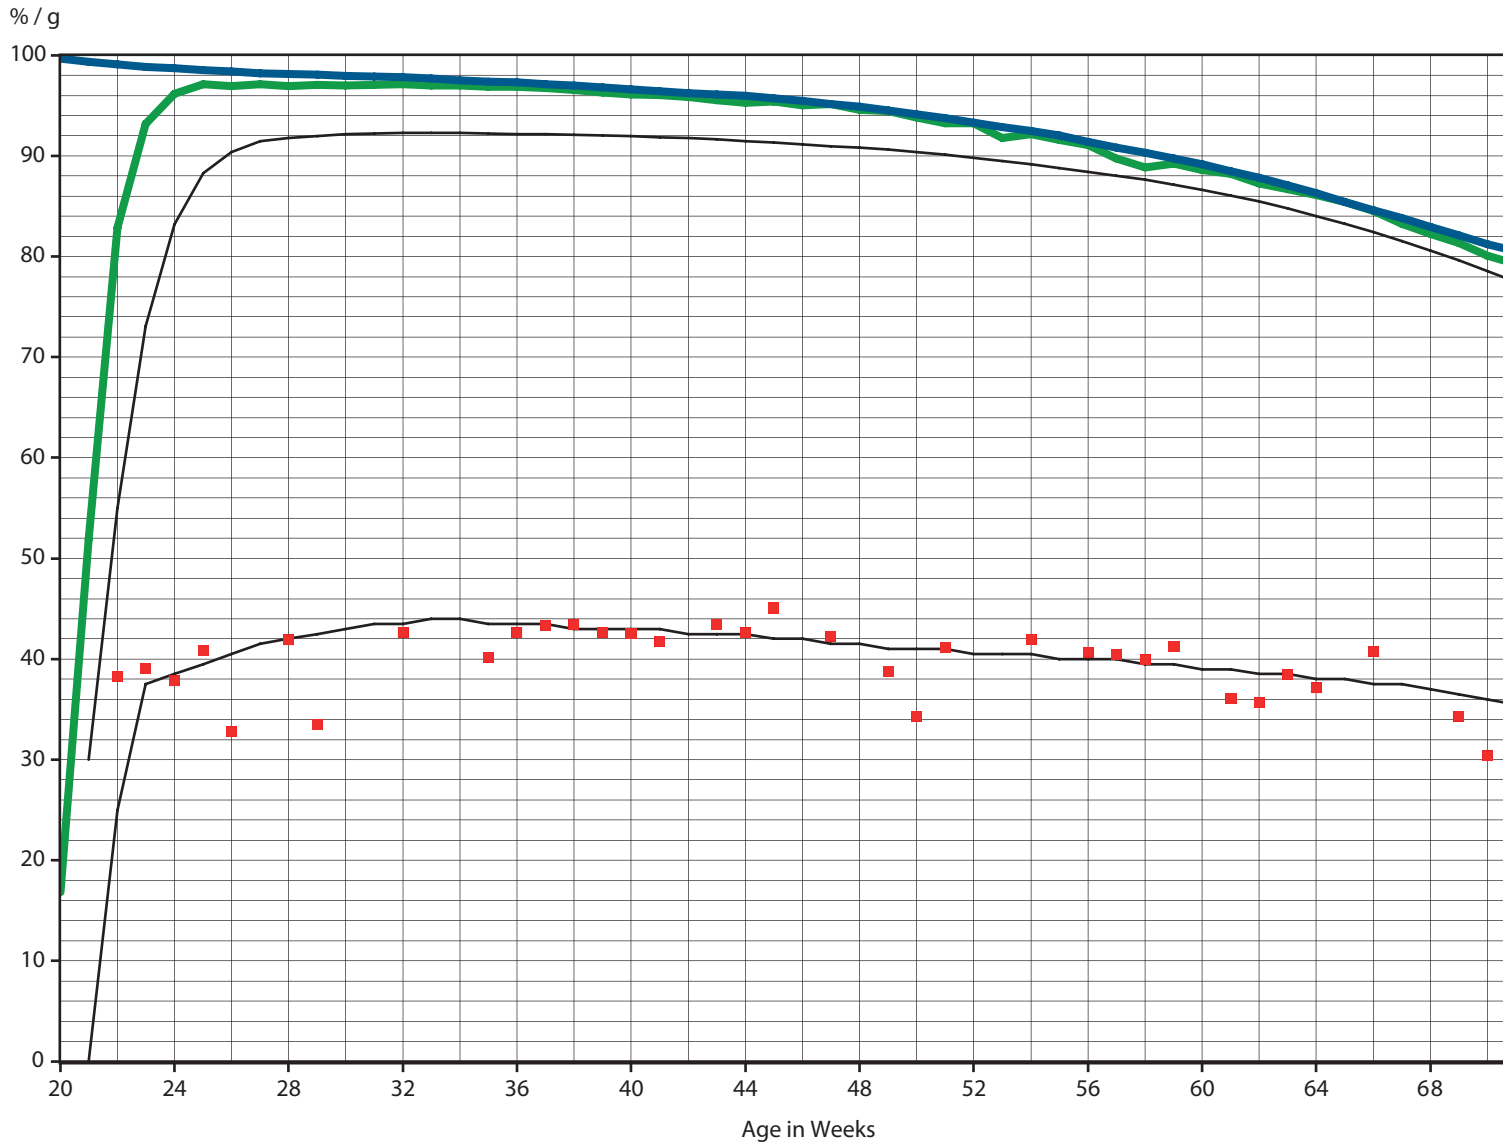

Liveability (%)

Rate of Lay (%)

Hatch (%)

at 70 weeks of age

Eggs / H.H. 321.4 (292.8 Std.)

Saleable Chicks 106.2 (108.5 Std.)

Hatchability 37.0 % (average)

H.H. = Hen Housed Std. = Standard

LOHMANN LSL Parent Stock

Europe

LOHMANN
BREEDERS

Liveability (%)

Rate of Lay (%)

Hatch (%)

at 71 weeks of age	
Eggs / H.H.	306.3 (297.8 Std.)
Saleable Chicks	111.2 (110.0 Std.)
Hatchability	37.9 % (average)

H.H. = Hen Housed Std. = Standard

LOHMANN LSL Parent Stock

Japan

LOHMANN
BREEDERS

at 66 weeks of age

Eggs / H.H.	297.8 (272.3 Std.)
-------------	--------------------

H.H. = Hen Housed Std. = Standard

Liveability (%) Rate of Lay (%) Hatch (%)

LOHMANN LSL Parent Stock

Japan

LOHMANN BREEDERS

Liveability (%) Rate of Lay (%) Hatch (%)

at 72 weeks of age

Eggs / H.H. 324.6 (302.6 Std.)

H.H. = Hen Housed Std. = Standard

LOHMANN LSL Parent Stock