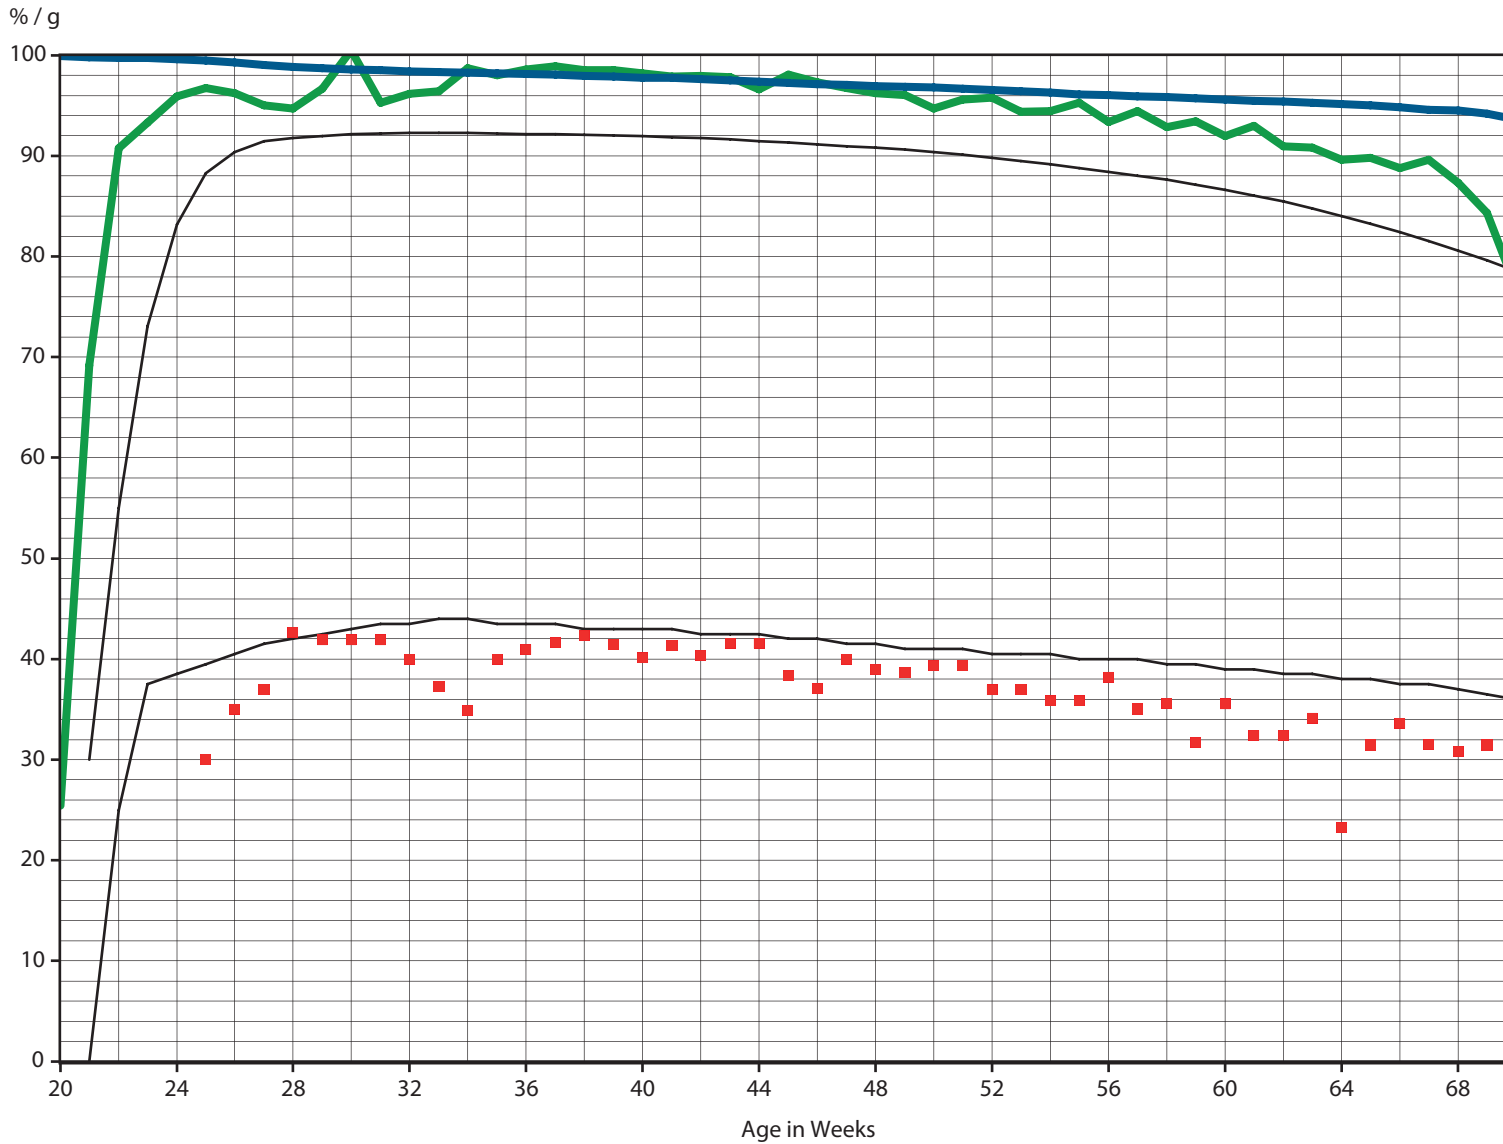

Liveability (%)

Rate of Lay (%)

Hatch (%)

at 70 weeks of age

Eggs / H.H. 321.4 (292.8 Std.)

Saleable Chicks 106.2 (108.5 Std.)

Hatchability 37.0 % (average)

H.H. = Hen Housed Std. = Standard

LOHMANN LSL Parent Stock

Europe

LOHMANN
BREEDERS

Liveability (%)

Rate of Lay (%)

Hatch (%)

at 71 weeks of age	
Eggs / H.H.	306.3 (297.8 Std.)
Saleable Chicks	111.2 (110.0 Std.)
Hatchability	37.9 % (average)

H.H. = Hen Housed Std. = Standard

LOHMANN LSL Parent Stock

Japan

LOHMANN
BREEDERS

at 66 weeks of age

Eggs / H.H.	297.8 (272.3 Std.)
-------------	--------------------

H.H. = Hen Housed Std. = Standard

Liveability (%) Rate of Lay (%) Hatch (%)